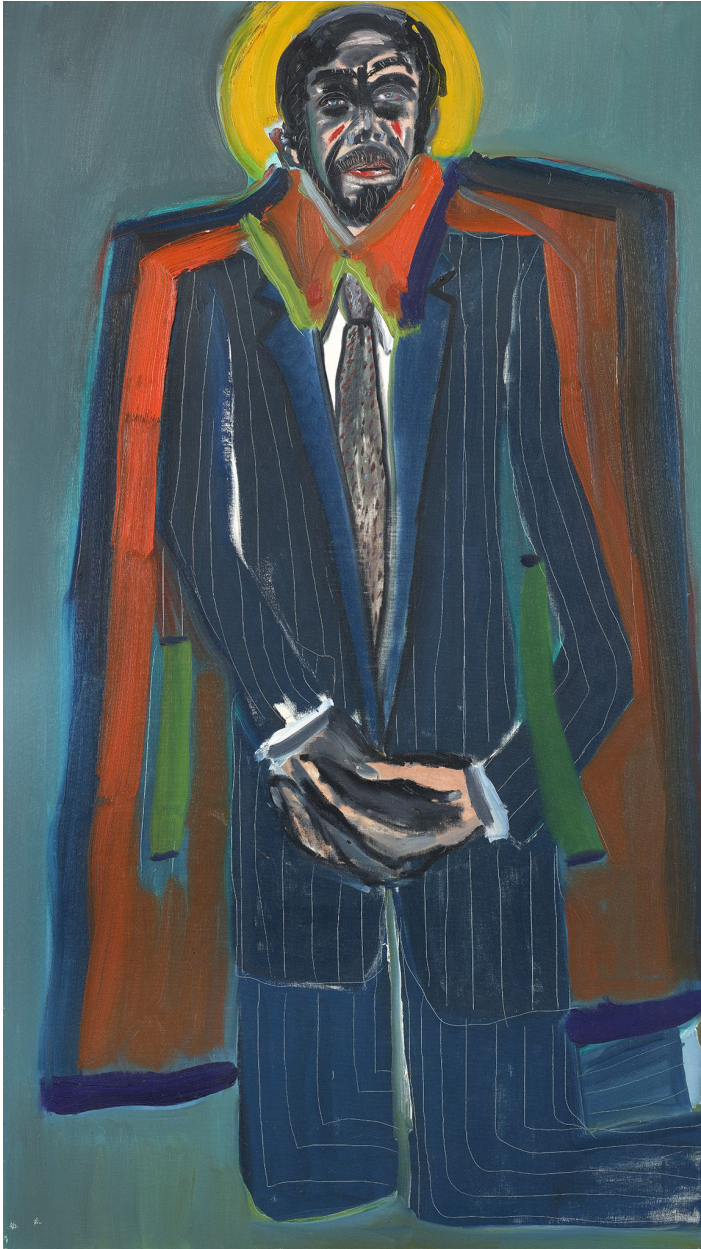

# BERRY ■ CAMPBELL

Frederick J. Brown, *Magic Man*, 1985  
Oil on linen, 64 x 36 3/8 in. (162.6 x 92.4 cm)  
BROW-00080