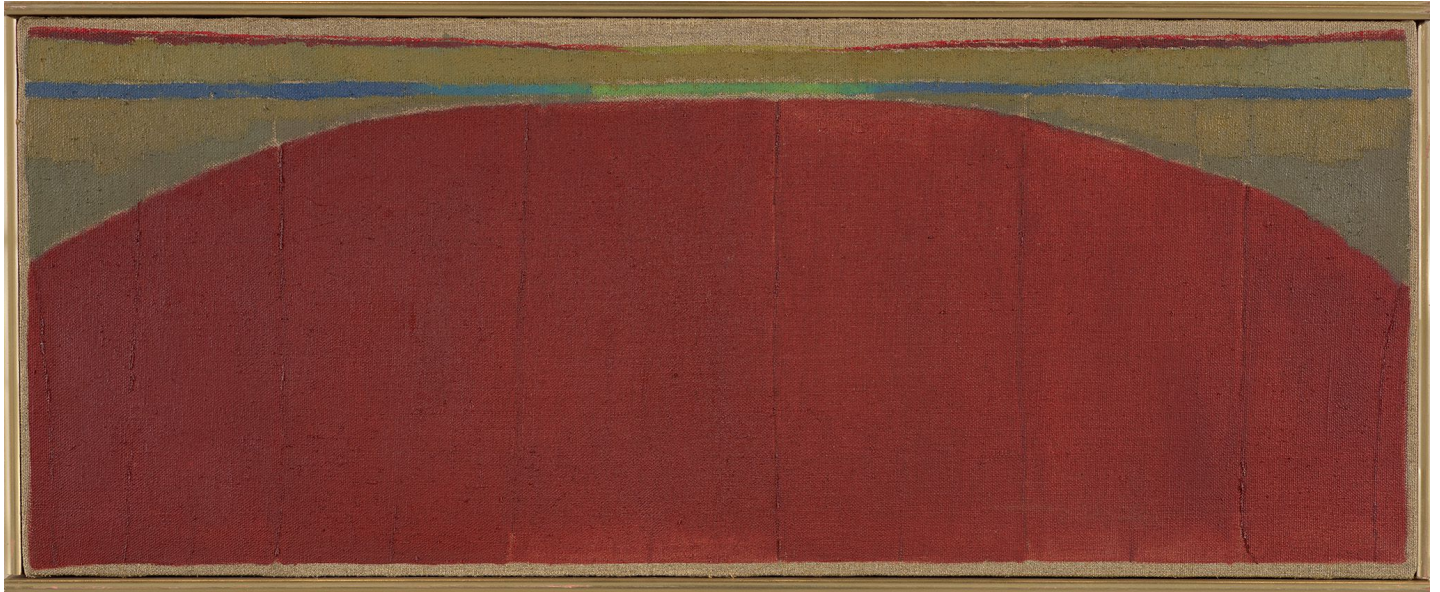

BERRY ■ CAMPBELL

Stanley Boxer, *Wintergolden*, 1971
Oil on linen, 11 x 28 in. (27.9 x 71.1 cm)
BOX-00111