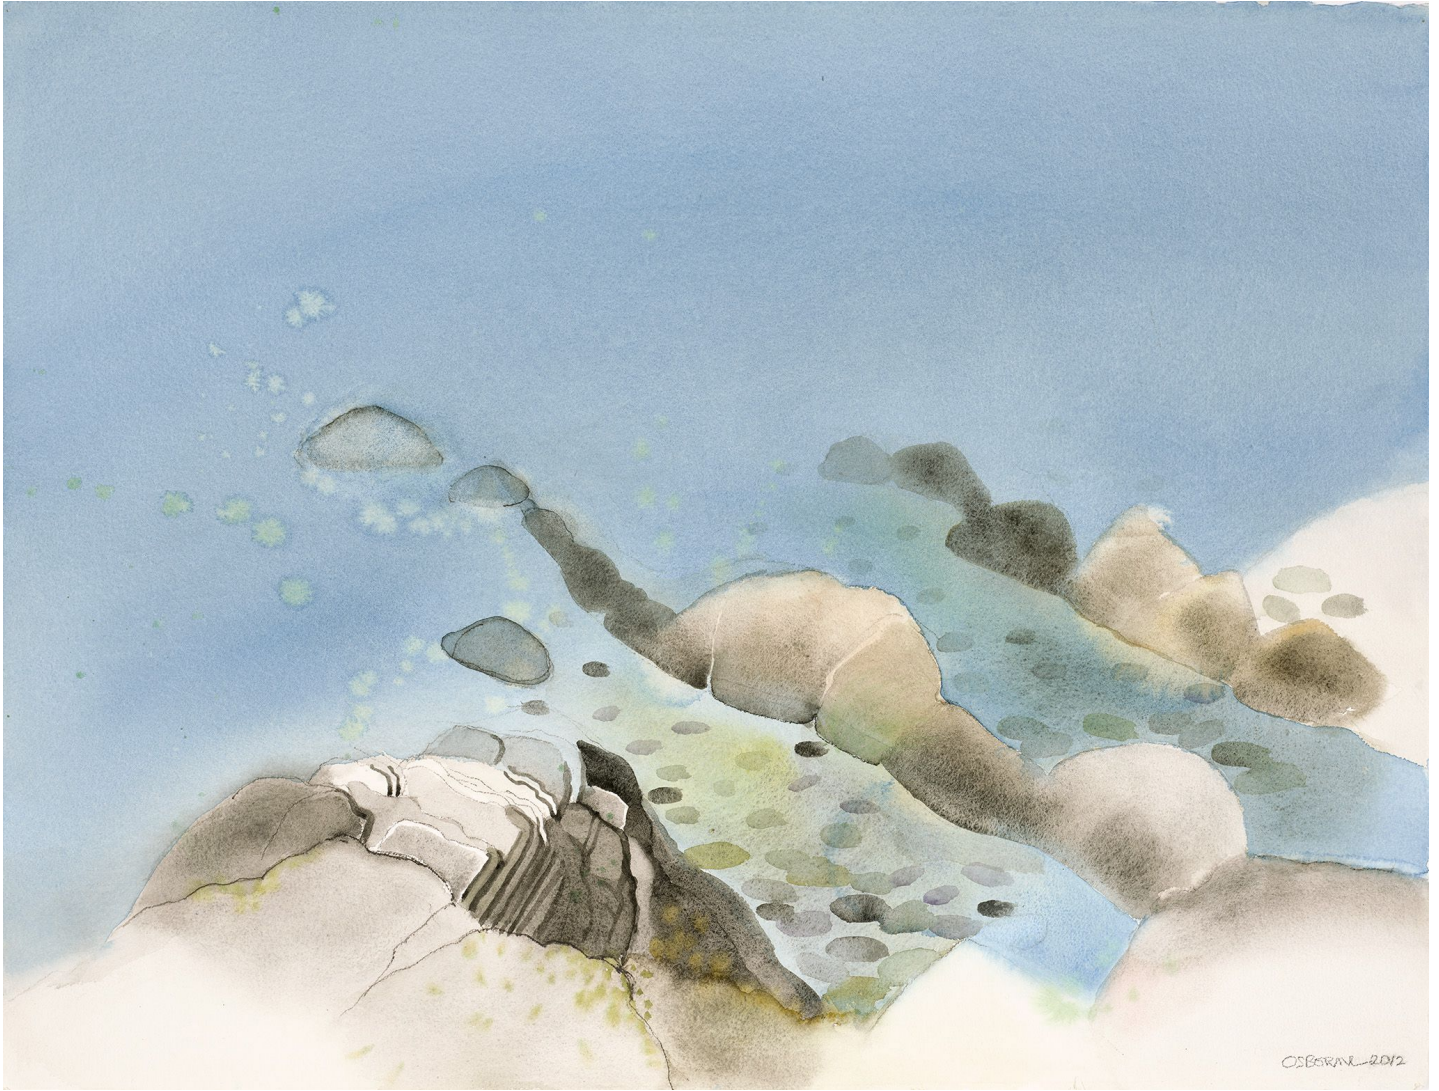

BERRY ■ CAMPBELL

Elizabeth Osborne, *Nova Scotia II*, 2012
Watercolor on paper, 22 1/2 x 30 in. (57.1 x 76.2 cm)
OSB-00082