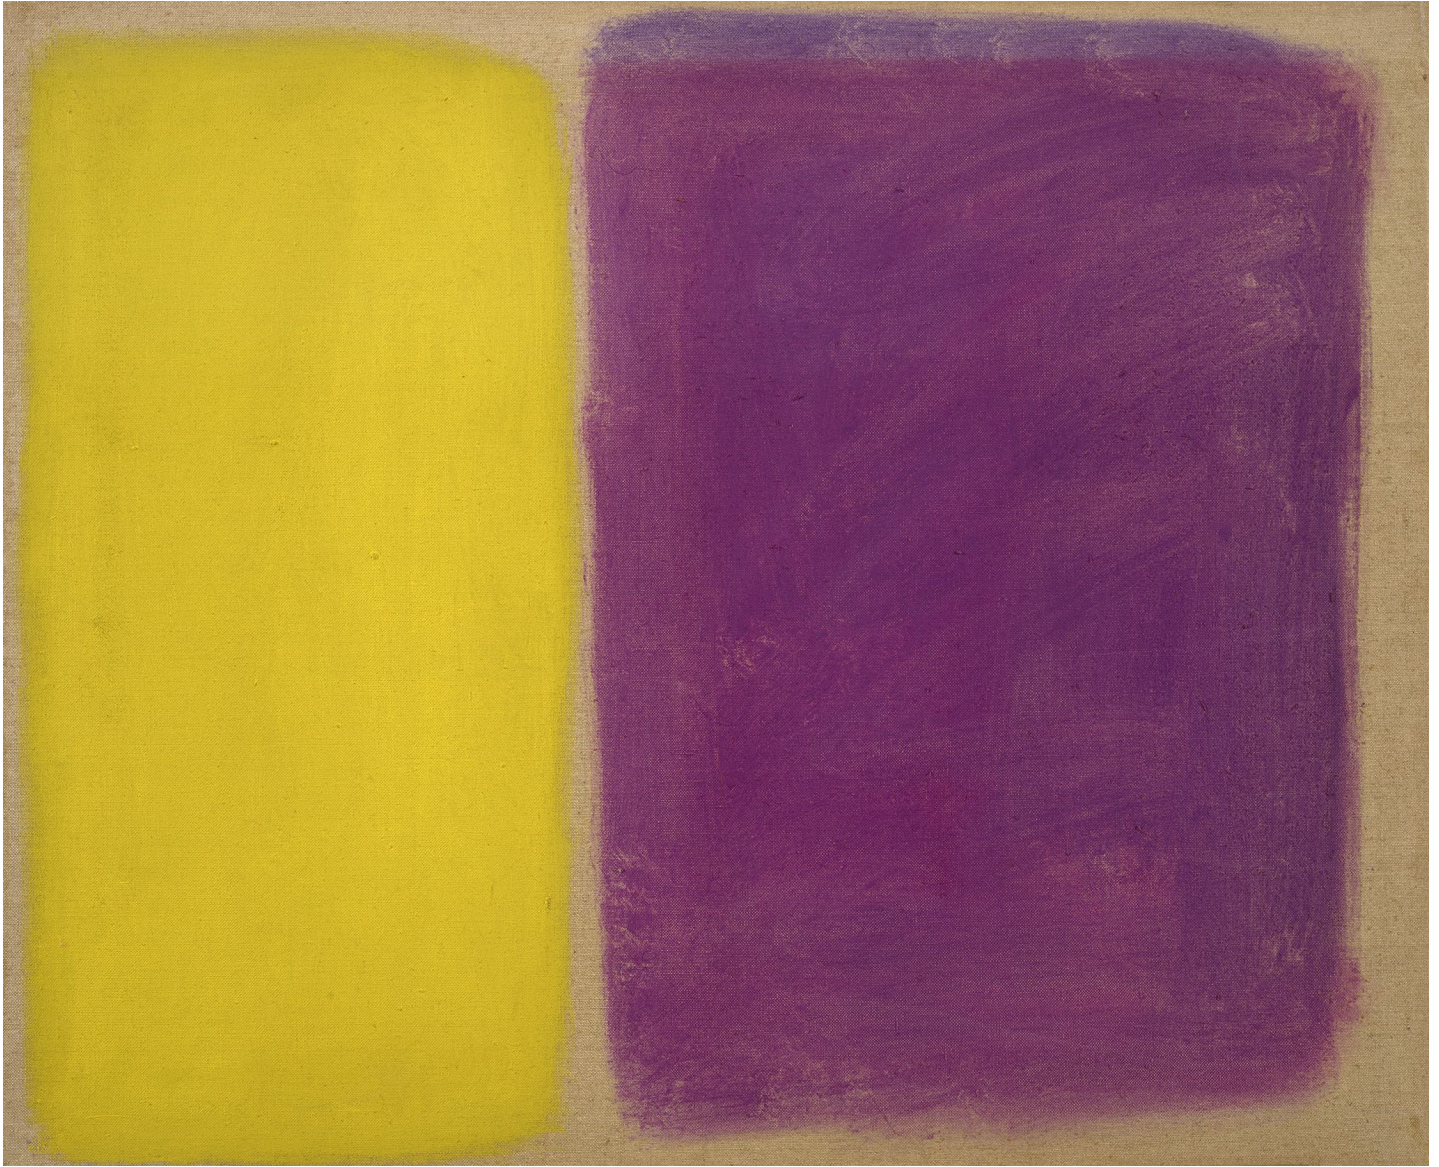

BERRY ■ CAMPBELL

Edward Zutrau, *Abstraction (April)*, 1963
Oil on linen, 21 x 25 3/4 in. (53.3 x 65.4 cm)
ZUT-00069