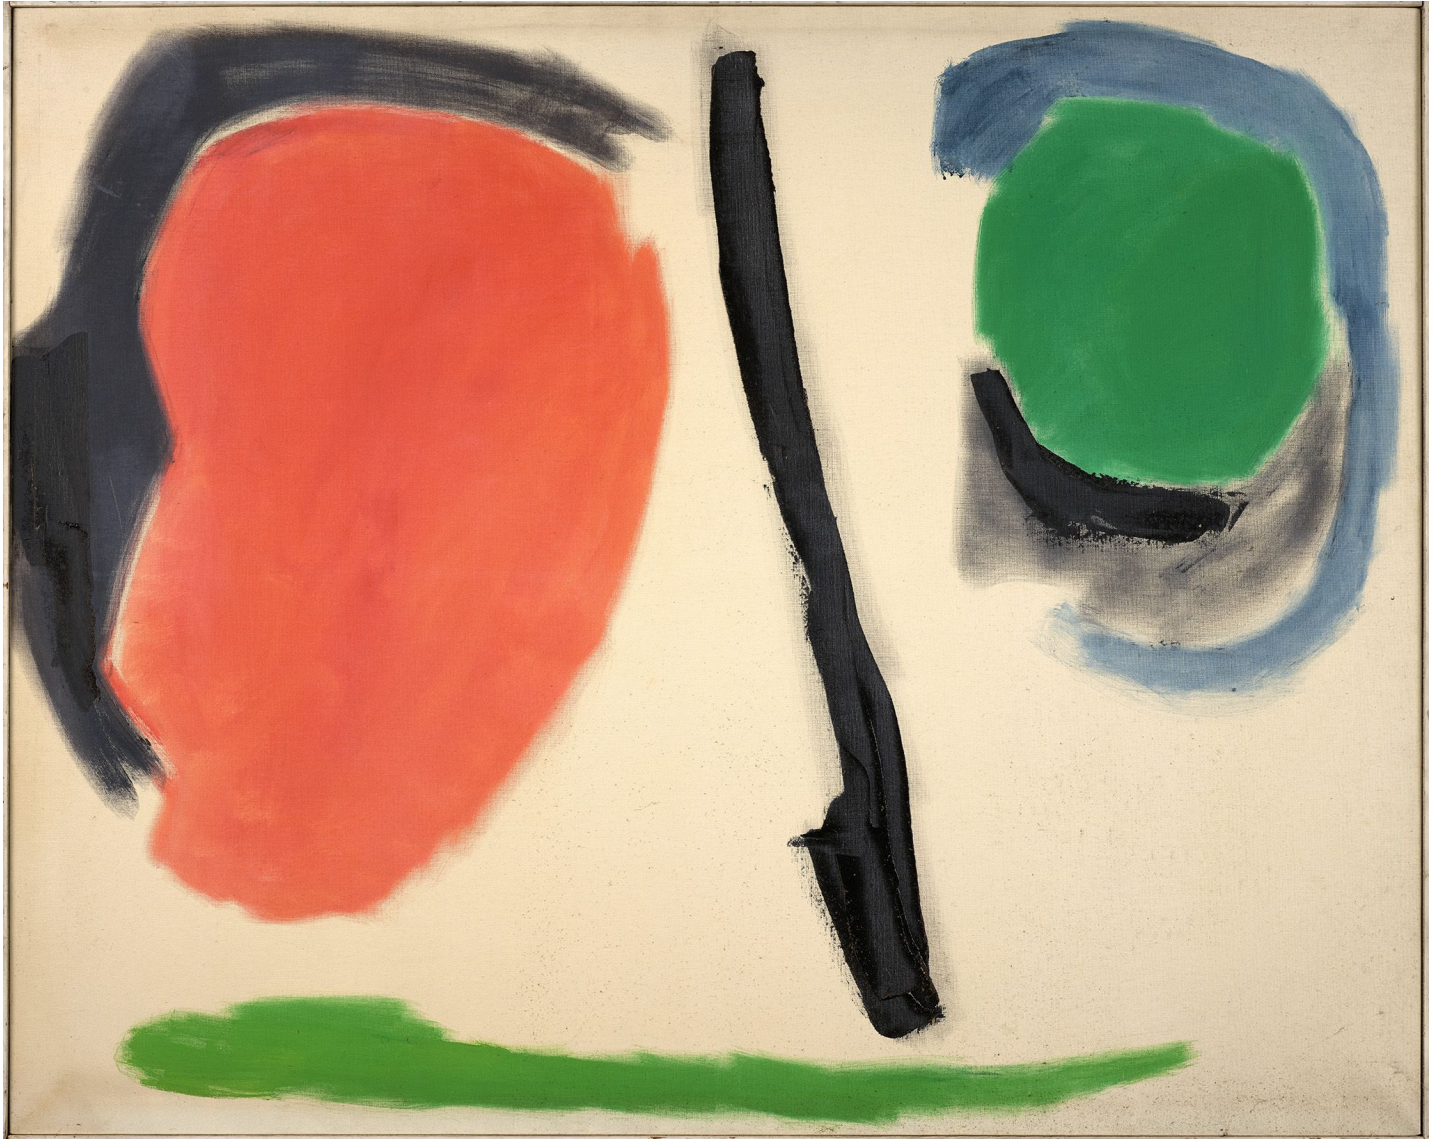

# BERRY ■ CAMPBELL

Edward Zutrau, *Tokyo*, 1959  
Oil on linen, 51 3/8 x 64 in. (130.5 x 162.6 cm)  
ZUT-00064