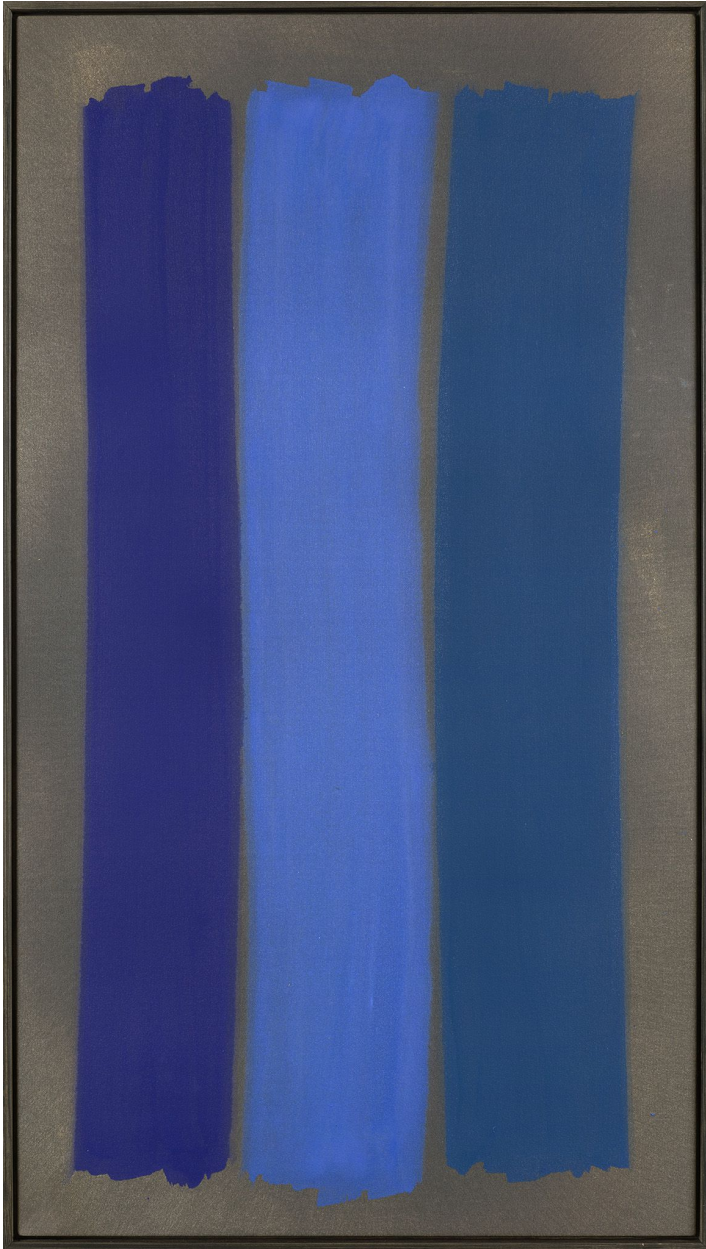

BERRY ■ CAMPBELL

William Pehudoff, *AC-90-A*, 1990
Acrylic on canvas, 52 x 29 in. (132.1 x 73.7
cm)
PER-00093