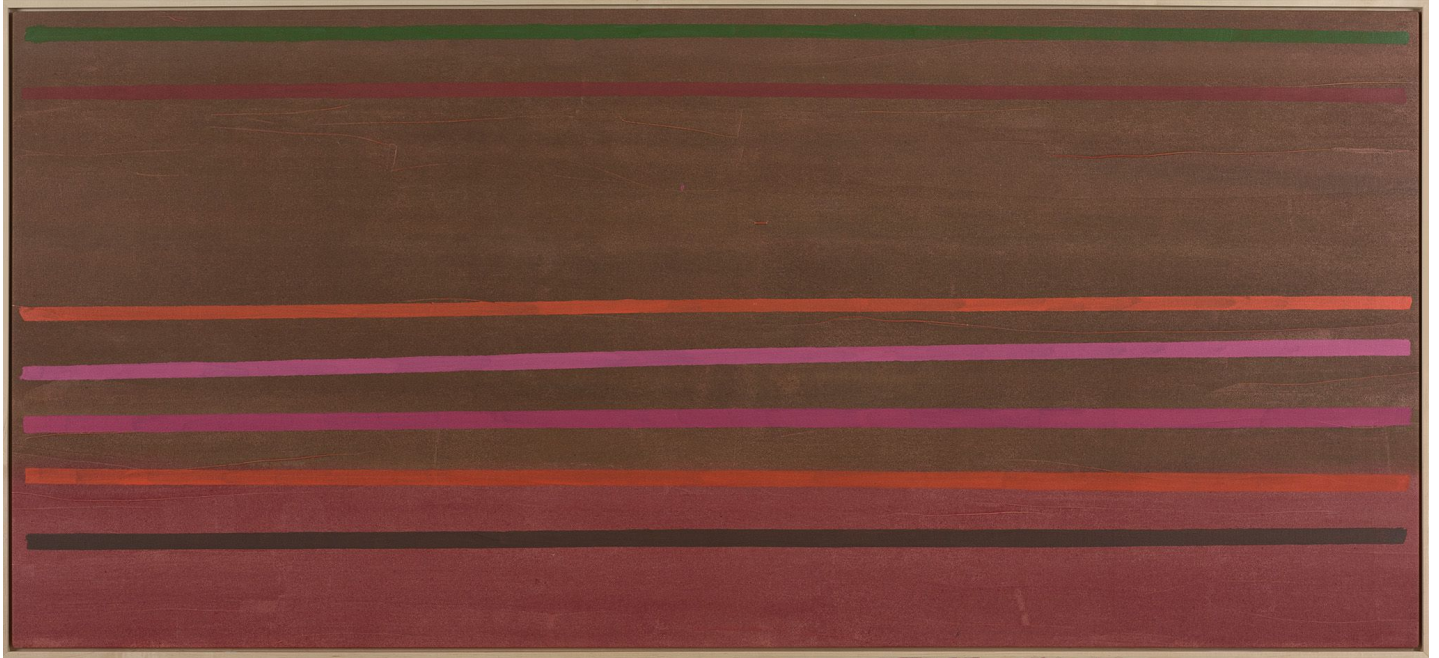

BERRY ■ CAMPBELL

William Pehudoff, *Okema Spectra* (AC-74-004), 1974
Acrylic on canvas, 37 3/4 x 83 3/4 in. (95.9 x 212.7 cm)
PER-00092