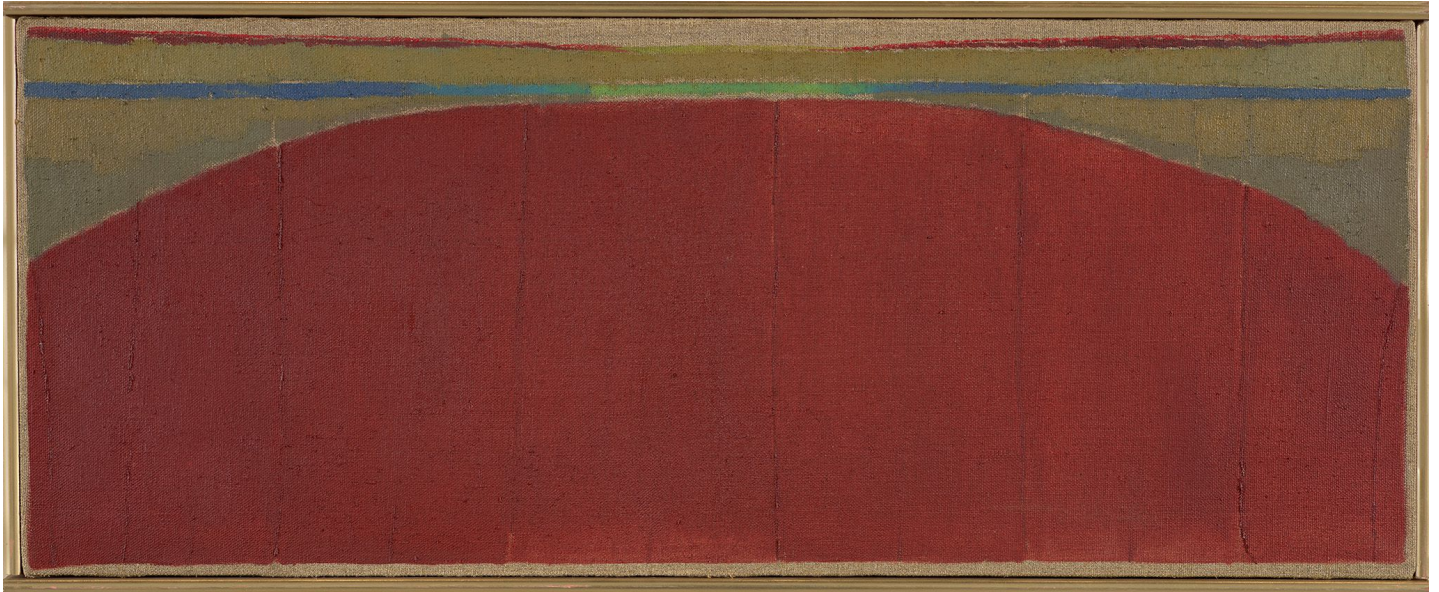

BERRY ■ CAMPBELL

Stanley Boxer, *Wintergolden*, 1971
Oil on linen, 11 x 28 in. (27.9 x 71.1 cm)
BOX-00111