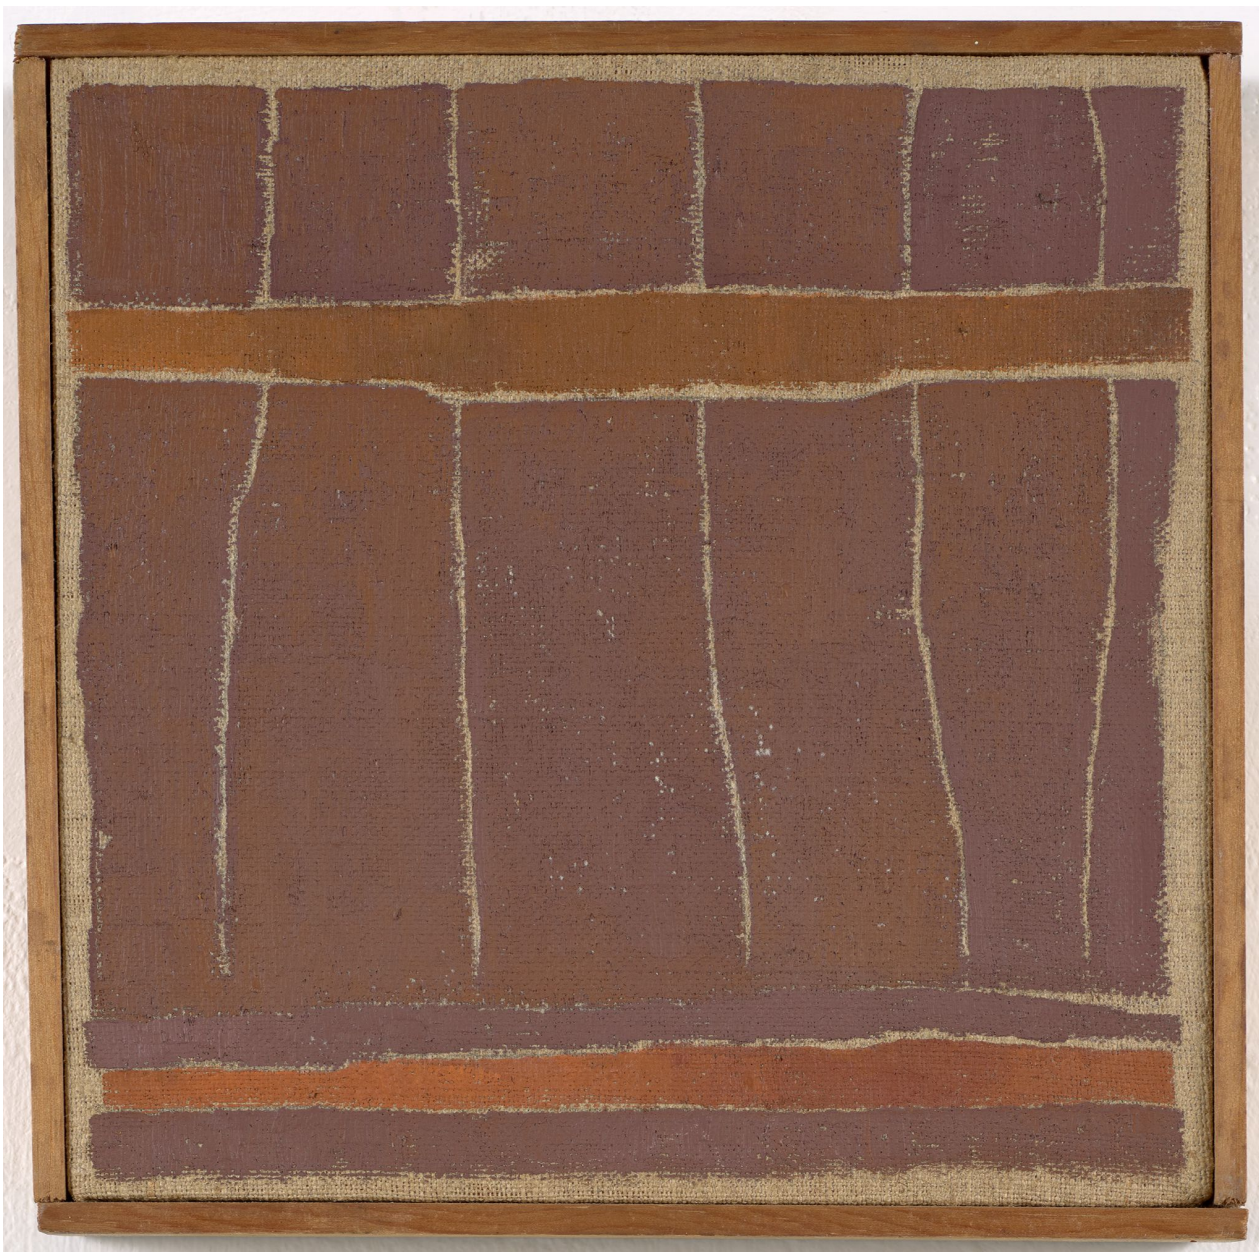

BERRY ■ CAMPBELL

Stanley Boxer, *Vahcocaveil*, 1971
Oil on linen, 8 x 8 in. (20.3 x 20.3 cm)
BOX-00110