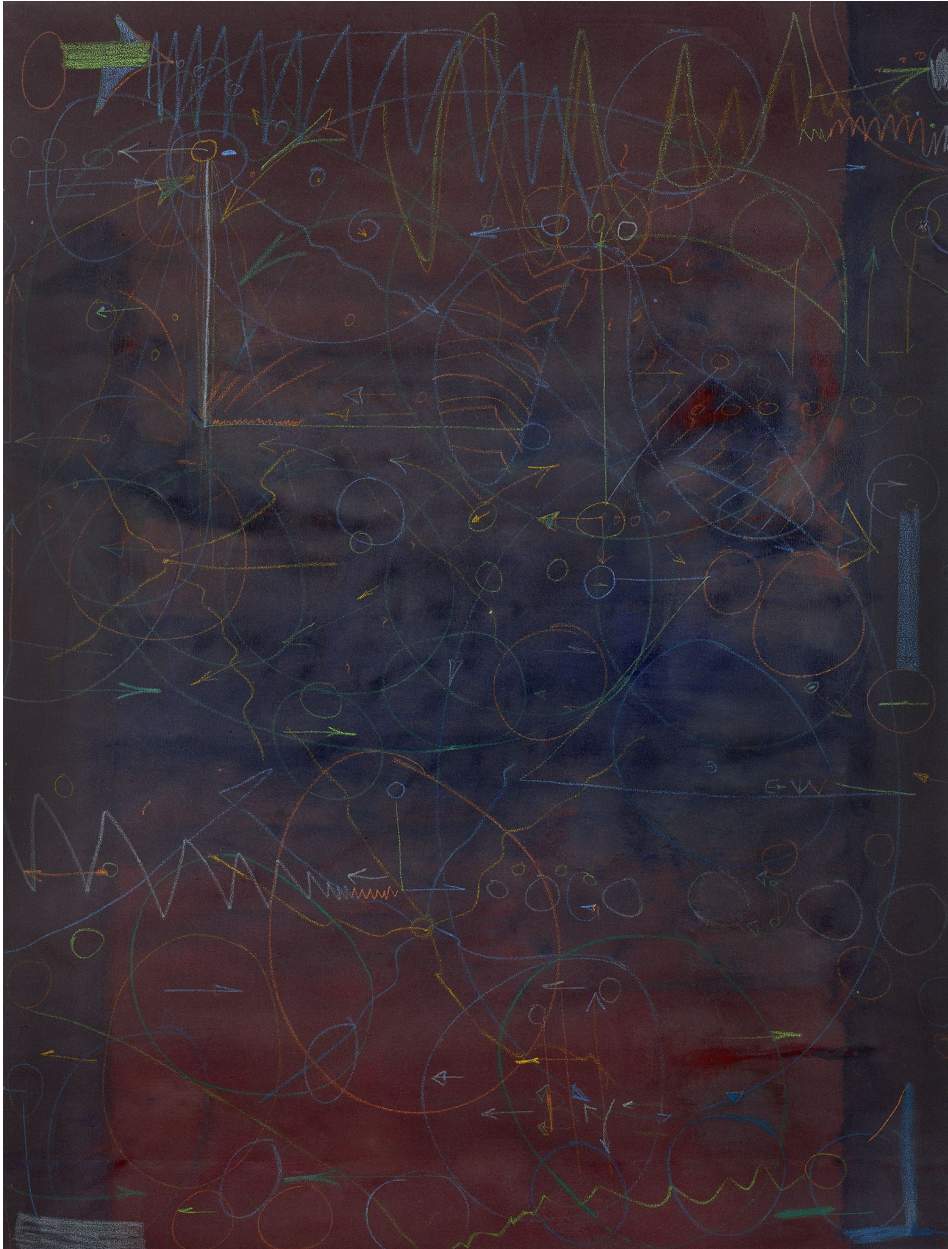

# BERRY ■ CAMPBELL

Frederick J. Brown, *Second Time On the Wall*, 1974  
Oil on canvas, 91 1/4 x 69 1/4 in. (231.8 x 175.9 cm)  
BROW-00069