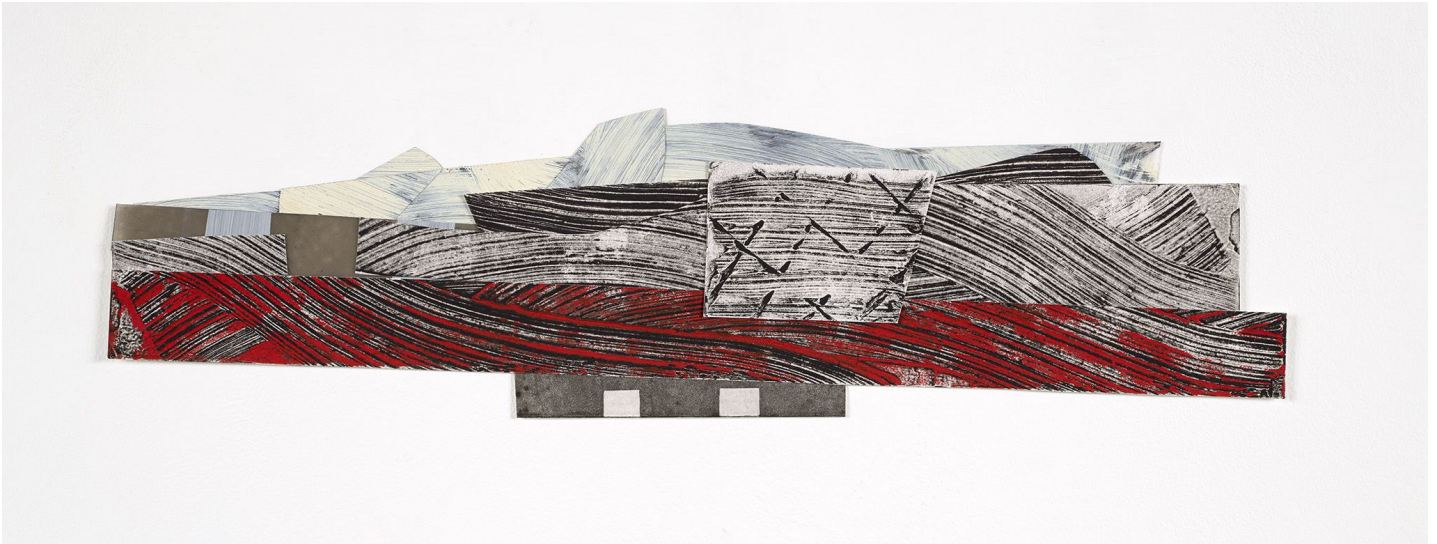

BERRY ■ CAMPBELL

Nanette Carter, *Cantilevered #45 (Teetering)*, 2019
Oil on Mylar, 6 x 22 3/4 in. (15.2 x 57.8 cm)
CAR-00020