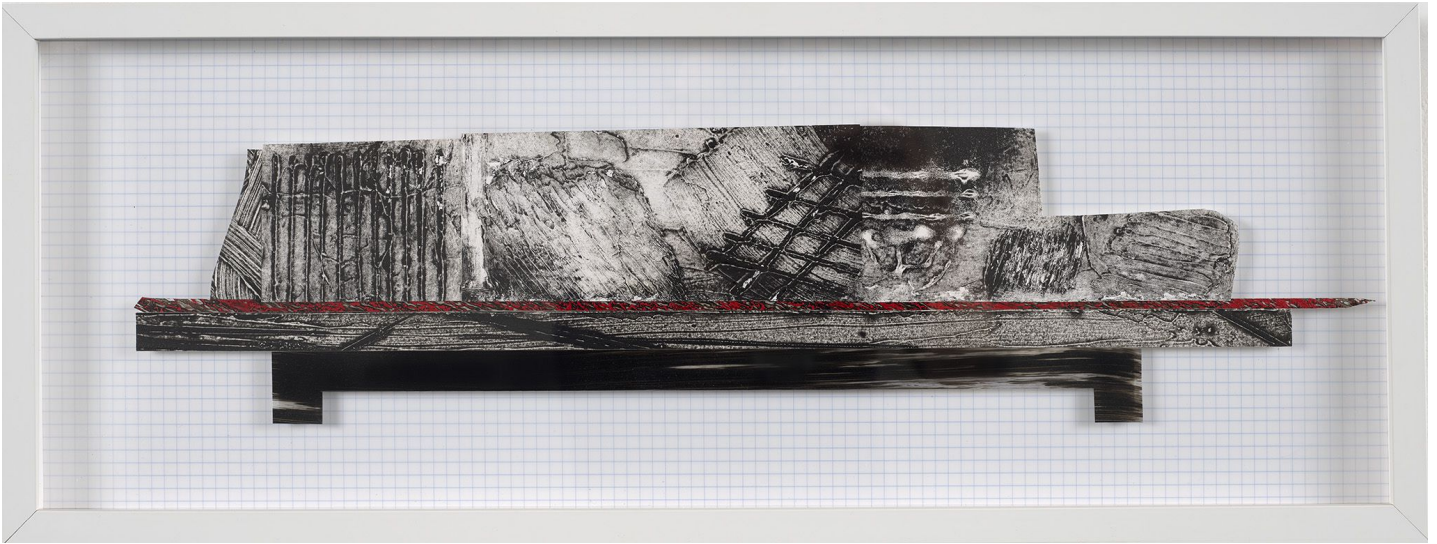

# BERRY ■ CAMPBELL

Nanette Carter, *The Weight #31*, 2020  
Oil on Mylar, 5 3/4 x 24 in. (14.6 x 61 cm)  
CAR-00004