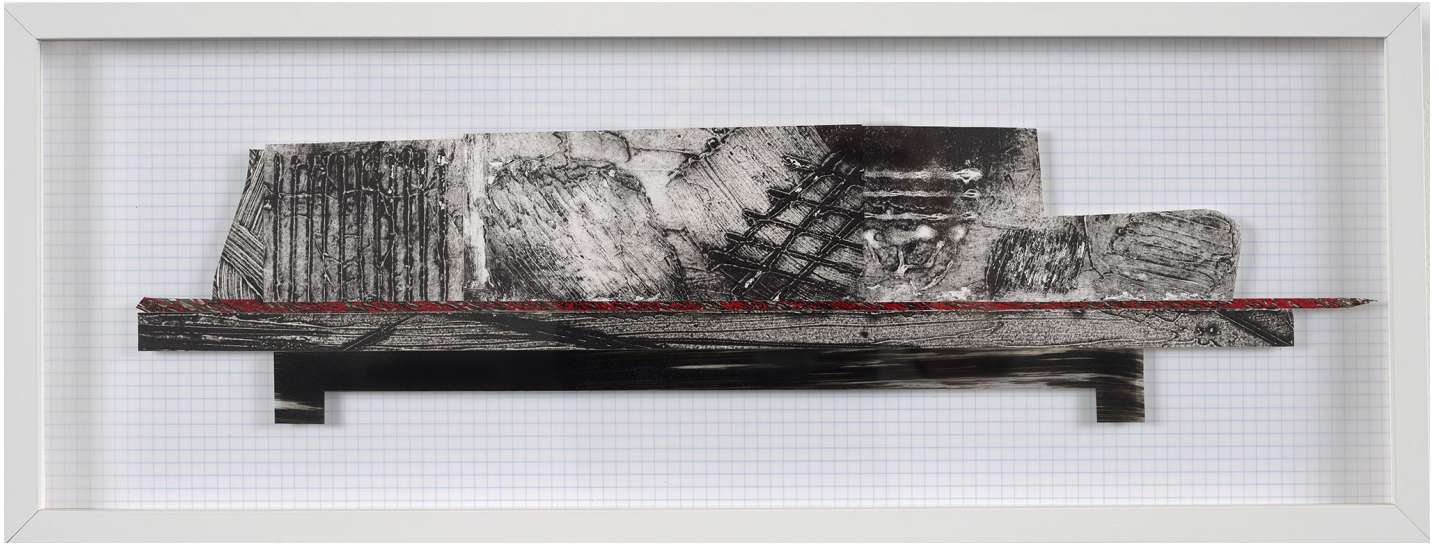

BERRY ■ CAMPBELL

Nanette Carter, *The Weight #31*, 2020
Oil on Mylar, 5 3/4 x 24 in. (14.6 x 61 cm)
CAR-00004