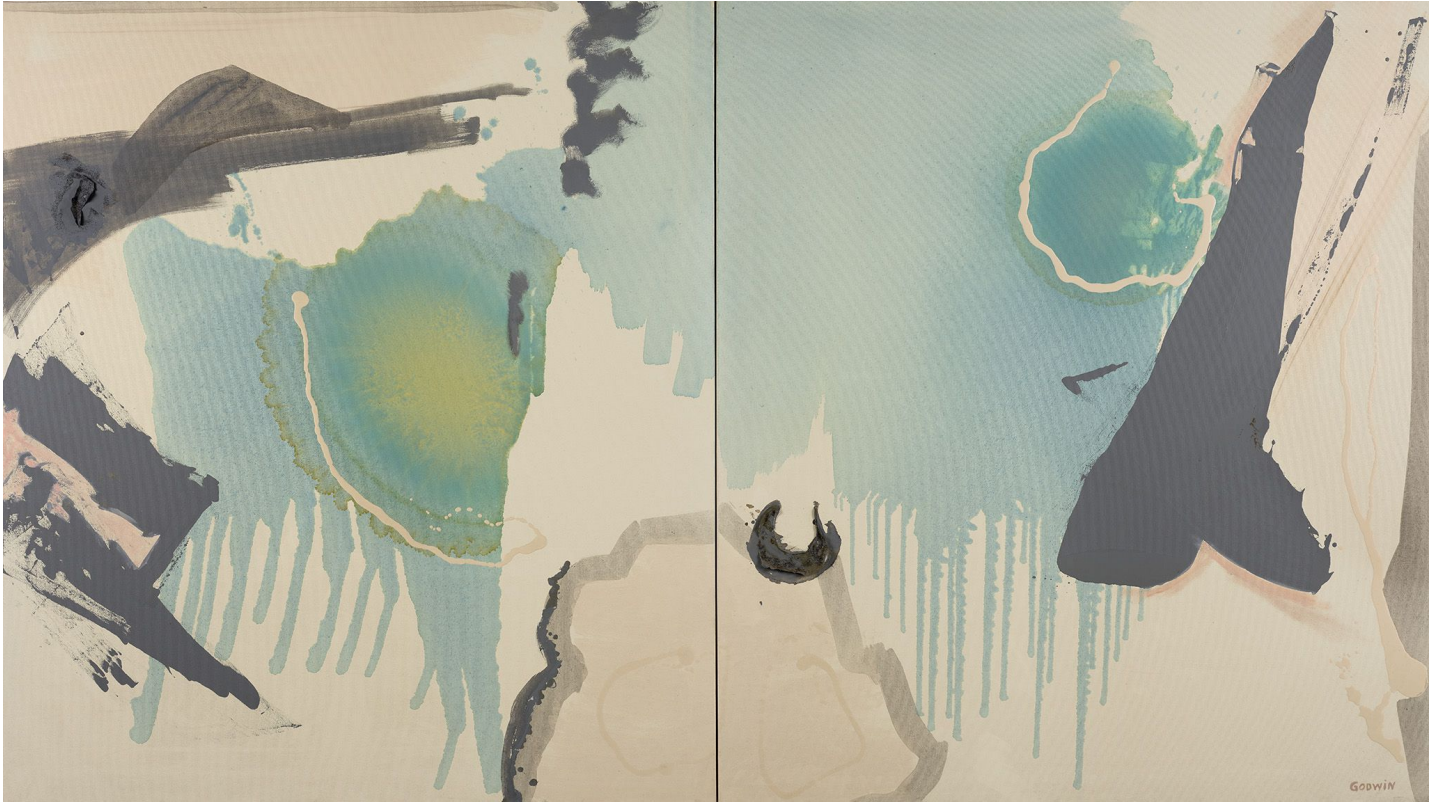

# BERRY ■ CAMPBELL

Judith Godwin, *Gentle Giant*, 1998  
Oil on canvas, 54 1/8 x 96 in. (137.5 x 243.8 cm)  
GOD-00066