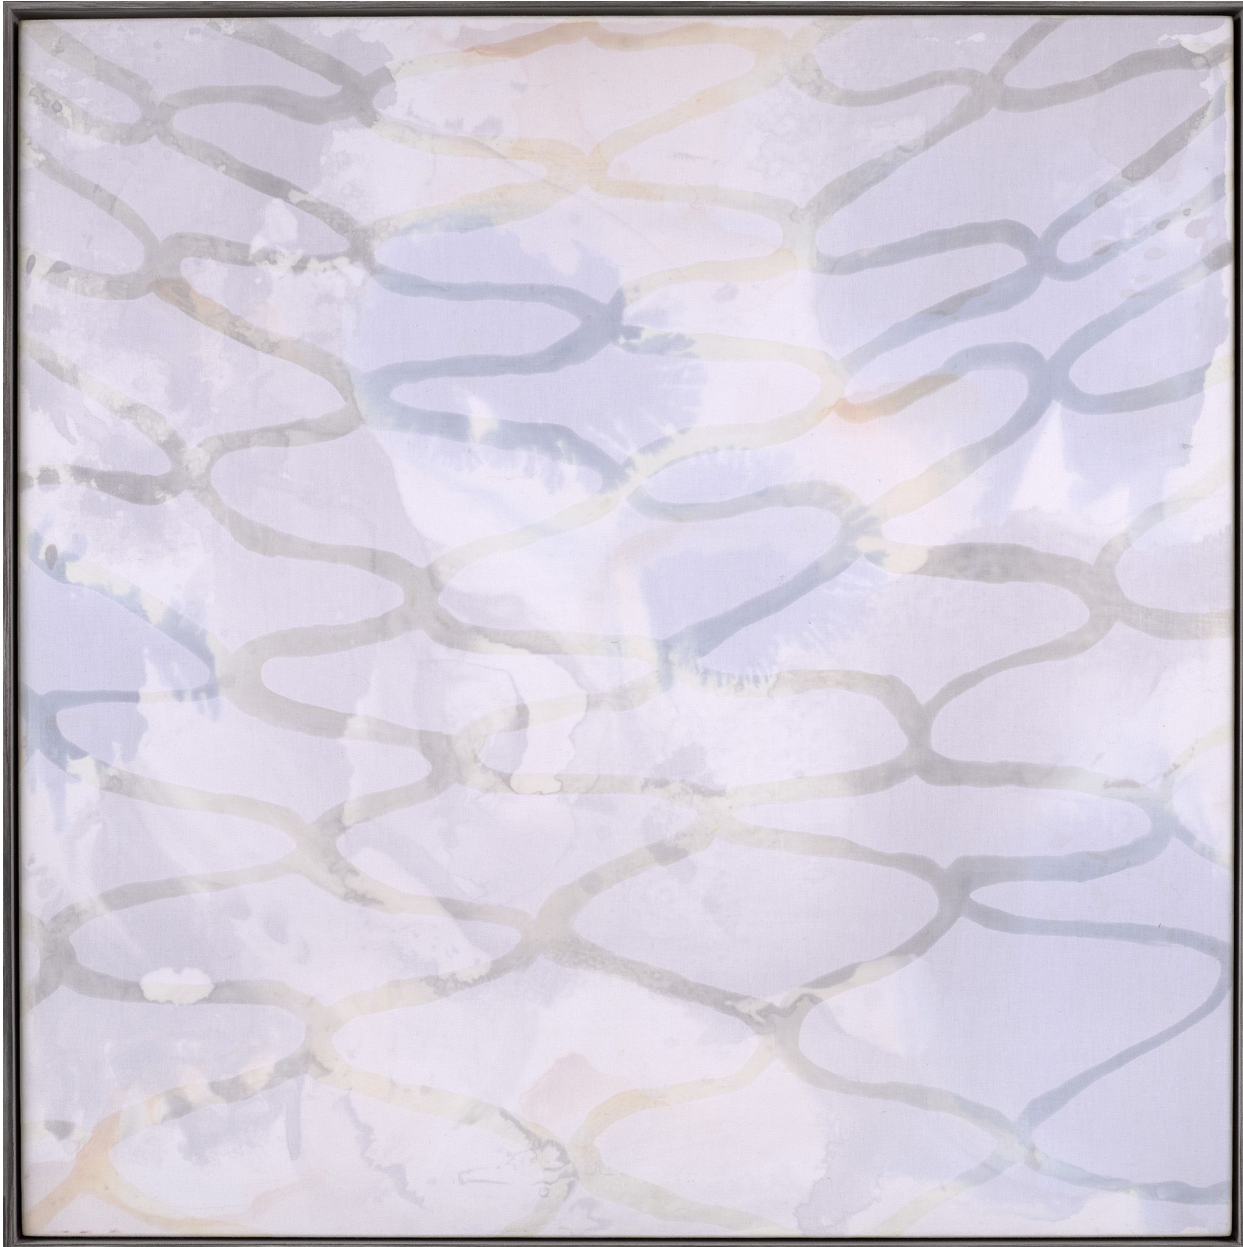

# BERRY ■ CAMPBELL

Mike Solomon, #14, 2007

Beeswax on muslin/acrylic on canvas, 40 x 40 in. (101.6 x 101.6 cm)

MSOL-00047