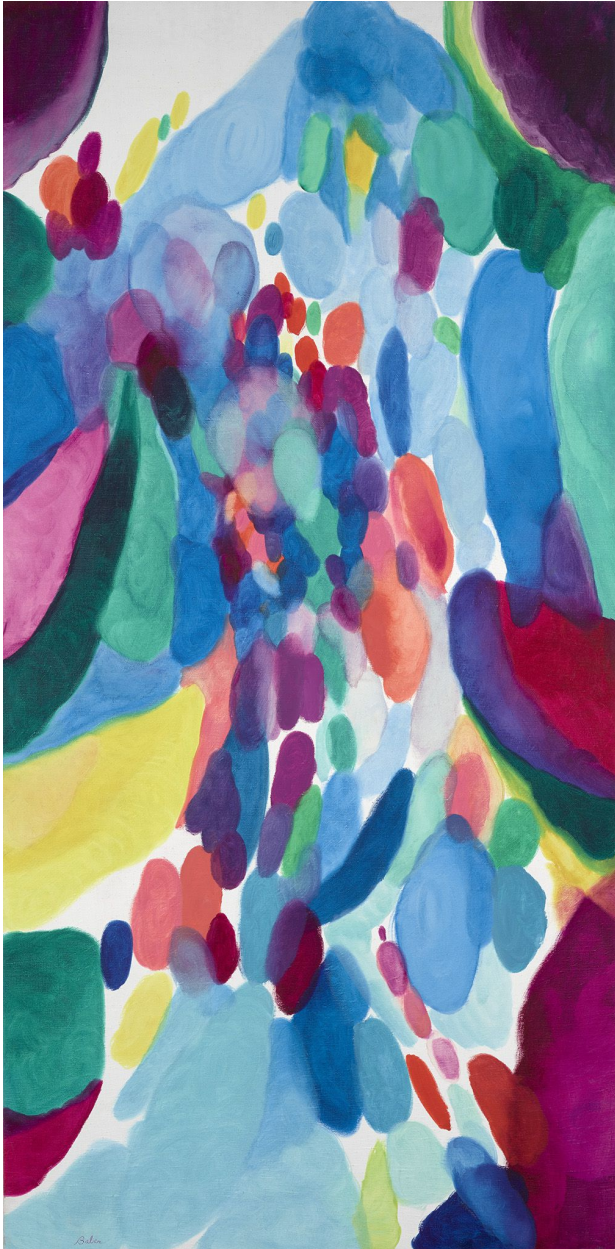

# BERRY ■ CAMPBELL

Alice Baber, *Blue Flotilla*, 1966  
Oil on linen, 76 5/8 x 37 5/8 in. (194.6 x 95.6  
cm)  
BAB-00019