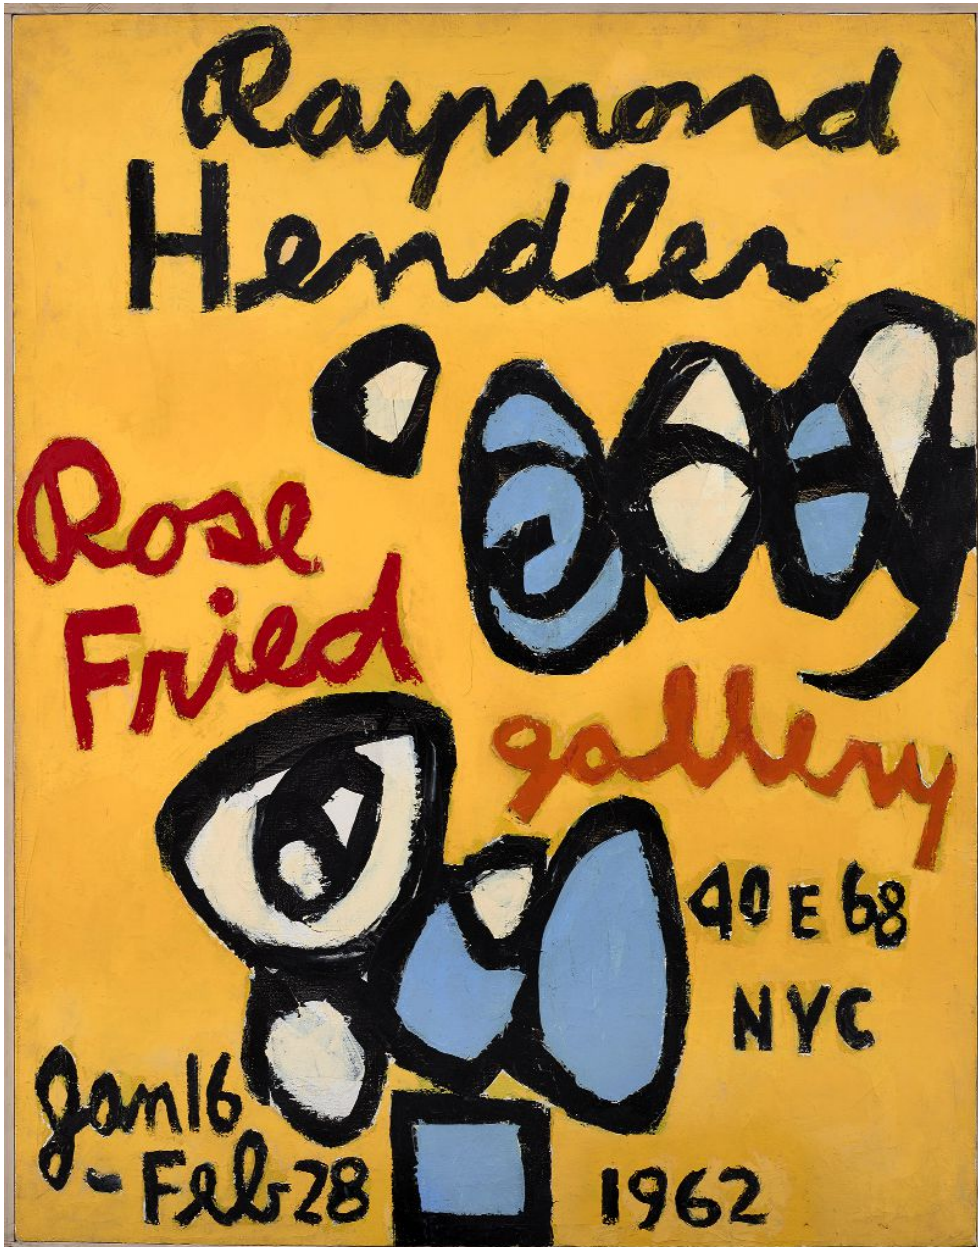

BERRY ■ CAMPBELL

Raymond Hendler, *Untitled (Rose Fried Gallery)*, 1962
Acrylic on canvas, 42 x 33 in. (106.7 x 83.8 cm)
HEN-00252