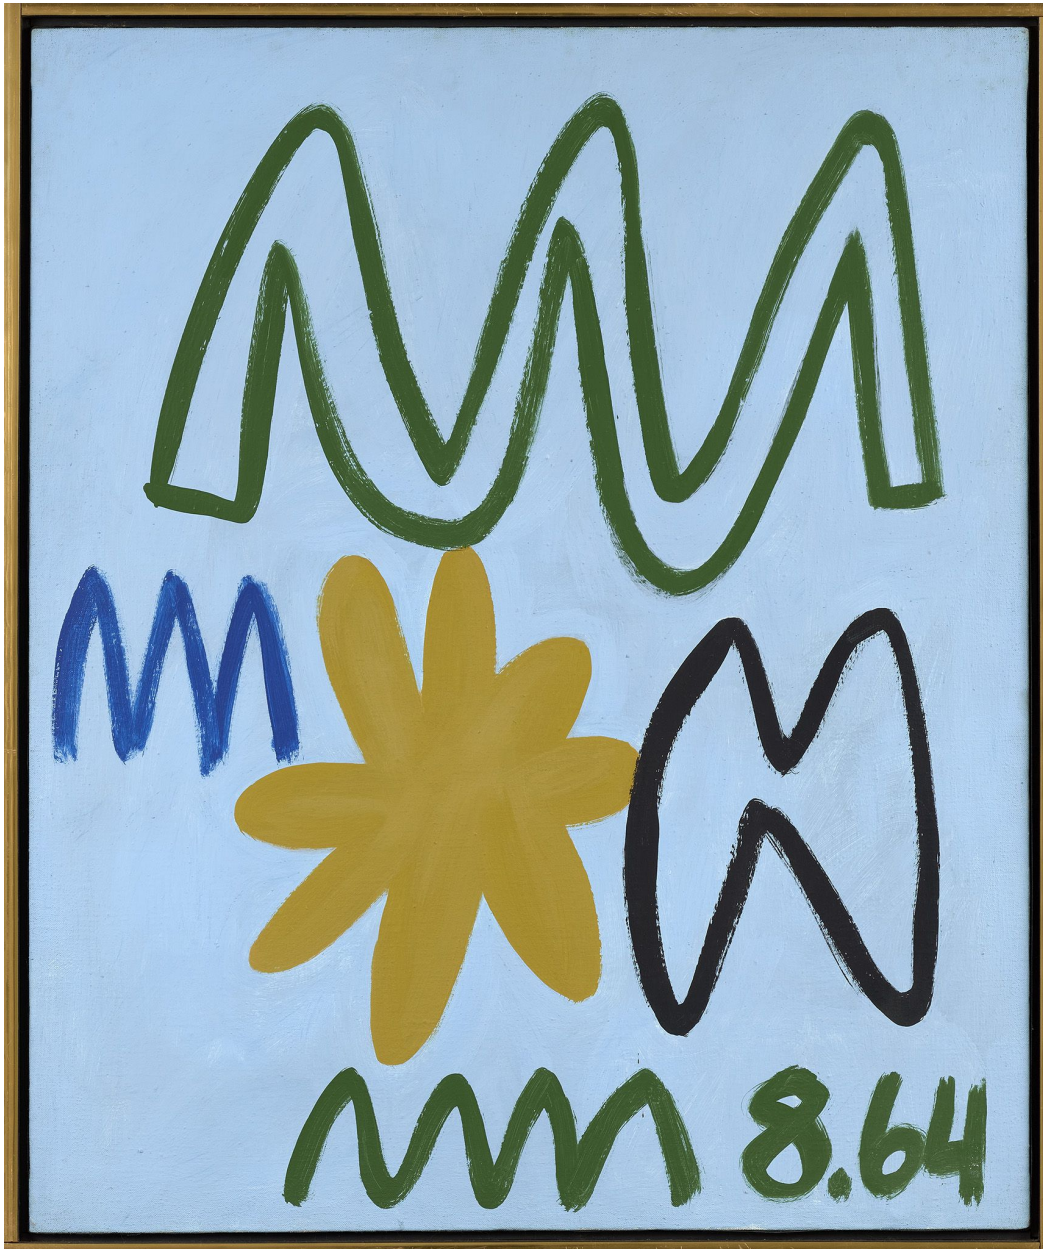

BERRY ■ CAMPBELL

Raymond Hendler, *Friendship Island*, 1964
Acrylic on linen, 36 x 30 in. (91.4 x 76.2 cm)
HEN-00099