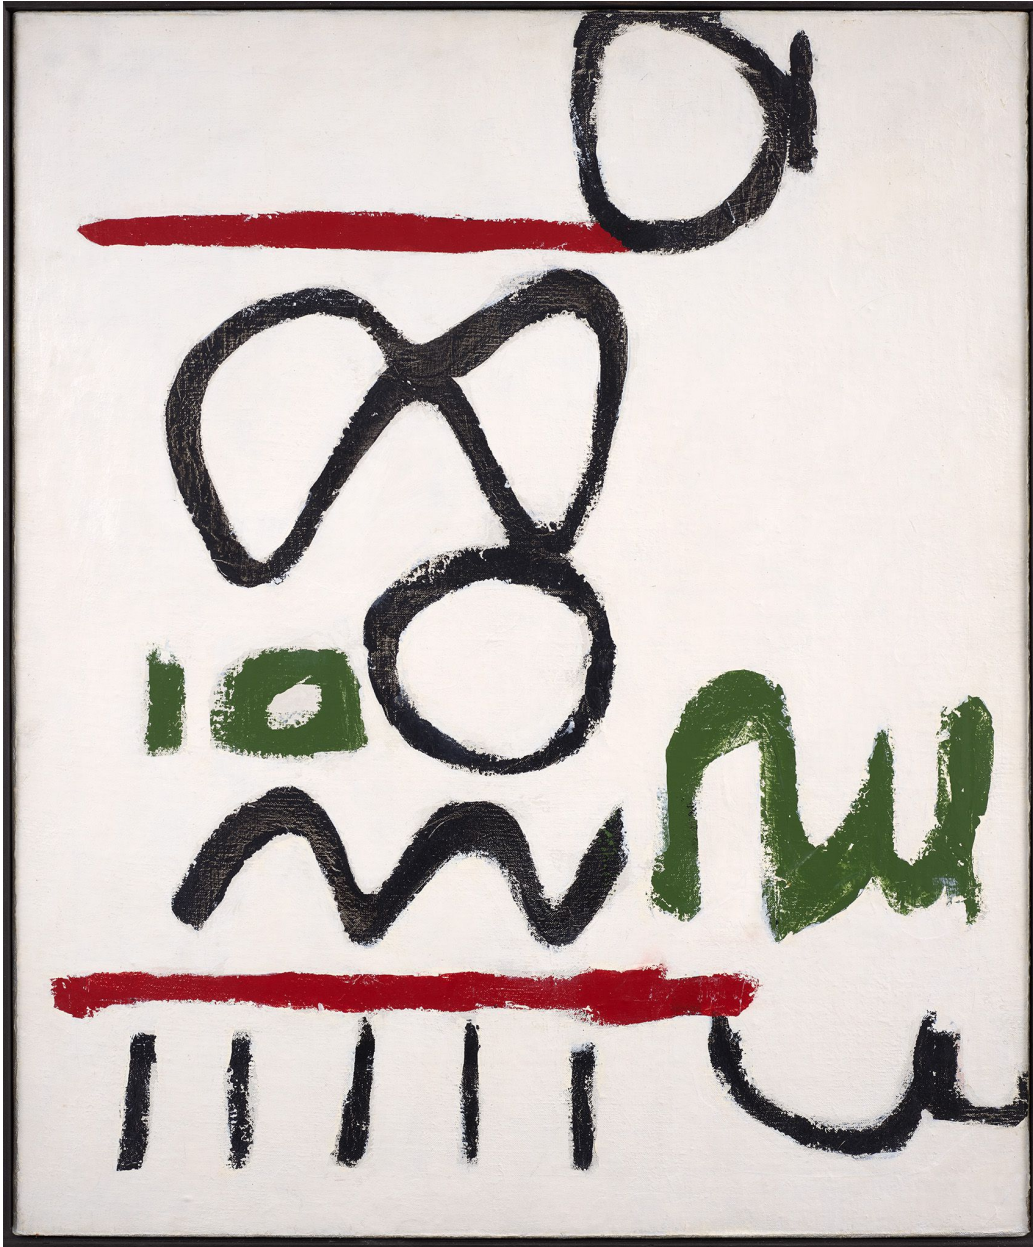

# BERRY ■ CAMPBELL

Raymond Hendler, *Rue de la ten (No. 12)*, 1963  
Magna on canvas, 32 1/2 x 27 in. (82.5 x 68.6 cm)  
HEN-00024