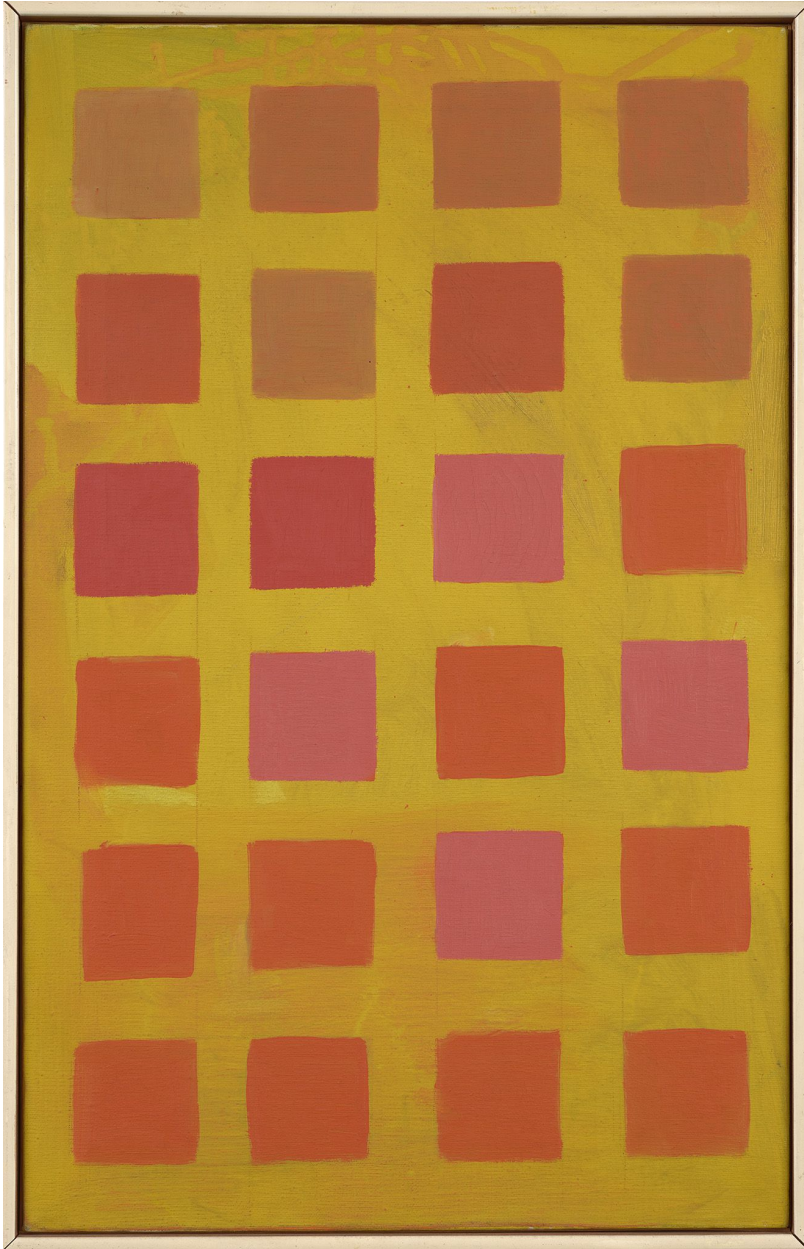

# BERRY ■ CAMPBELL

Yvonne Thomas, *Ideosquare*, 1964  
Oil on canvas, 22 x 14 in. (55.9 x 35.6 cm)  
THO-00021