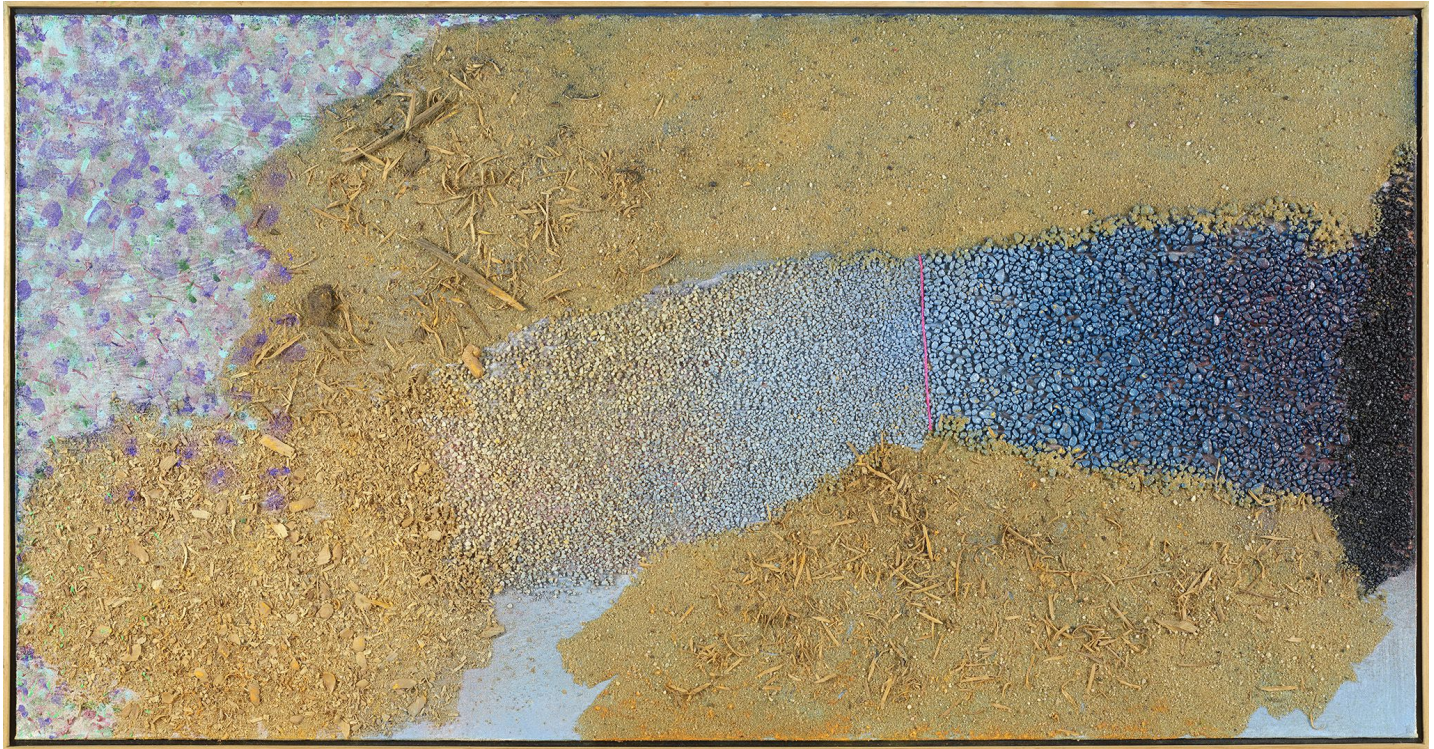

BERRY ■ CAMPBELL

Stanley Boxer, *Anoonsblush*, 1998

Oil and mixed media on canvas, 27 5/8 x 52 3/4 in. (70.2 x 134 cm)

BOX-00037