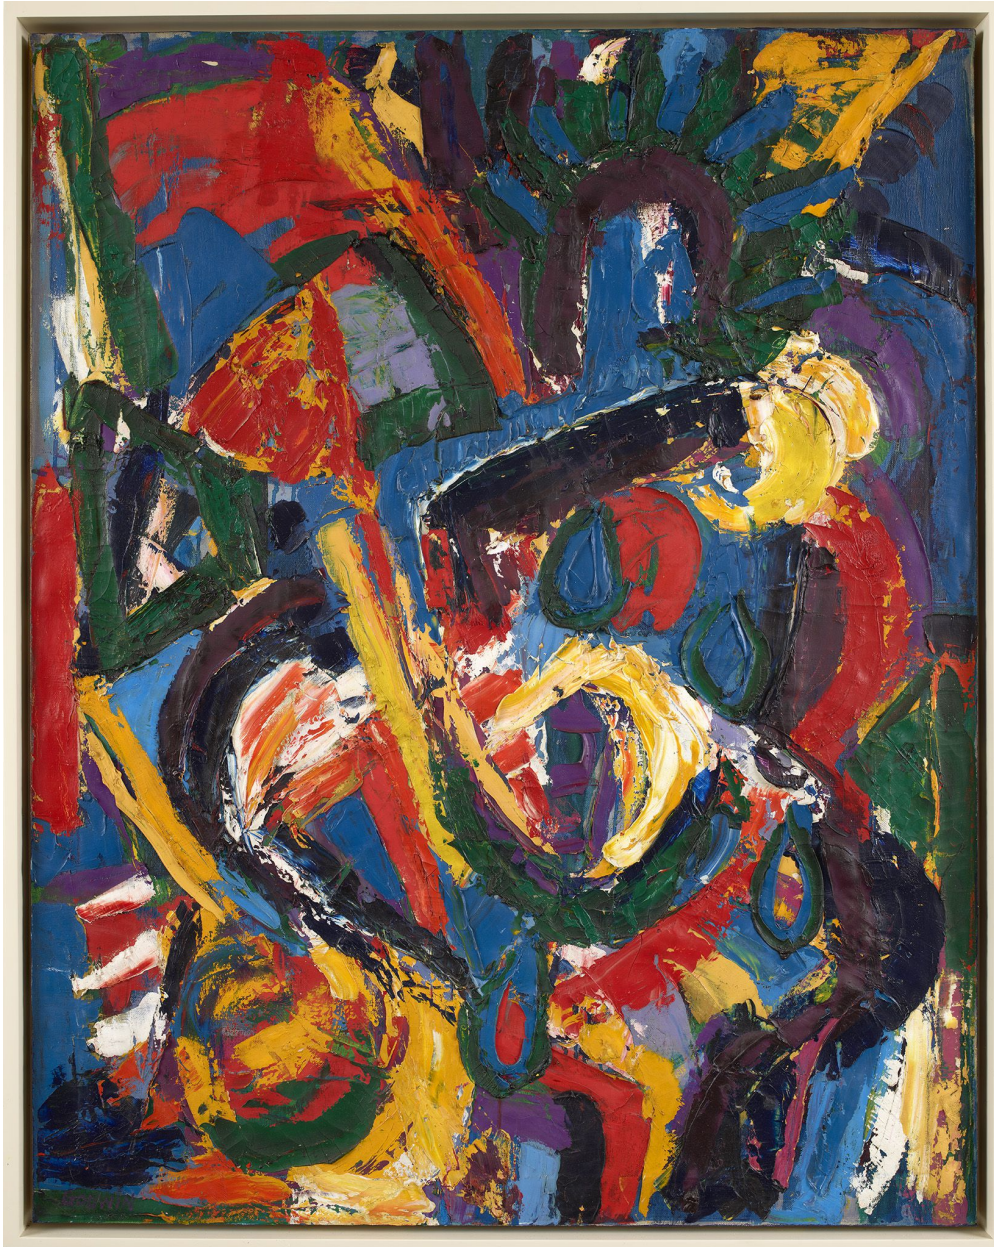

# BERRY ■ CAMPBELL

Judith Godwin, *The Chief*, 1953  
Oil on canvas, 38 x 30 in. (96.5 x 76.2 cm)  
GOD-00102