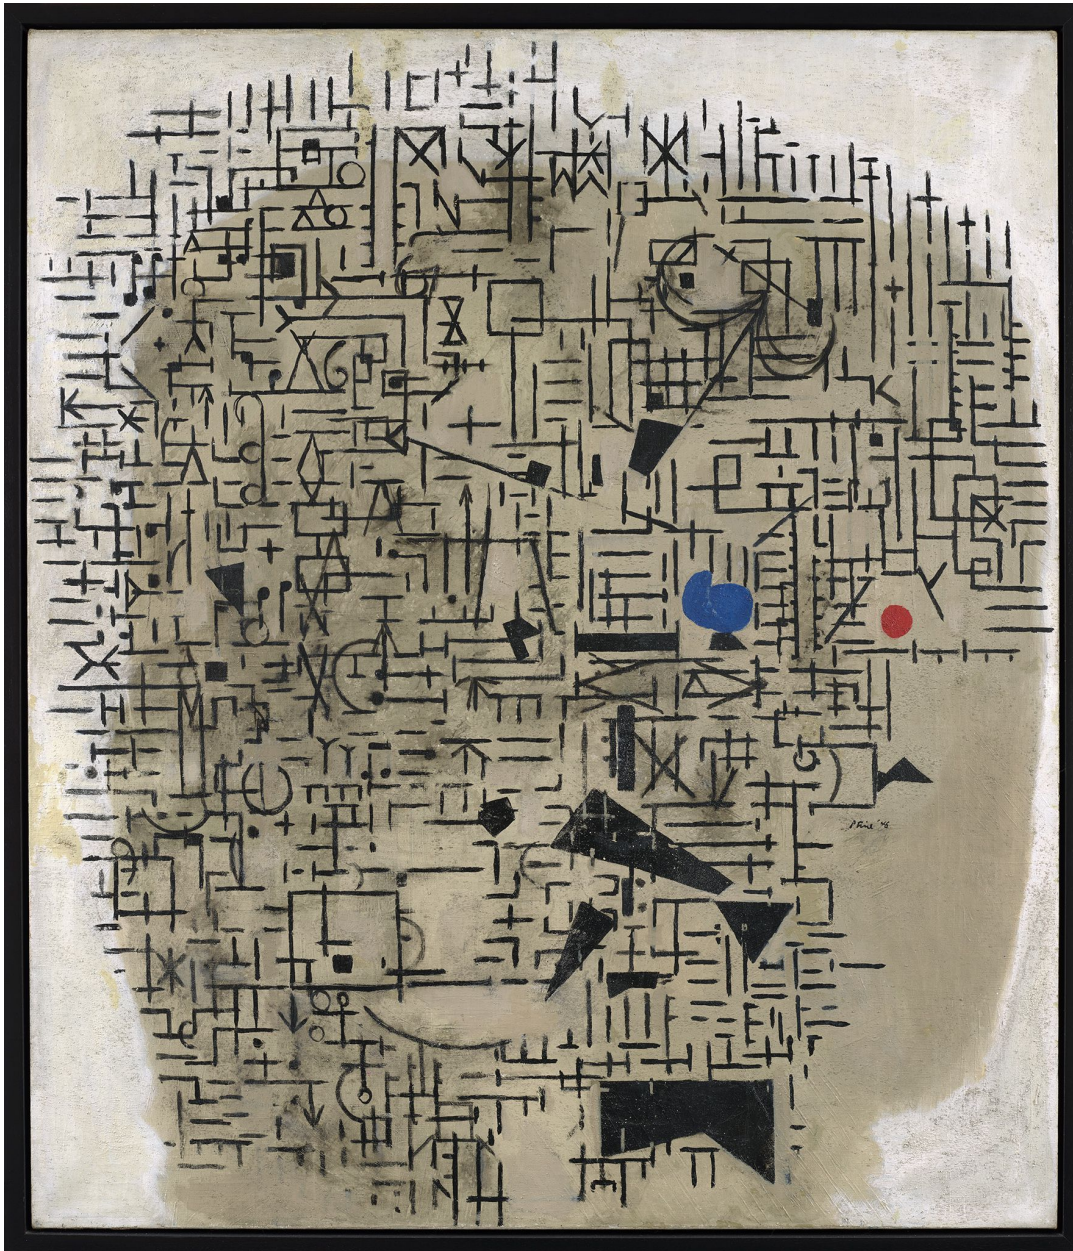

BERRY ■ CAMPBELL

Perle Fine, *Bristling*, 1946
Oil and sand on canvas, 44 x 38 in. (111.8 x 96.5 cm)
FIN-00126