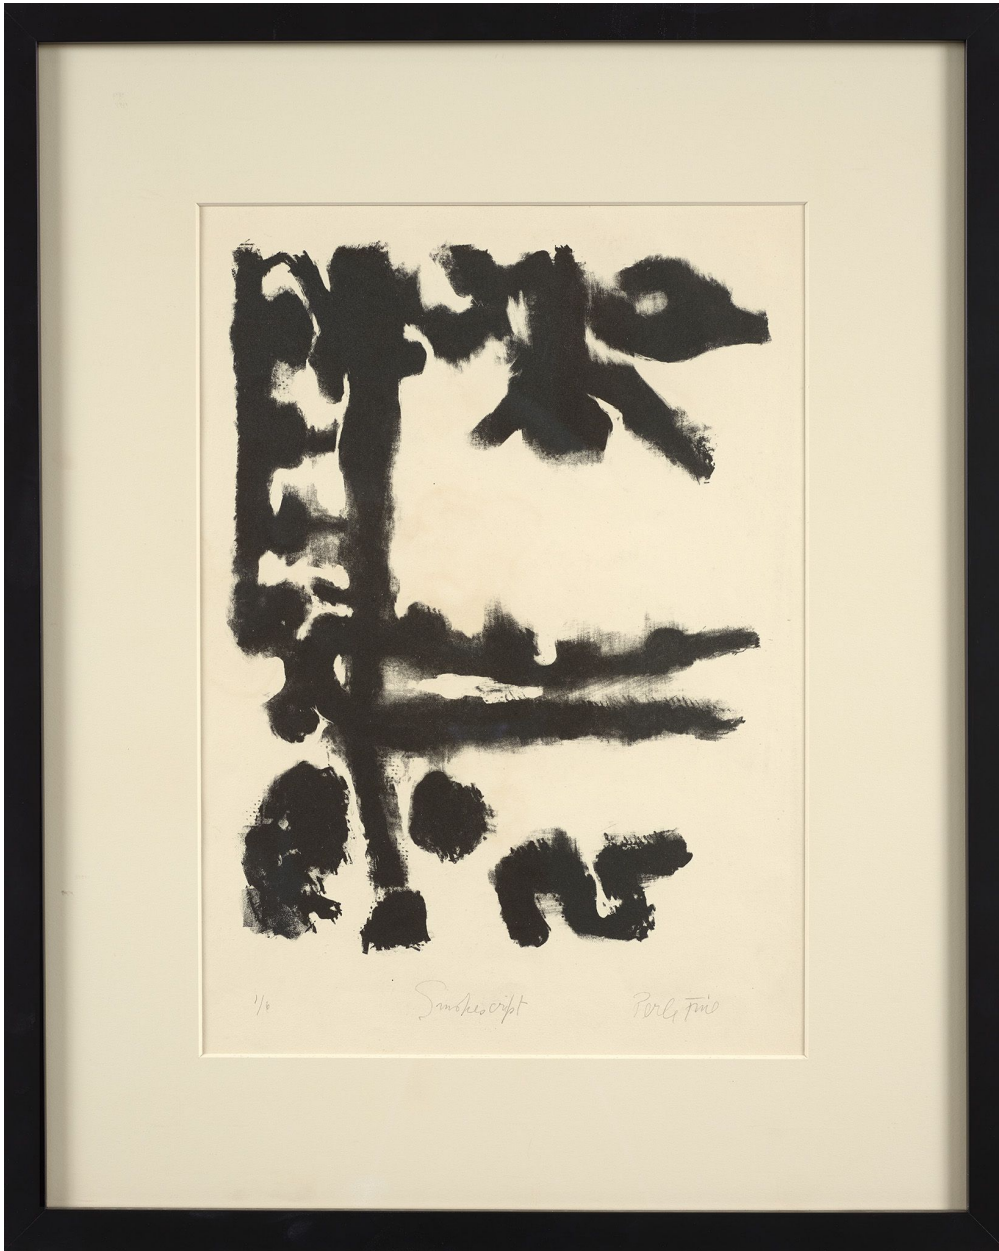

# BERRY ■ CAMPBELL

Perle Fine, *Smokescript*, 1950  
Lithograph on Wove Paper, 22 x 16 in. (55.9 x 40.6 cm)  
FIN-00127