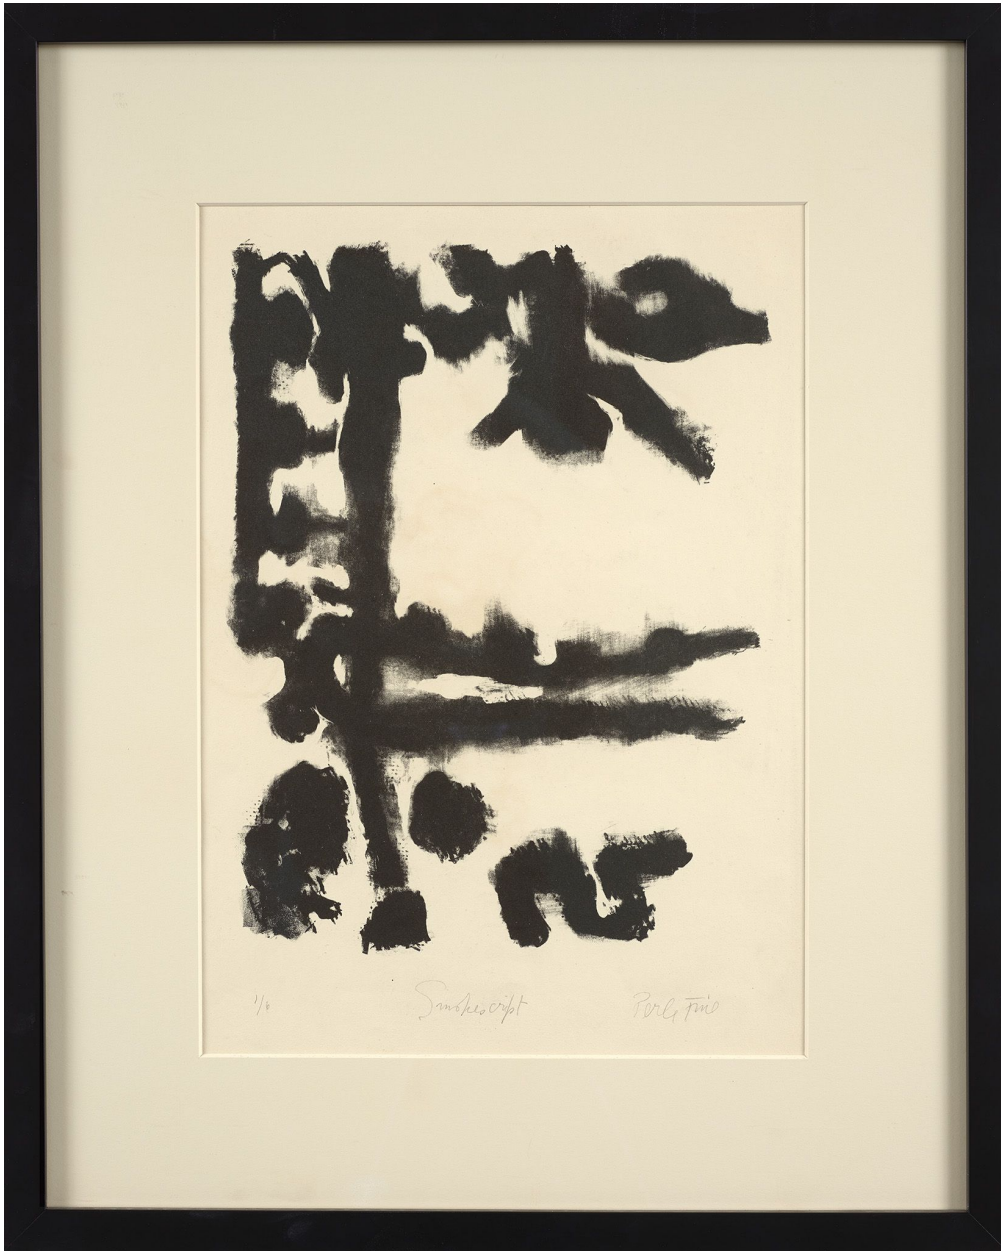

BERRY ■ CAMPBELL

Perle Fine, *Smokescript*, 1950
Lithograph on Wove Paper, 22 x 16 in. (55.9 x 40.6 cm)
FIN-00127