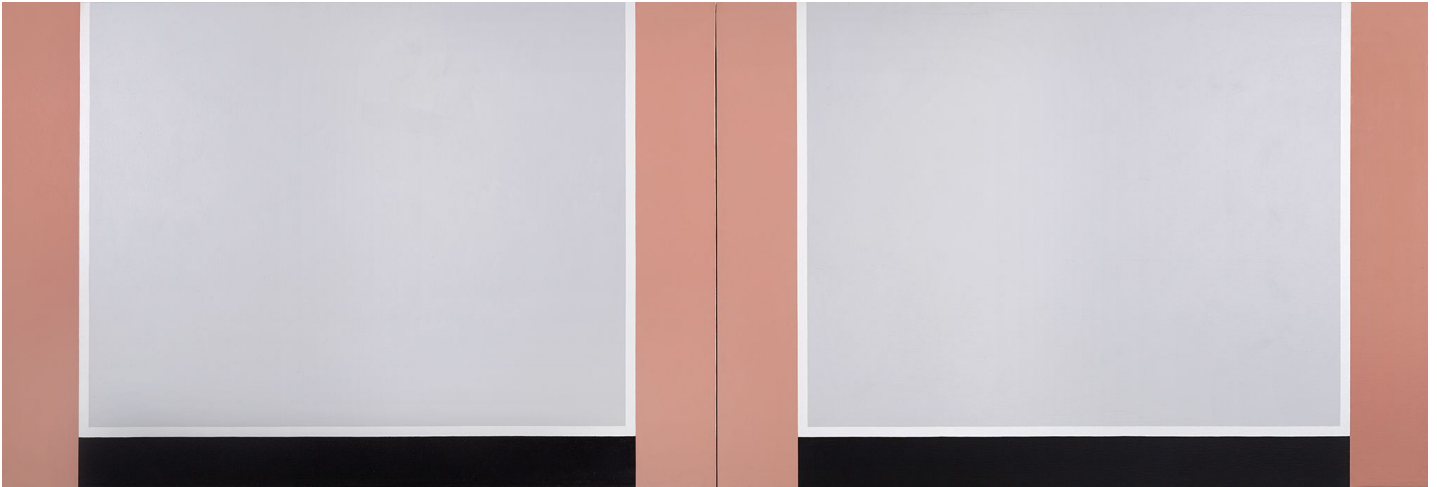

BERRY CAMPBELL

Mary Dill Henry, *Alaska Series: North Slope #8*, 1977
Acrylic on canvas, 48 x 144 in. (121.9 x 365.8 cm)
MHEN-00005