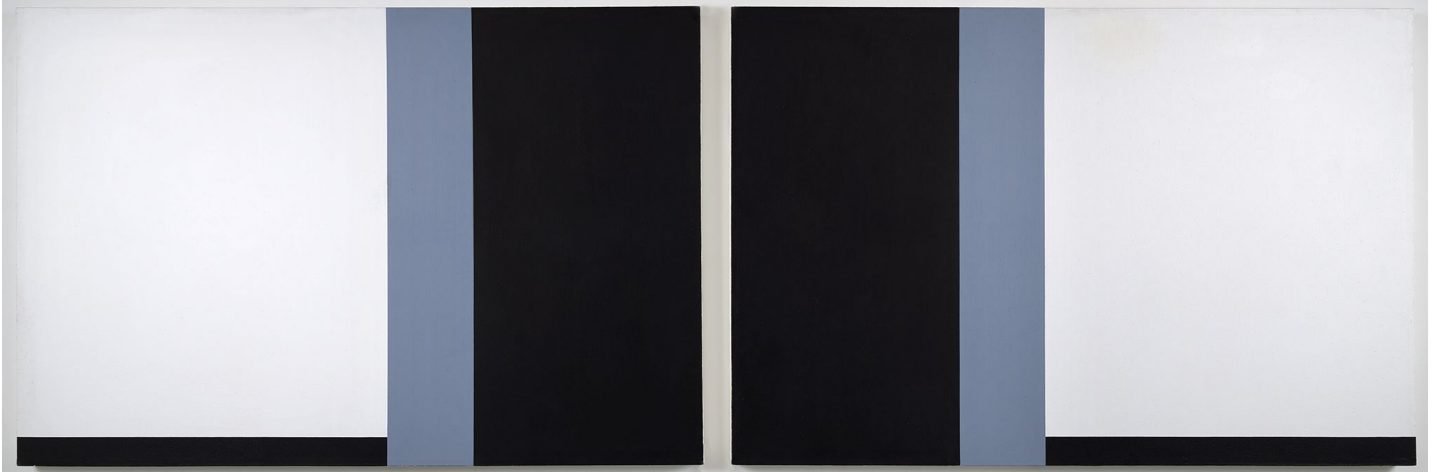

# BERRY ■ CAMPBELL

Mary Dill Henry, *Alaska Series: North Slope #12*, 1977  
Acrylic on canvas, 48 x 144 in. (121.9 x 365.8 cm)  
MHEN-00008