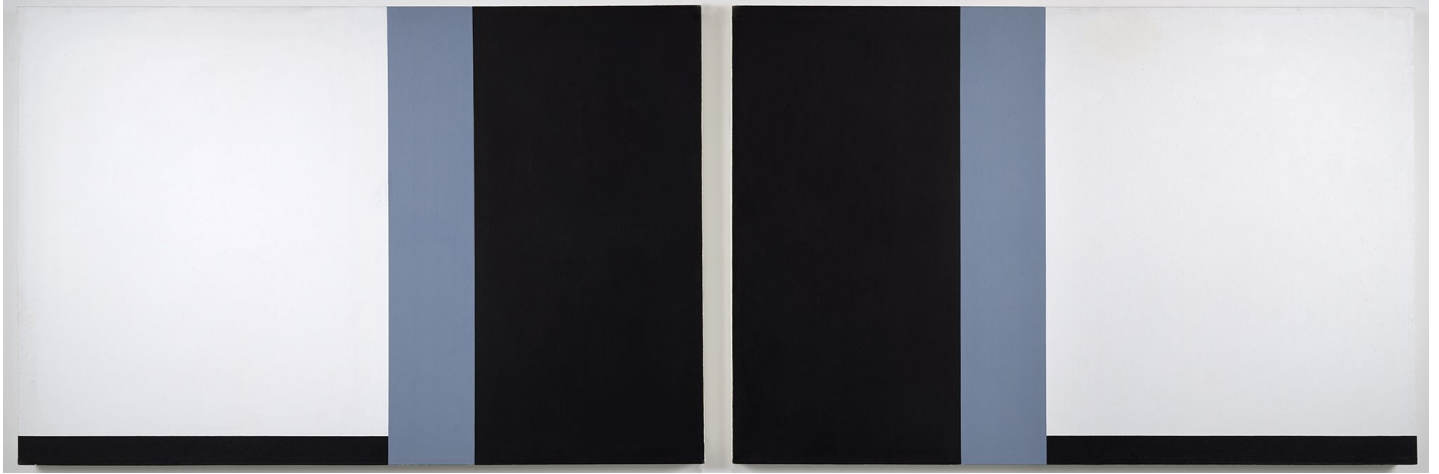

# BERRY ■ CAMPBELL

Mary Dill Henry, *Alaska Series: North Slope #12*, 1977  
Acrylic on canvas, 48 x 144 in. (121.9 x 365.8 cm)  
MHEN-00008