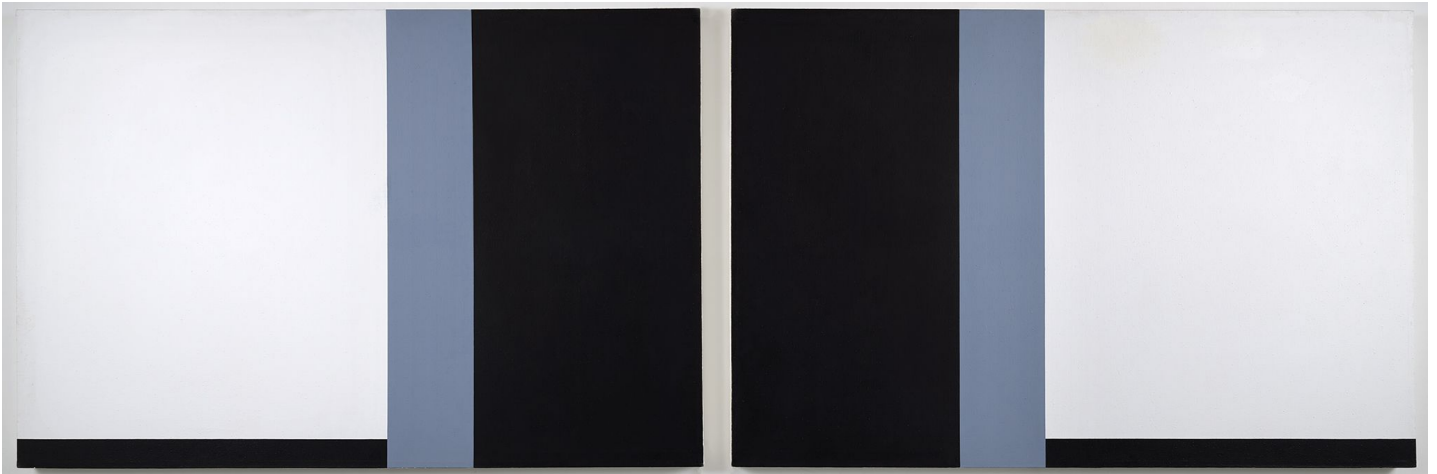

BERRY ■ CAMPBELL

Mary Dill Henry, *Alaska Series: North Slope #12*, 1977
Acrylic on canvas, 48 x 144 in. (121.9 x 365.8 cm)
MHEN-00008