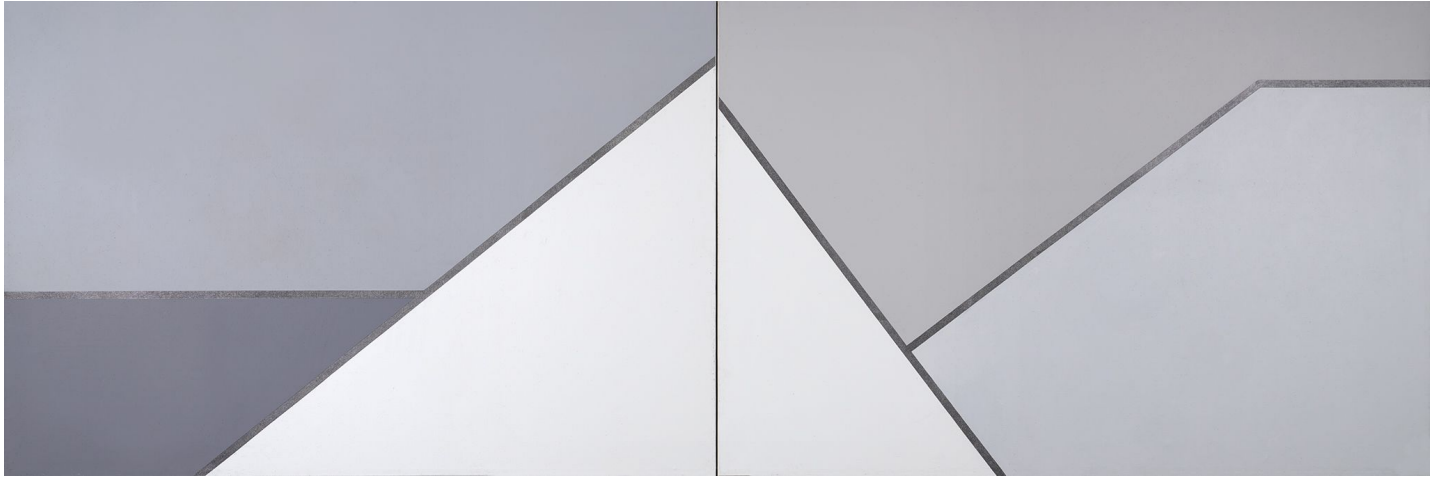

BERRY ■ CAMPBELL

Mary Dill Henry, *Alaska Series: North Slope #31*, 1977
Acrylic on canvas, 48 x 144 in. (121.9 x 365.8 cm)
MHEN-00013