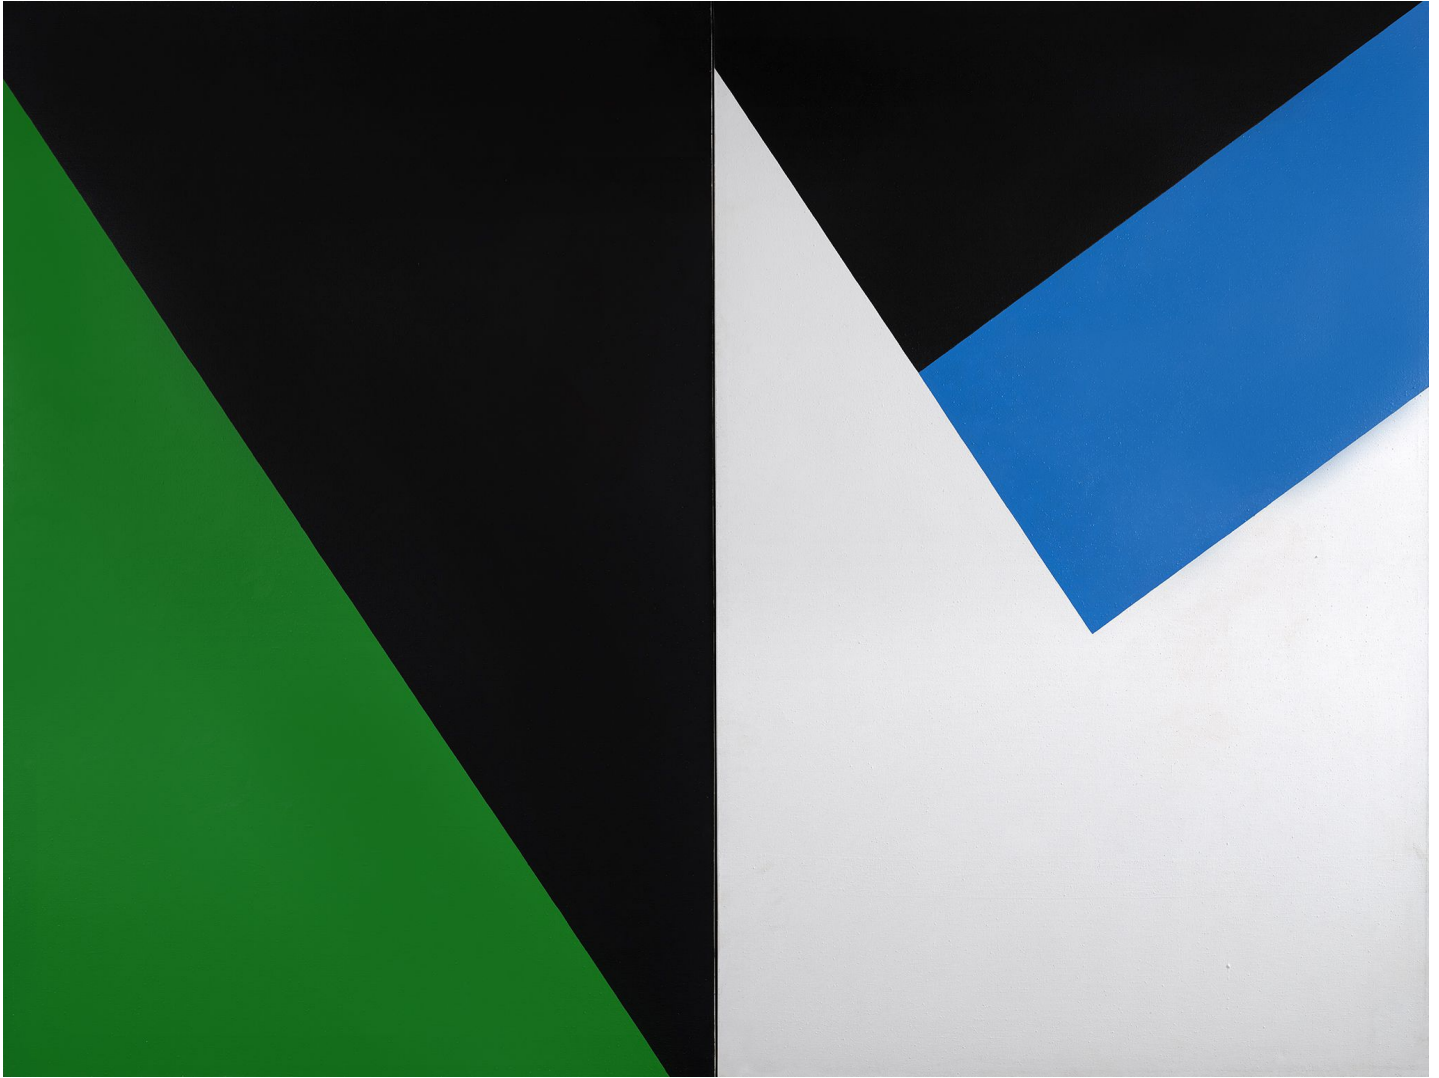

BERRY ■ CAMPBELL

Mary Dill Henry, *Blue Angle*, 1975
Acrylic on canvas, 72 x 96 in. (182.9 x 243.8 cm)
MHEN-00018