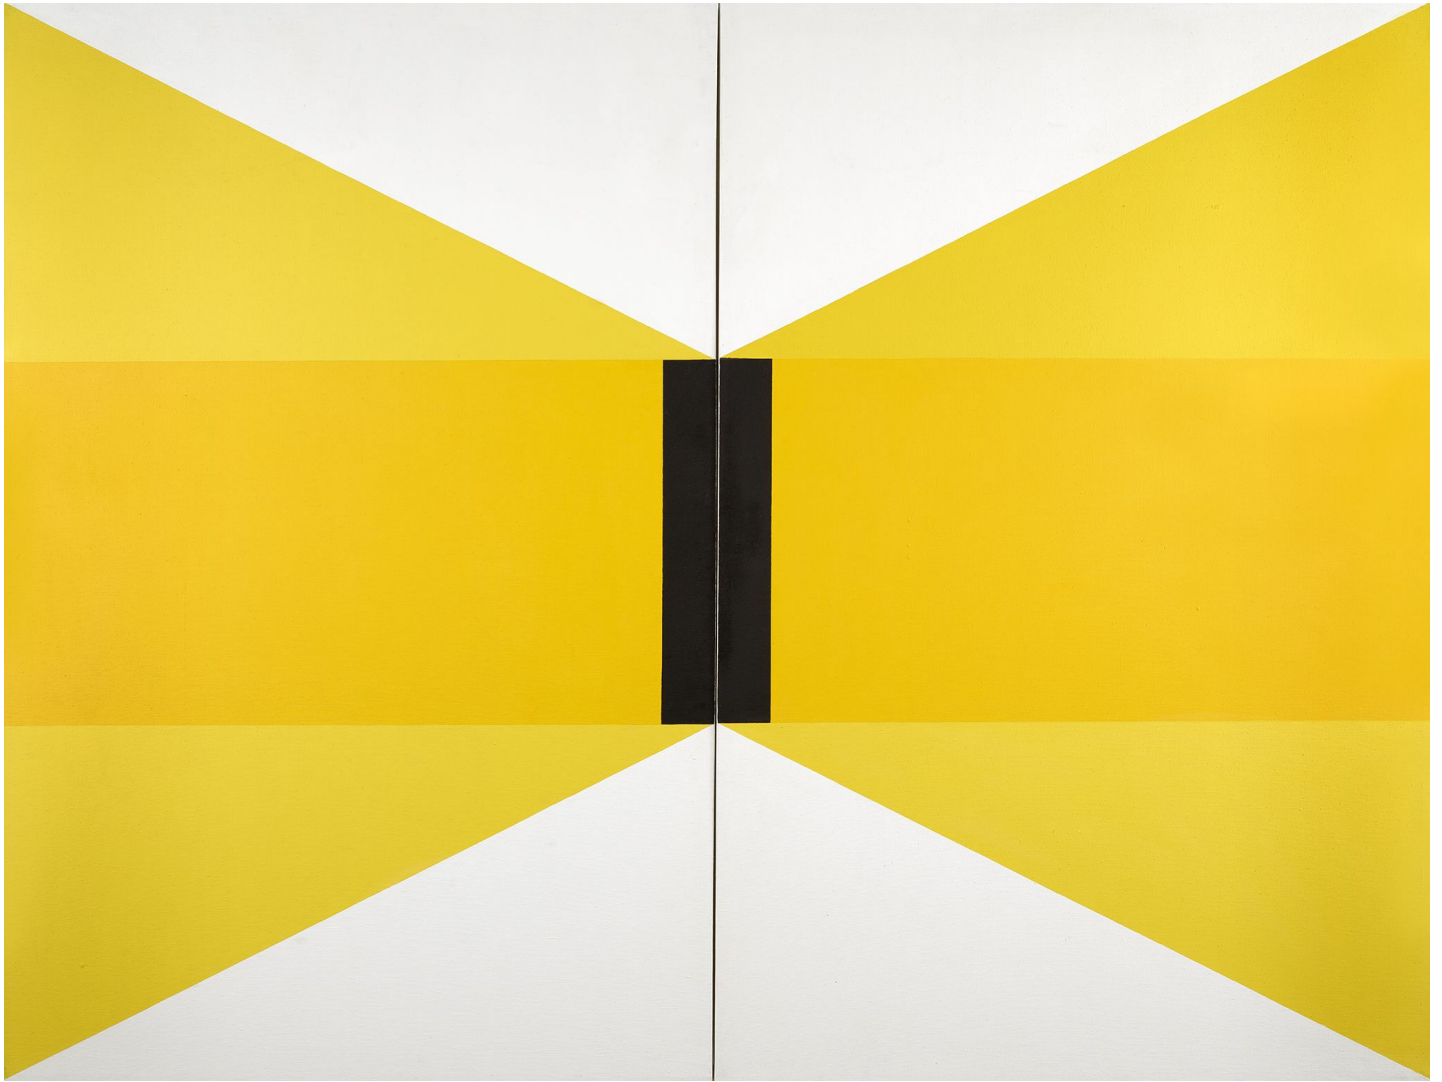

BERRY CAMPBELL

Mary Dill Henry, *Death of Sonoma*, 1975-84
Acrylic on canvas, 72 x 96 in. (182.9 x 243.8 cm)
MHEN-00032