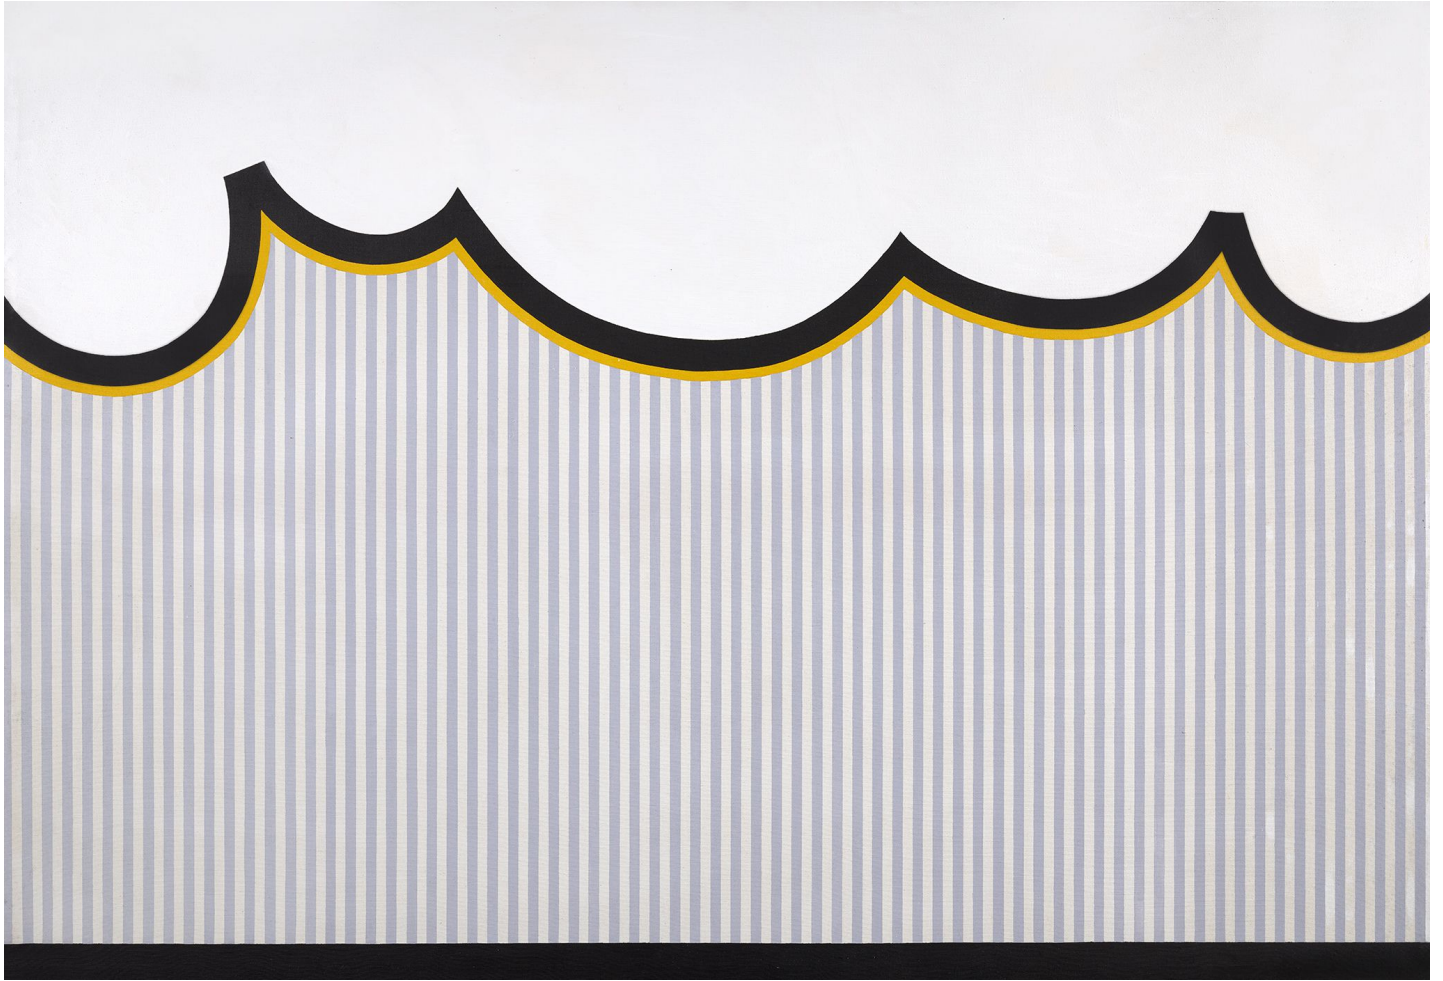

BERRY ■ CAMPBELL

Mary Dill Henry, *It Even Rains In California*, 1972-73
Acrylic on canvas, 49 1/2 x 71 1/2 in. (125.7 x 181.6 cm)
MHEN-00045