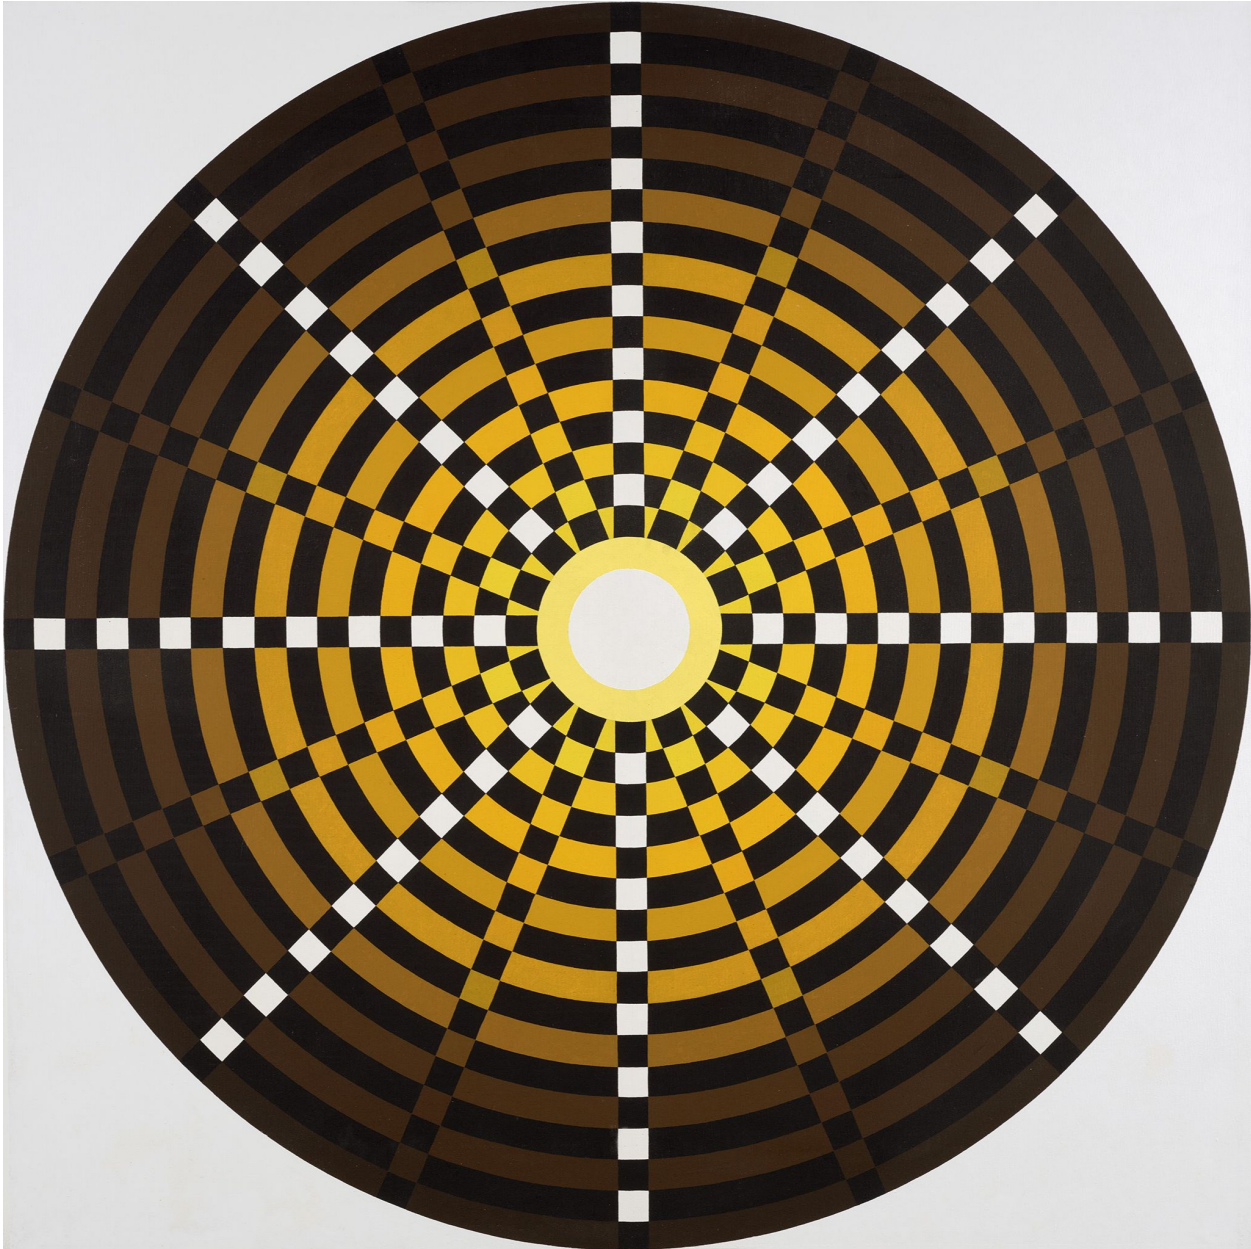

BERRY CAMPBELL

Mary Dill Henry, *Mandala #1*, 1969
Acrylic on canvas, 60 x 60 in. (152.4 x 152.4 cm)
MHEN-00053