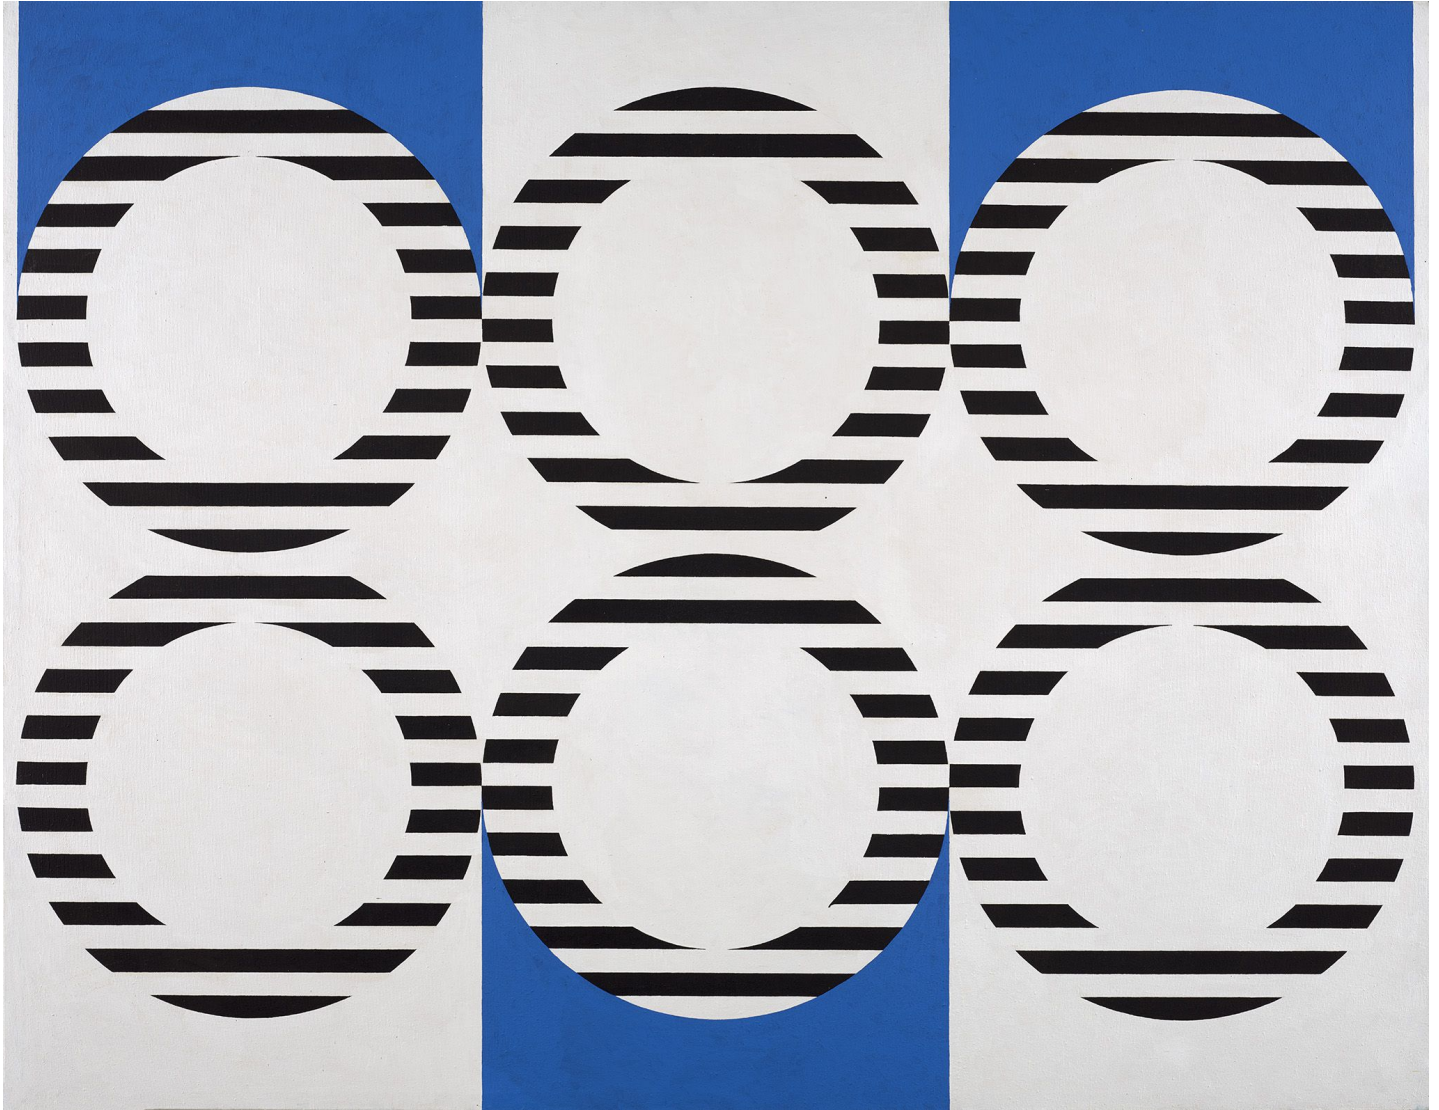

BERRY ■ CAMPBELL

Mary Dill Henry, *Pansynclastic Riddle*, 1966
Acrylic on canvas, 48 x 61 3/4 in. (121.9 x 156.8 cm)
MHEN-00074