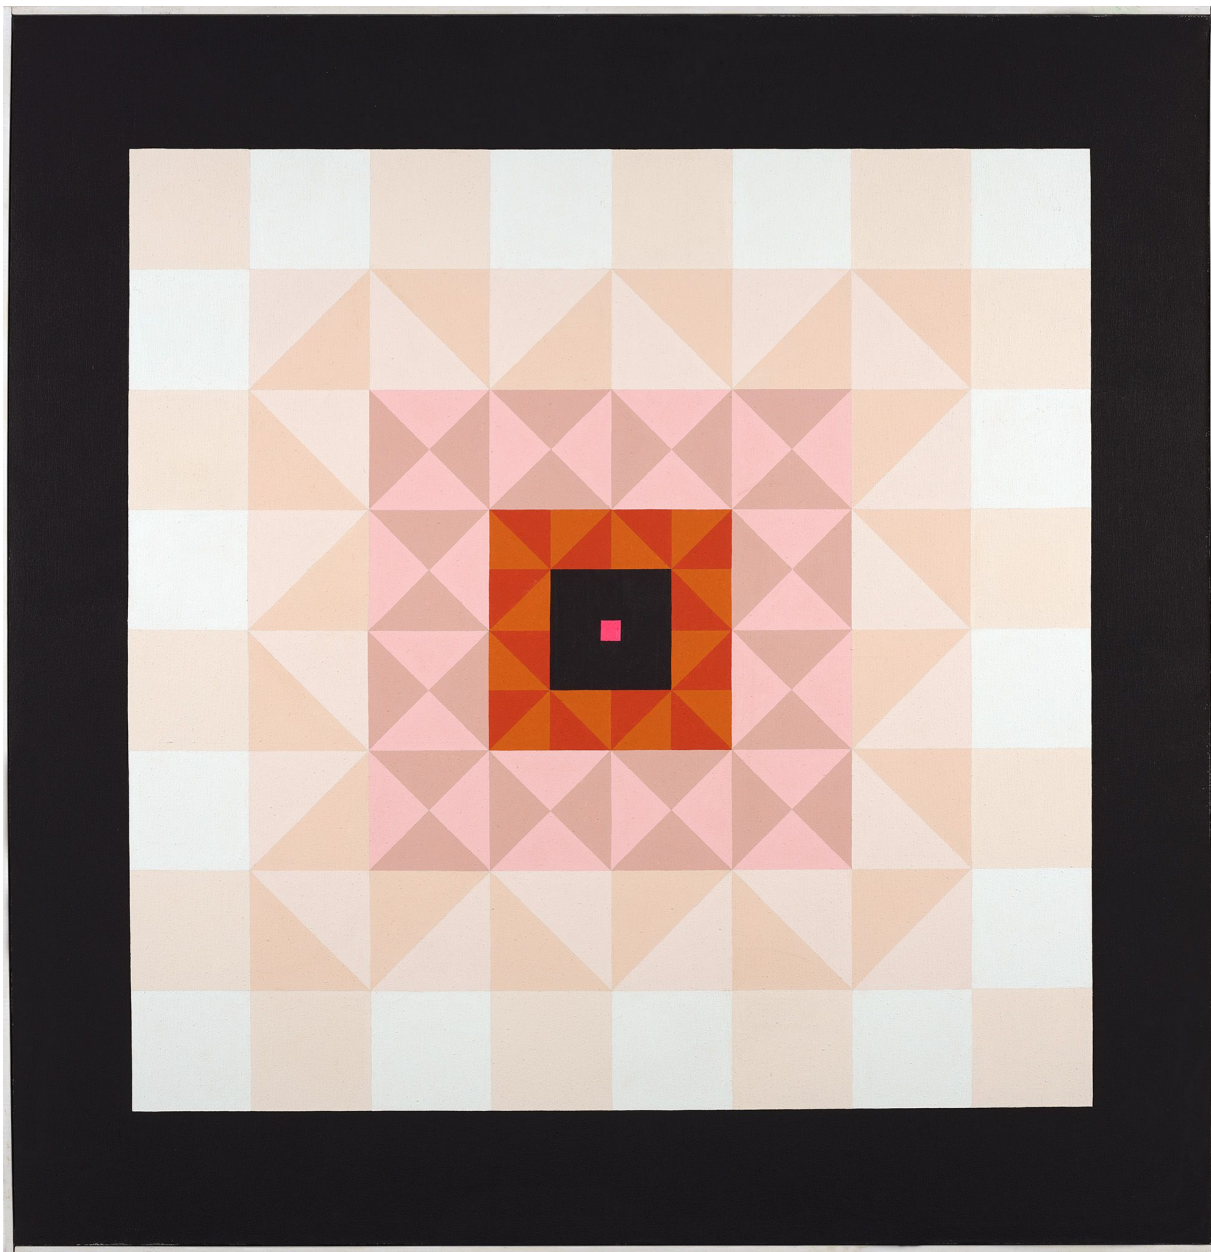

# BERRY ■ CAMPBELL

Mary Dill Henry, *Rapunzel's Tower*, 1965  
Acrylic on canvas, 61 1/2 x 60 in. (156.2 x 152.4 cm)  
MHEN-00081