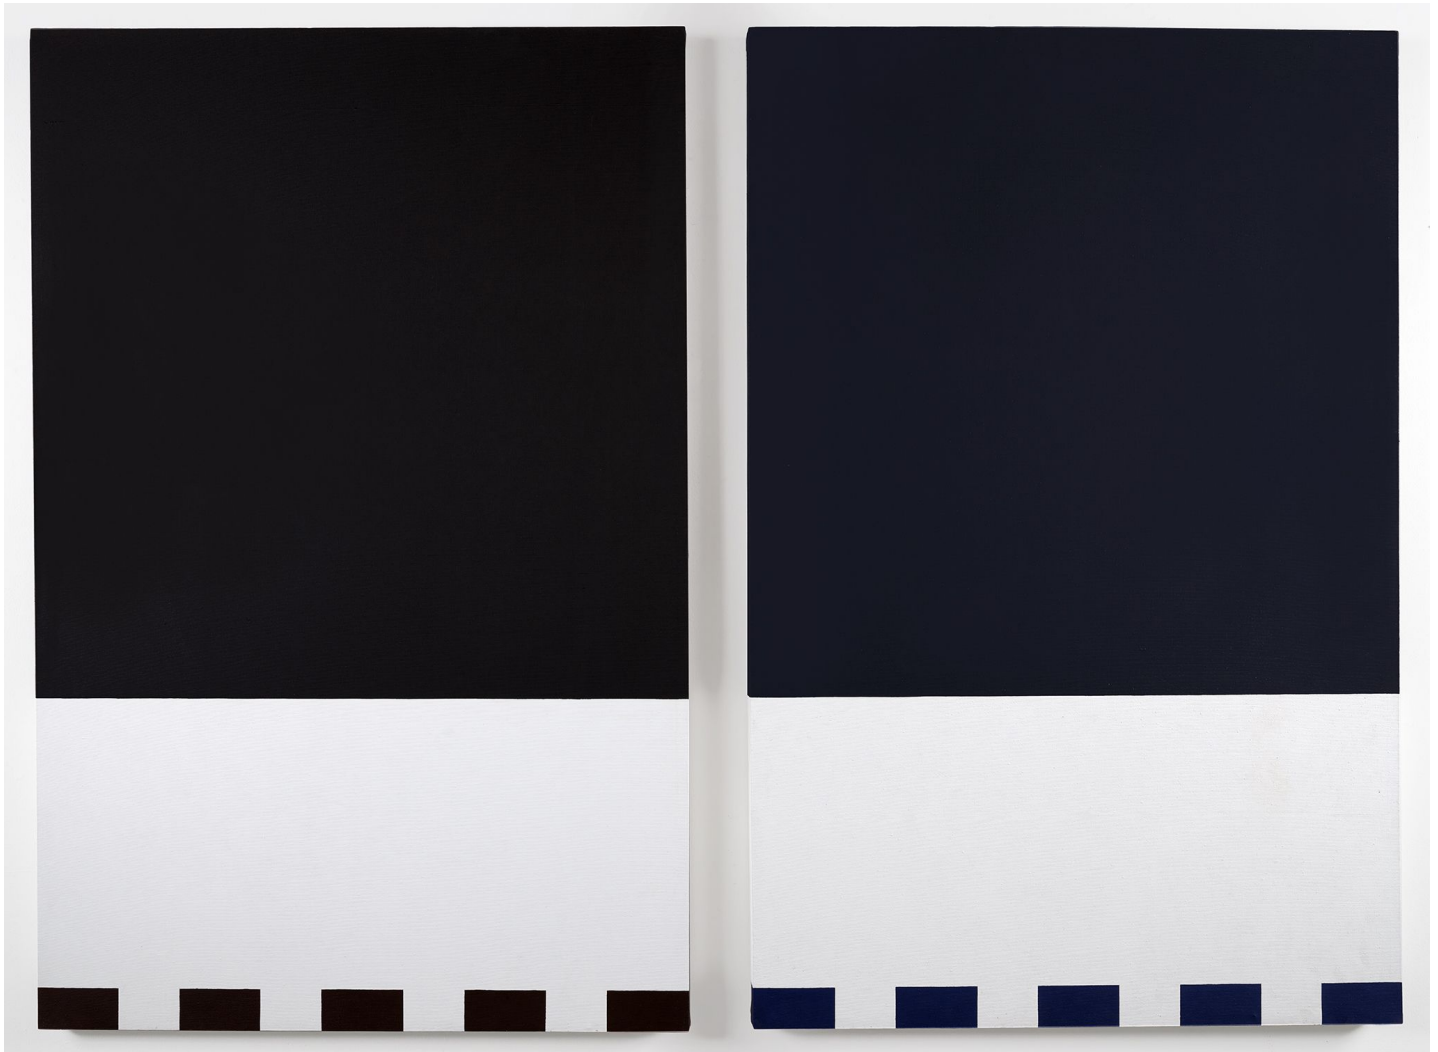

# BERRY ■ CAMPBELL

Mary Dill Henry, *Zen Garden Nanzen-Ji*, 1975-84  
Acrylic on canvas, 72 x 96 in. (182.9 x 243.8 cm)  
MHEN-00112