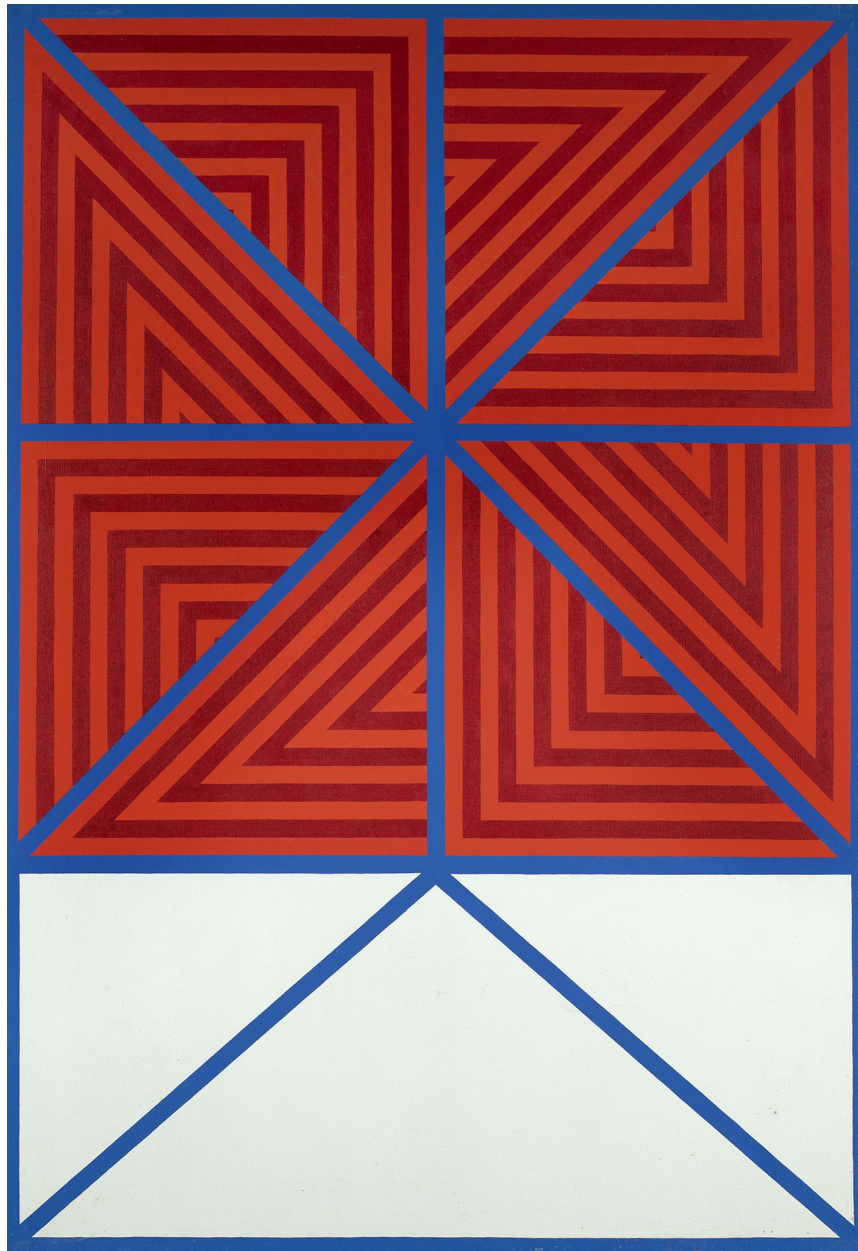

BERRY ■ CAMPBELL

Mary Dill Henry, *Afternoon Raga*, 1970
Acrylic on canvas, 71 x 49 1/2 in. (180.3 x 125.7 cm)
MHEN-00002