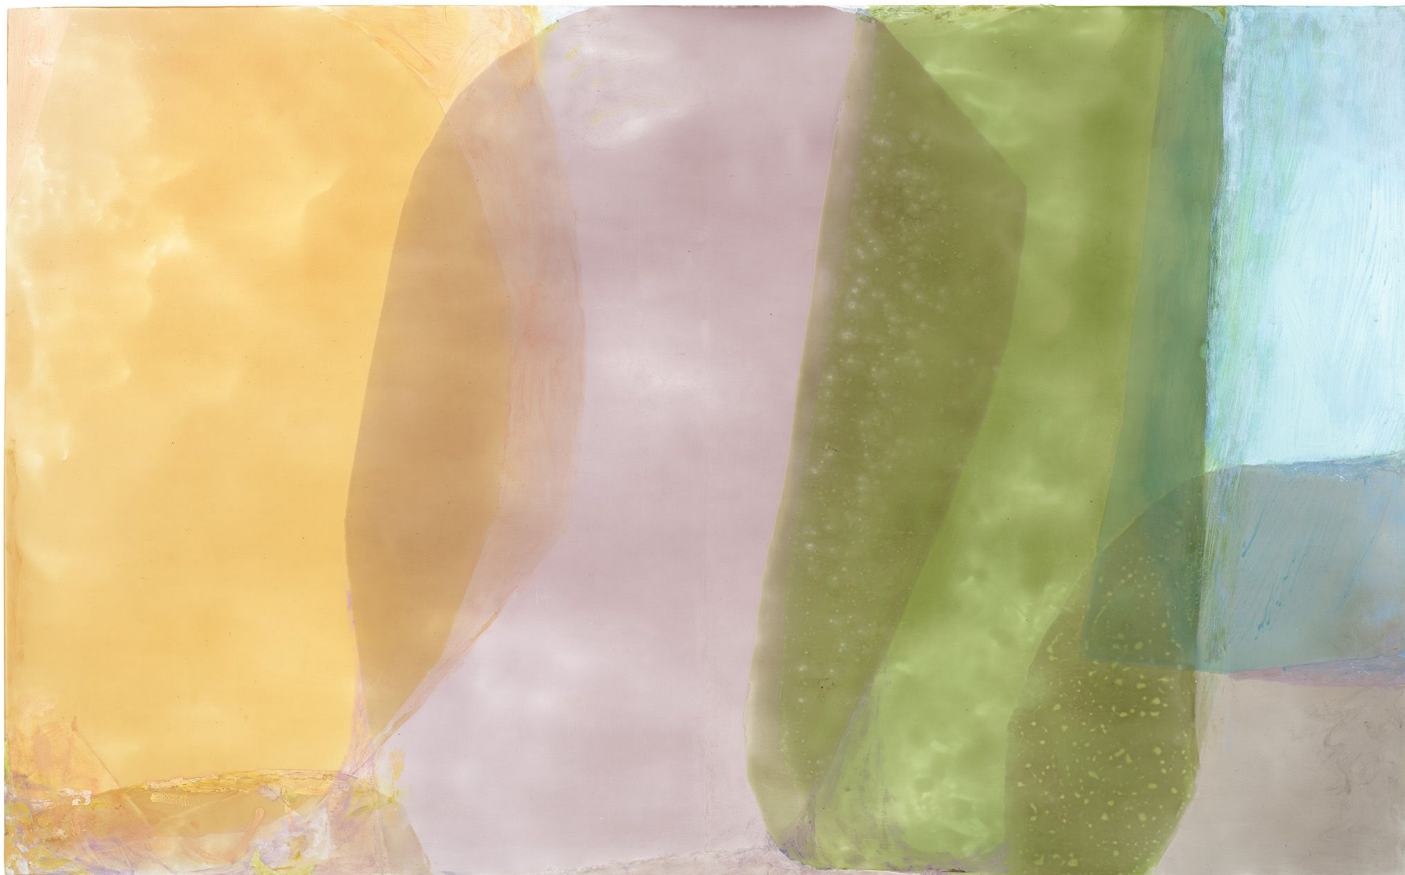

# BERRY ■ CAMPBELL

Jill Nathanson, *Light Measure*, 2020

Acrylic and polymers with oil on panel, 49 1/2 x 80 in. (125.7 x 203.2 cm)

NAT-00130