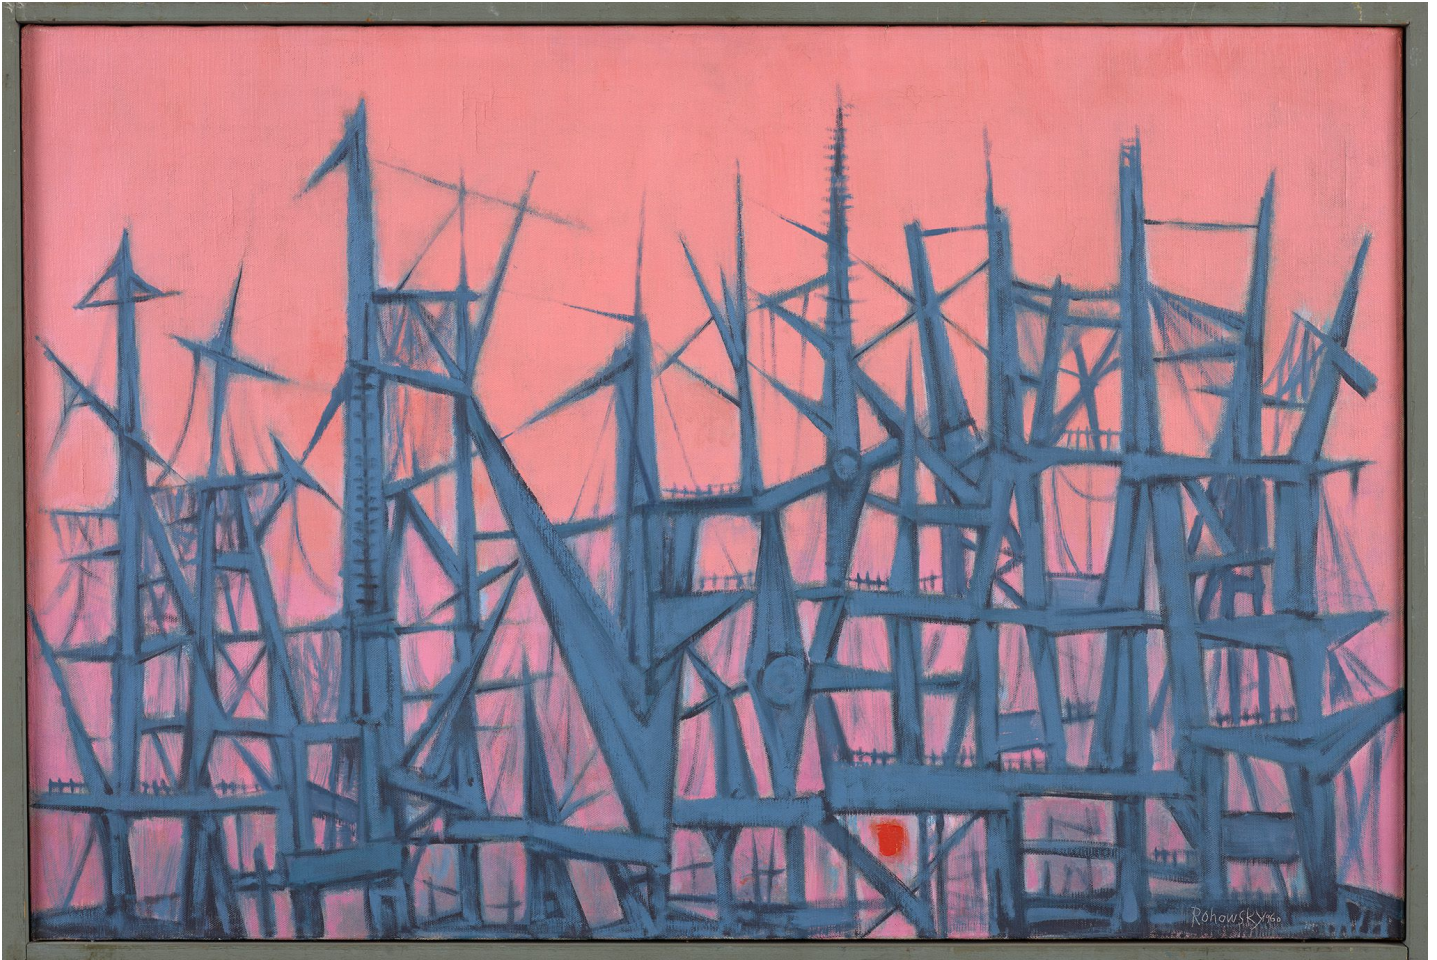

# BERRY ■ CAMPBELL

Meyers Rohowsky, *NJ Structures, Sunset*, c. 1960  
Oil on canvas, 25 x 37 1/4 in. (63.5 x 94.6 cm)  
ROH-00018