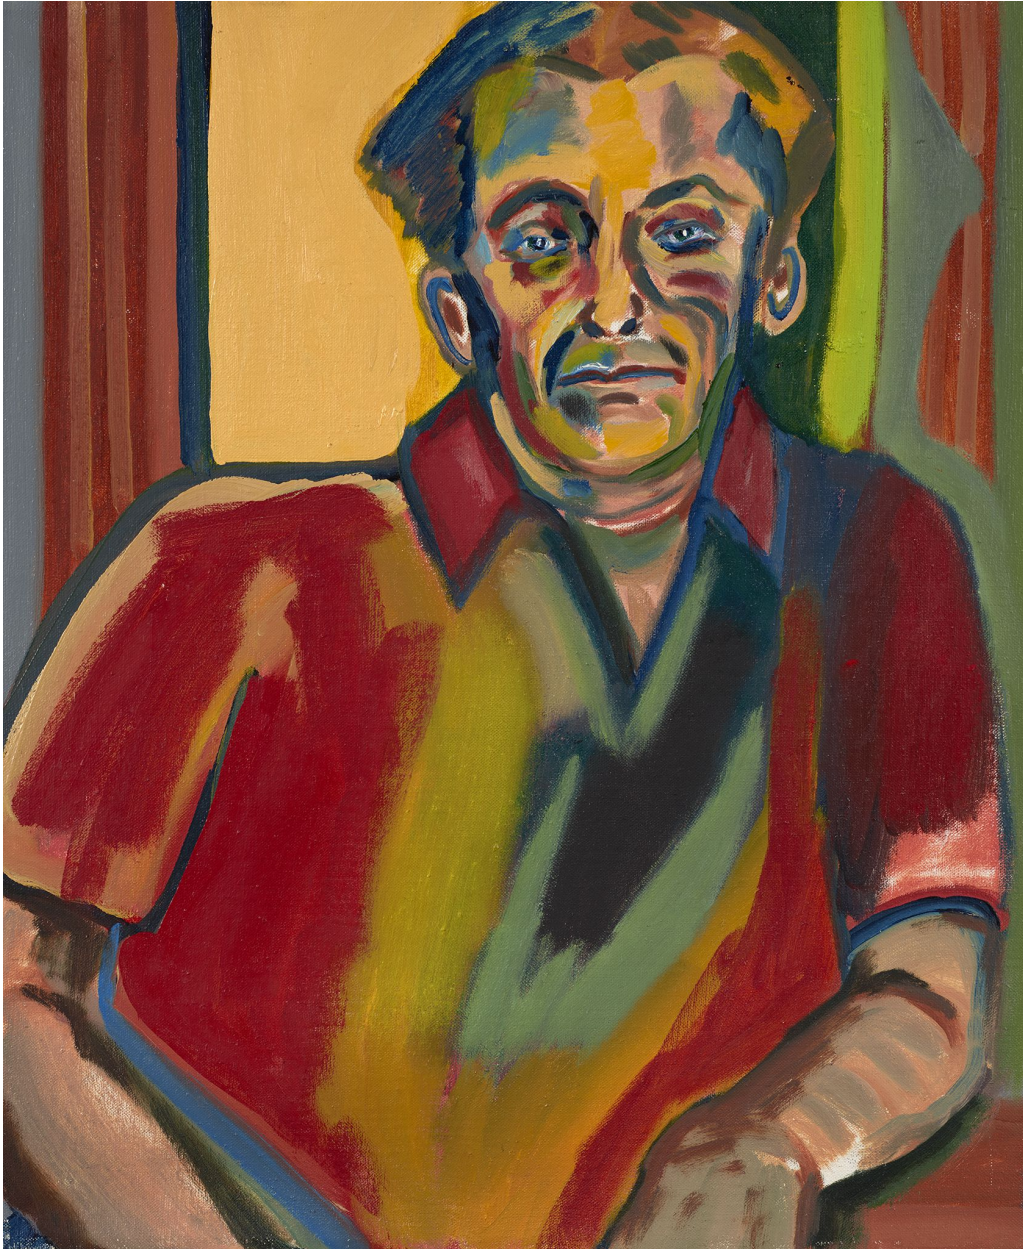

BERRY ■ CAMPBELL

Frederick J. Brown, *Jacques Lipchitz*, 1992-1993
Oil on linen, 24 x 20 in. (61 x 50.8 cm)
BROW-00056