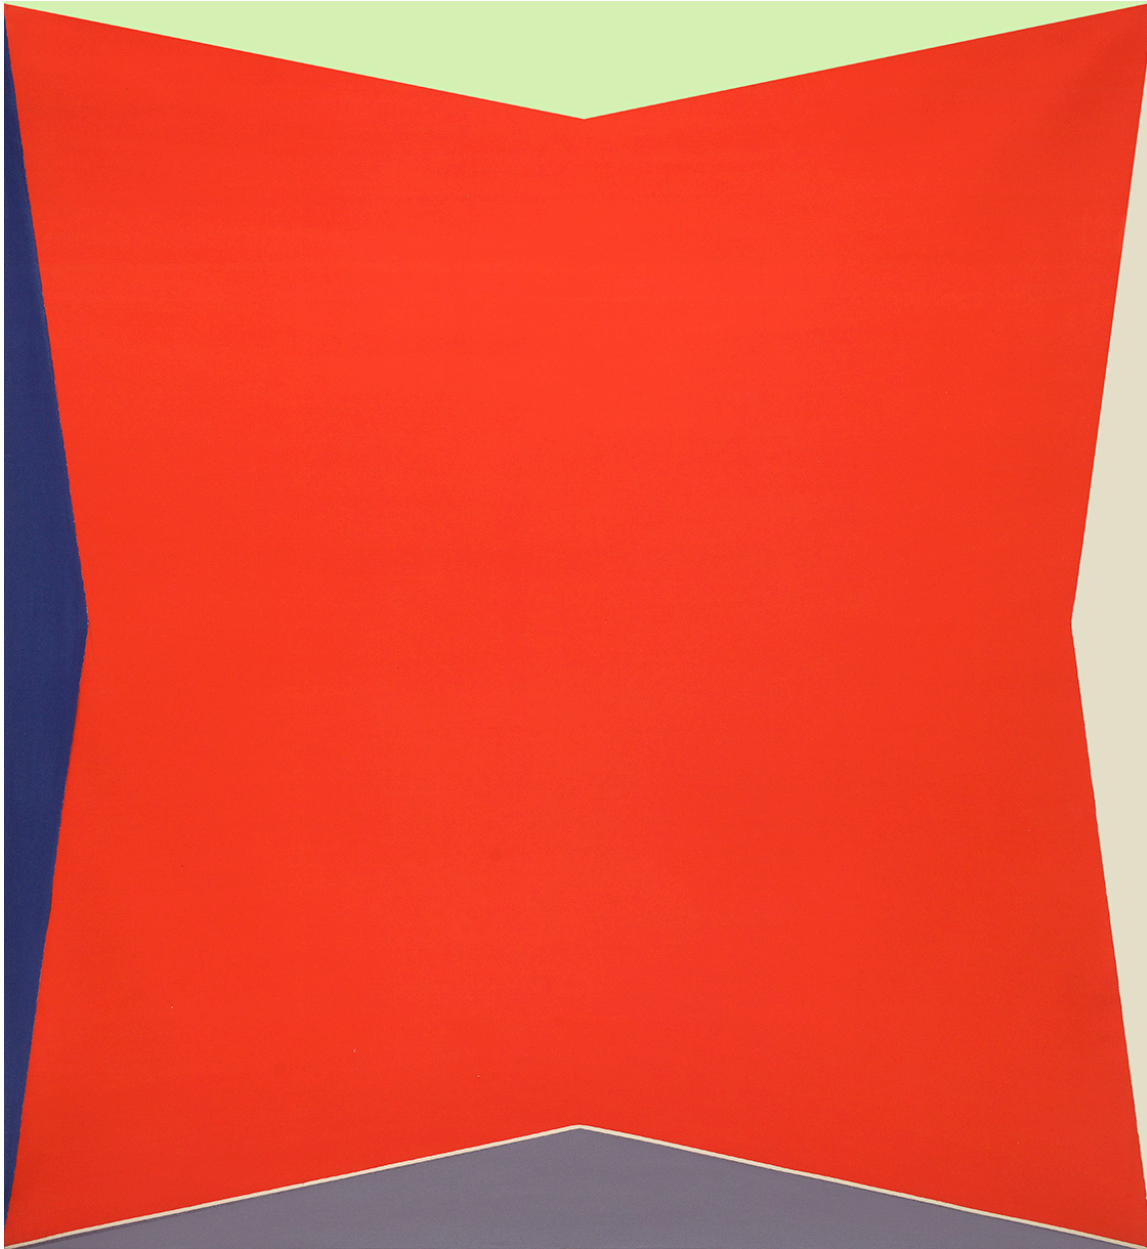

BERRY ■ CAMPBELL

Larry Zox, *Untitled*, c. 1969
Acrylic on canvas, 78 x 72 in. (198.1 x 182.9 cm)
ZOX-00053