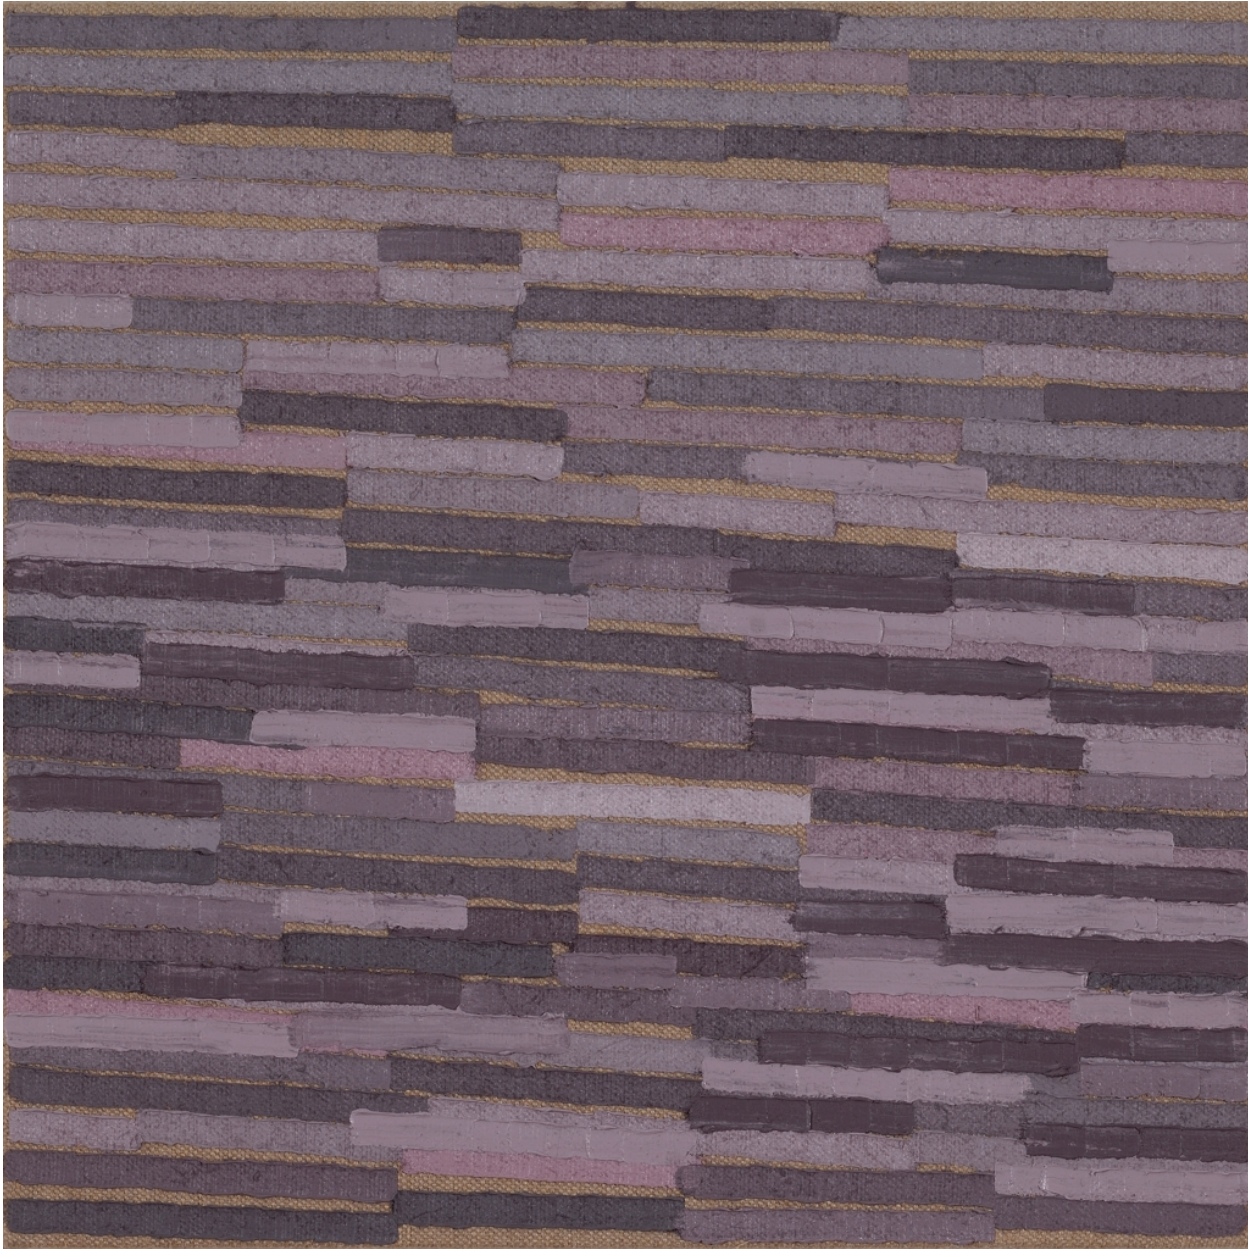

BERRY ■ CAMPBELL

Eric Dever, *NSIBTW 30*, 2014
Oil on linen, 20 x 20 in. (50.8 x 50.8 cm)
DEV-00018