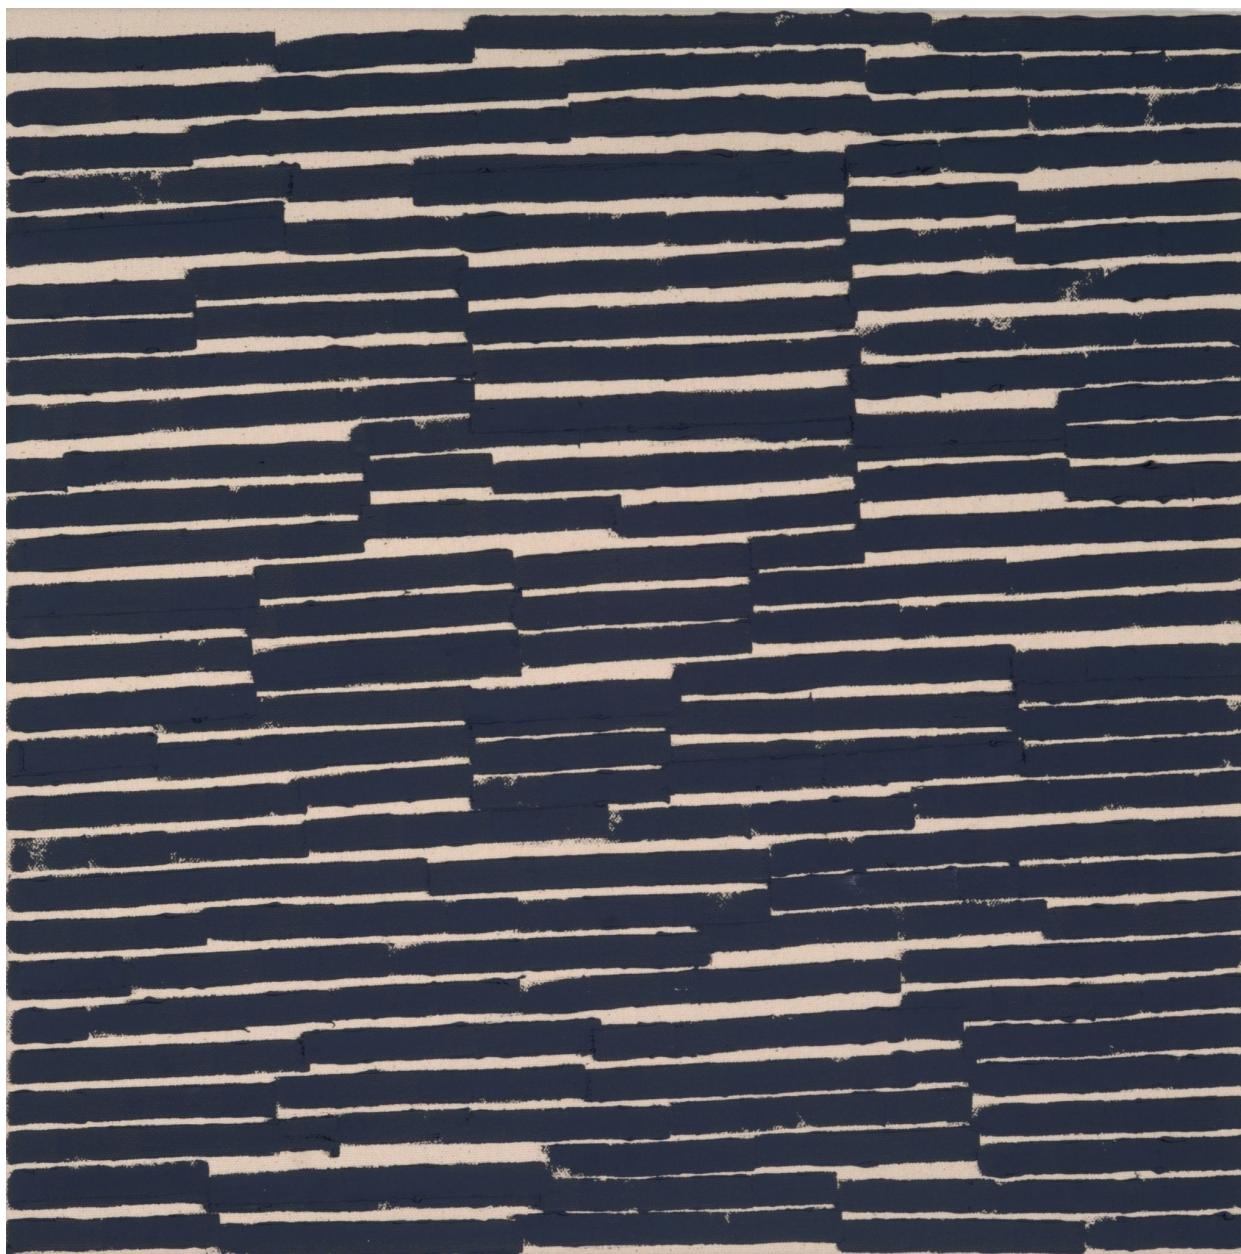

BERRY ■ CAMPBELL

Eric Dever, *Ivory Black Grayscale No. 1.14*, 2014
Oil on canvas, 20 x 20 in. (50.8 x 50.8 cm)
DEV-00033