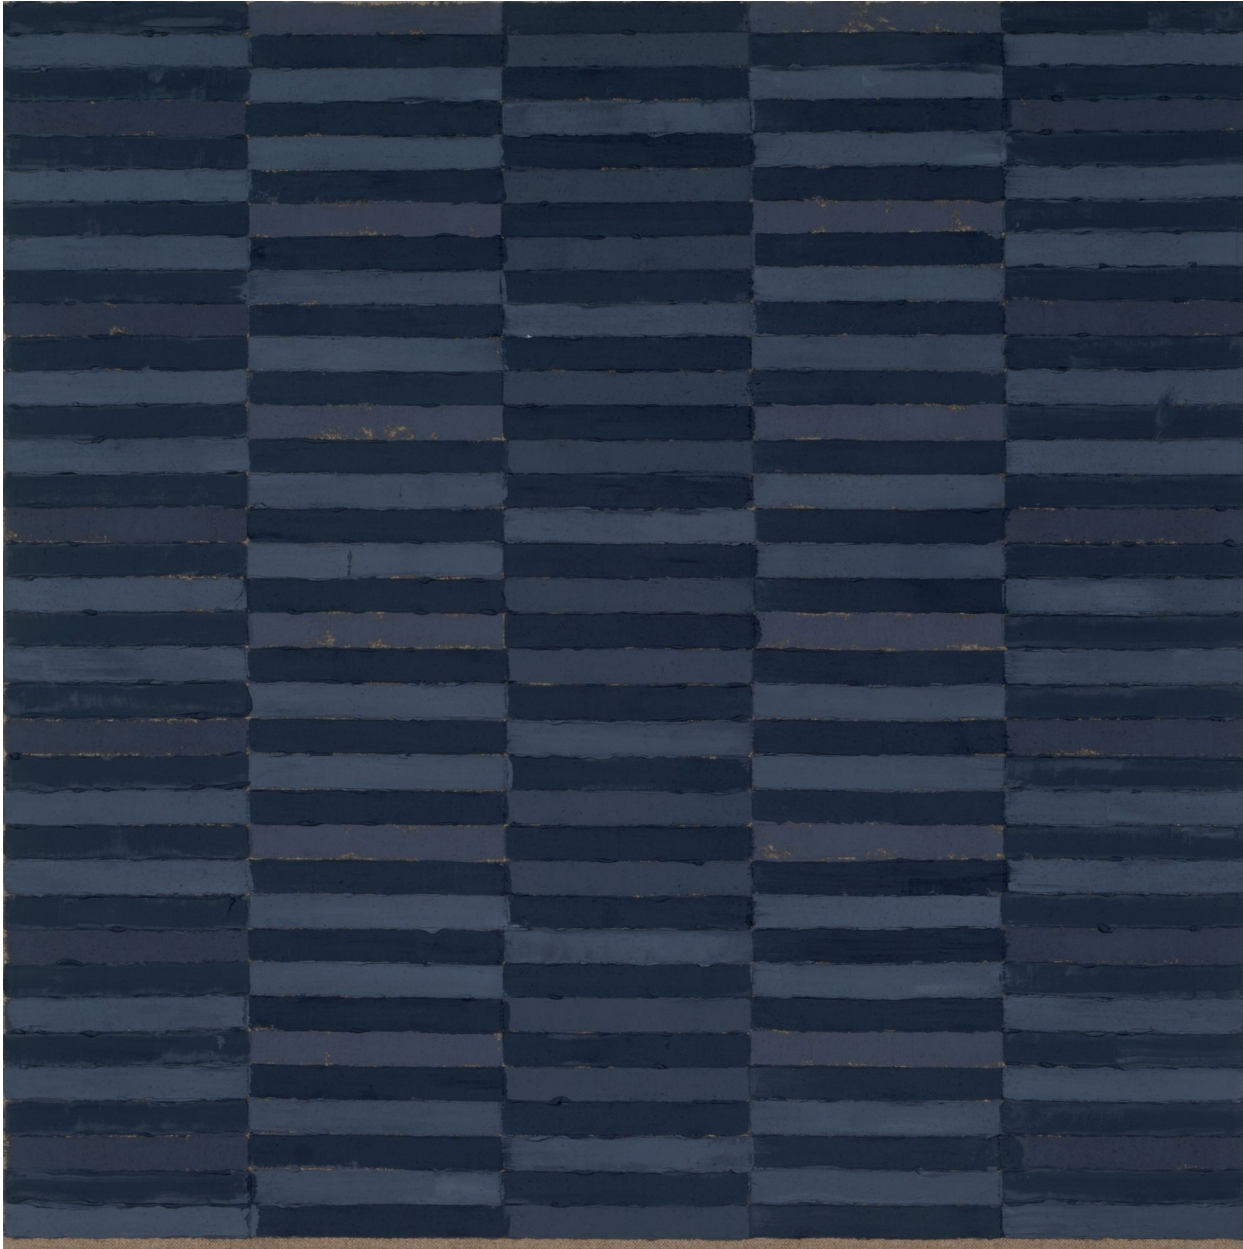

BERRY ■ CAMPBELL

Eric Dever, *Ivory Black Grayscale No. 1.17*, 2014
Oil on linen, 20 x 20 in. (50.8 x 50.8 cm)
DEV-00034