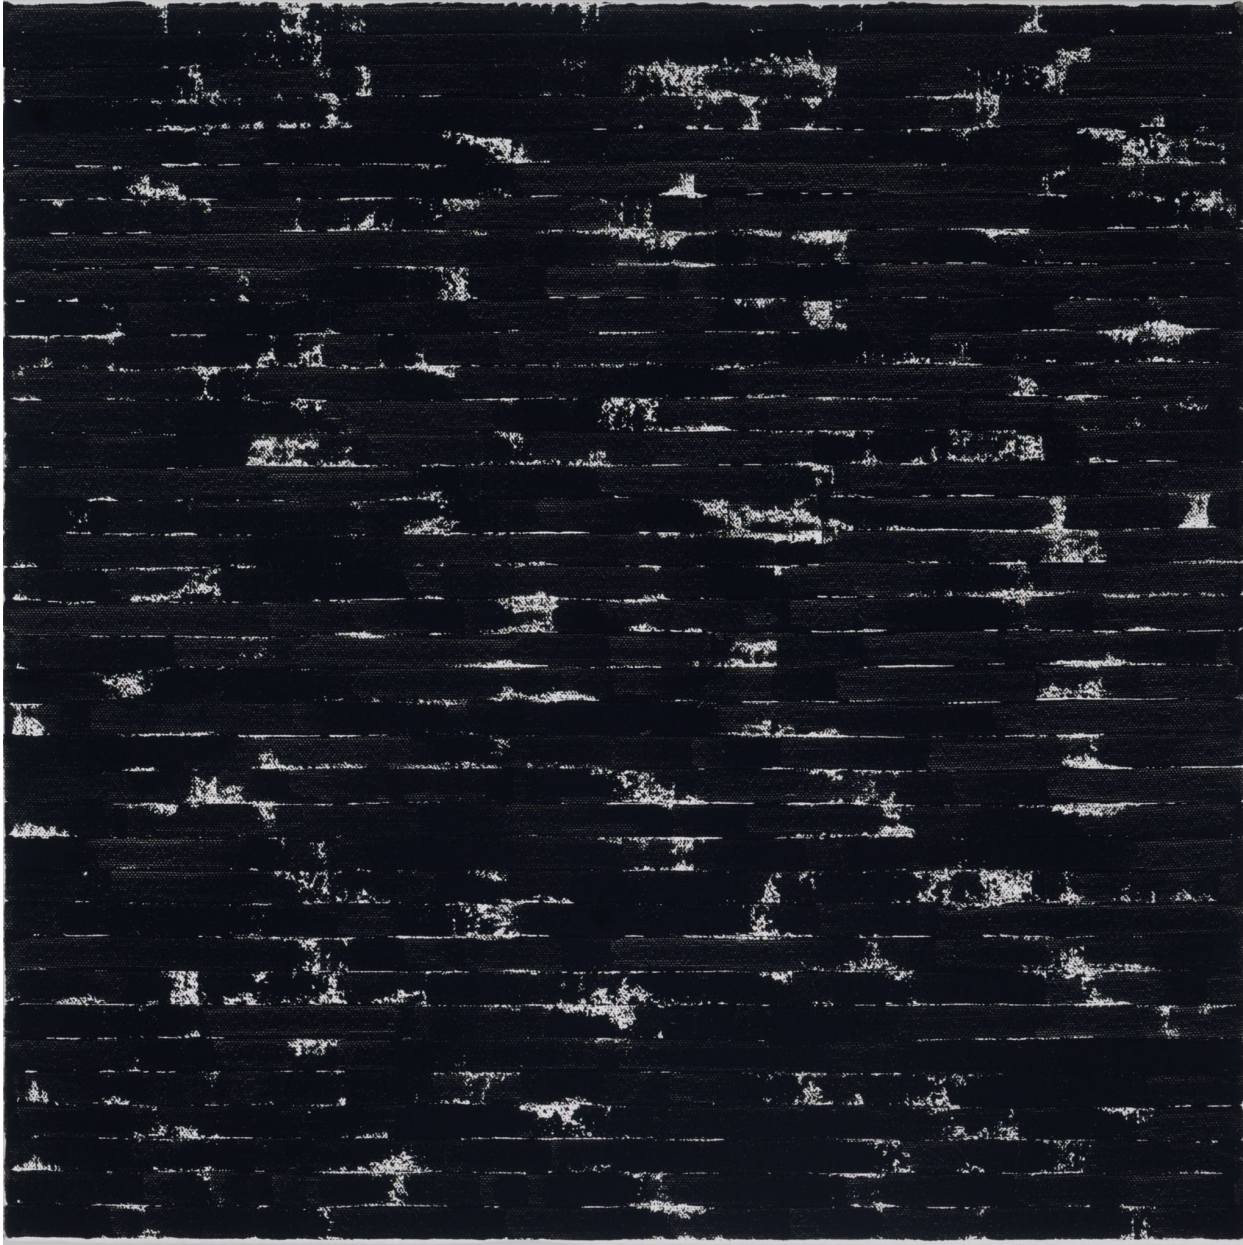

BERRY ■ CAMPBELL

Eric Dever, *Ivory Black Grayscale No. 1.6*, 2014
Oil on canvas, 20 x 20 in. (50.8 x 50.8 cm)
DEV-00031