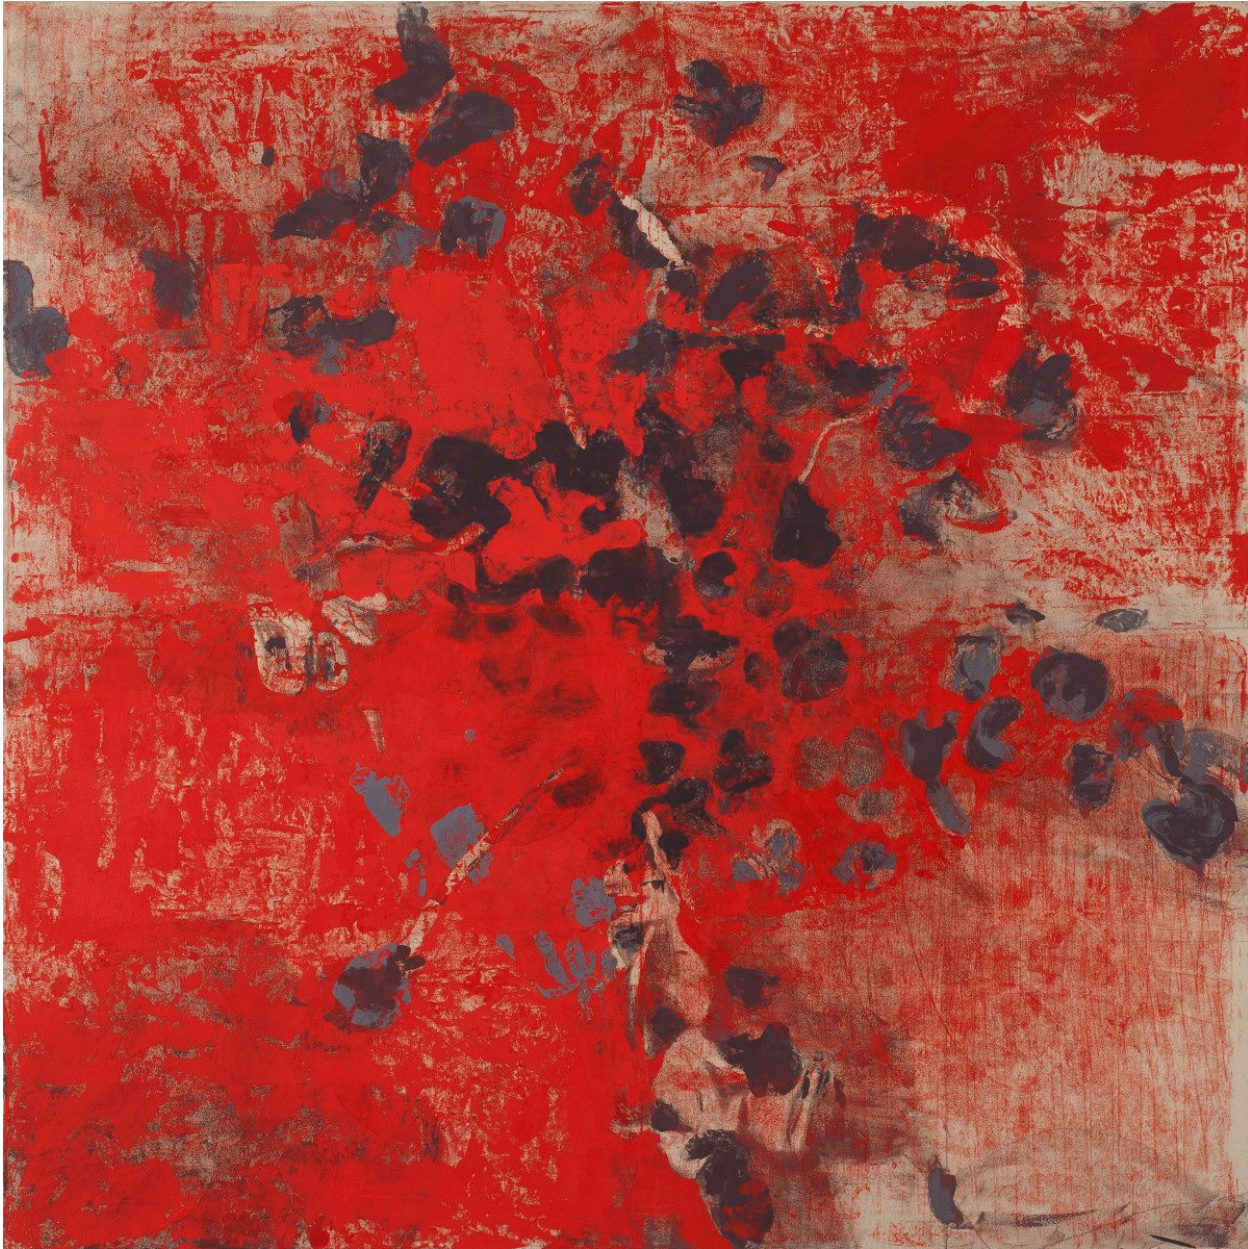

# BERRY ■ CAMPBELL

Eric Dever, *NSIBTW 49*, 2015  
Oil on canvas, 72 x 72 in. (182.9 x 182.9 cm)  
DEV-00064