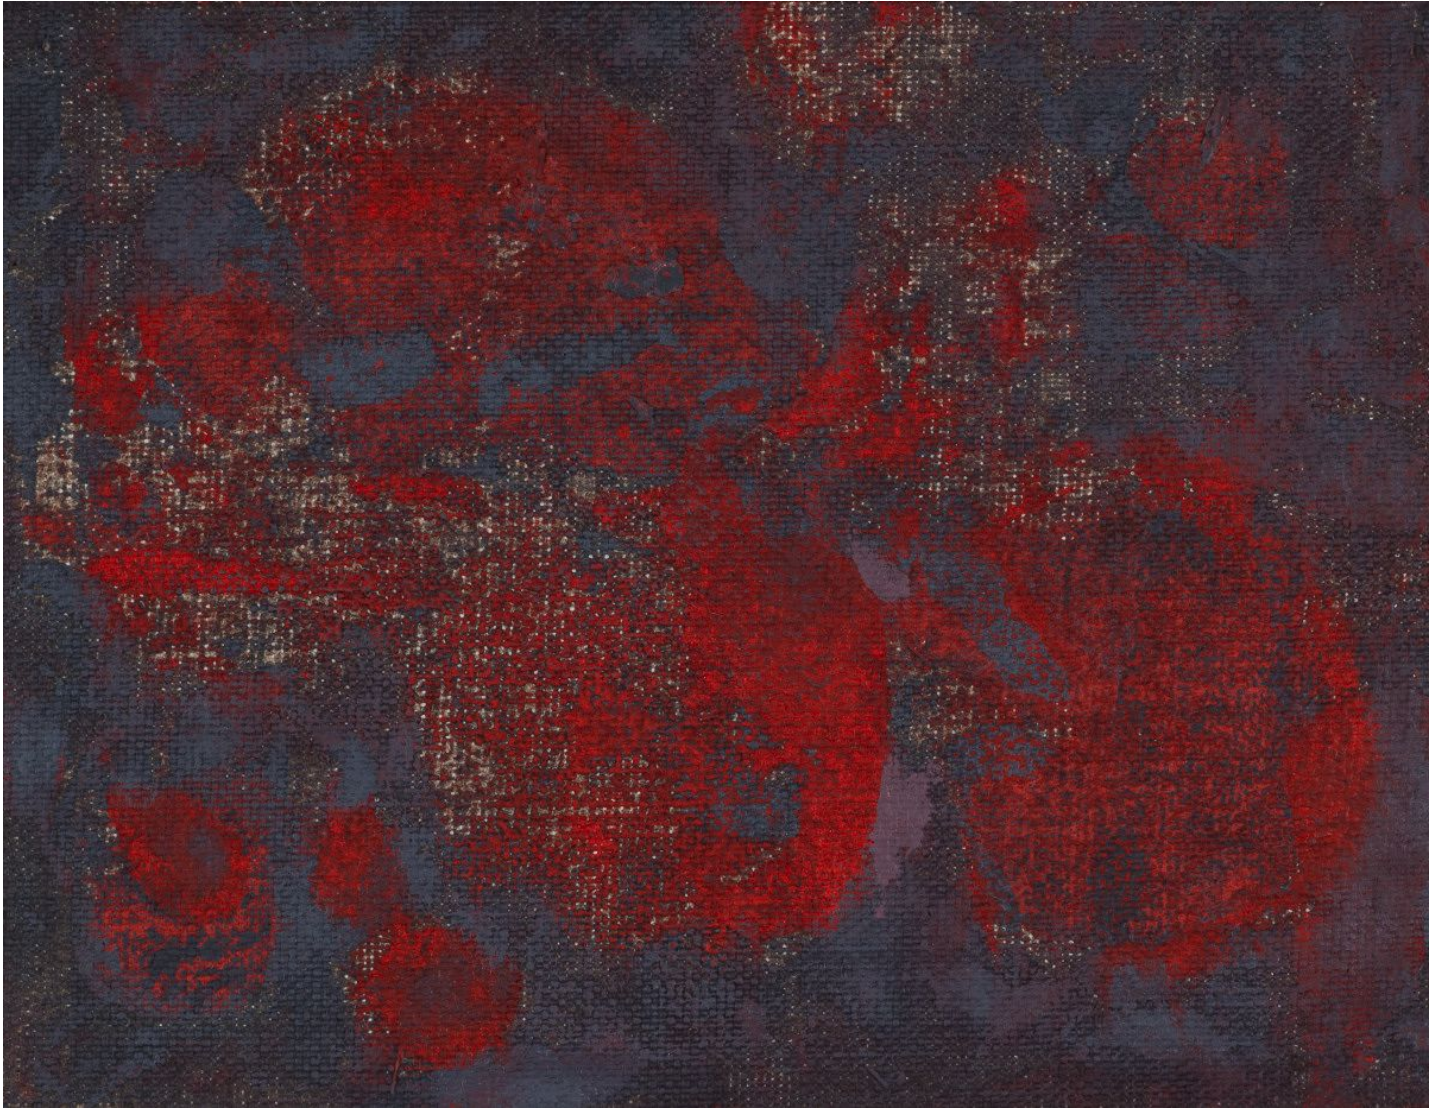

# BERRY ■ CAMPBELL

Eric Dever, *MBNSTW-25*, 2015  
Oil on linen, 7 x 9 in. (17.8 x 22.9 cm)  
DEV-00059