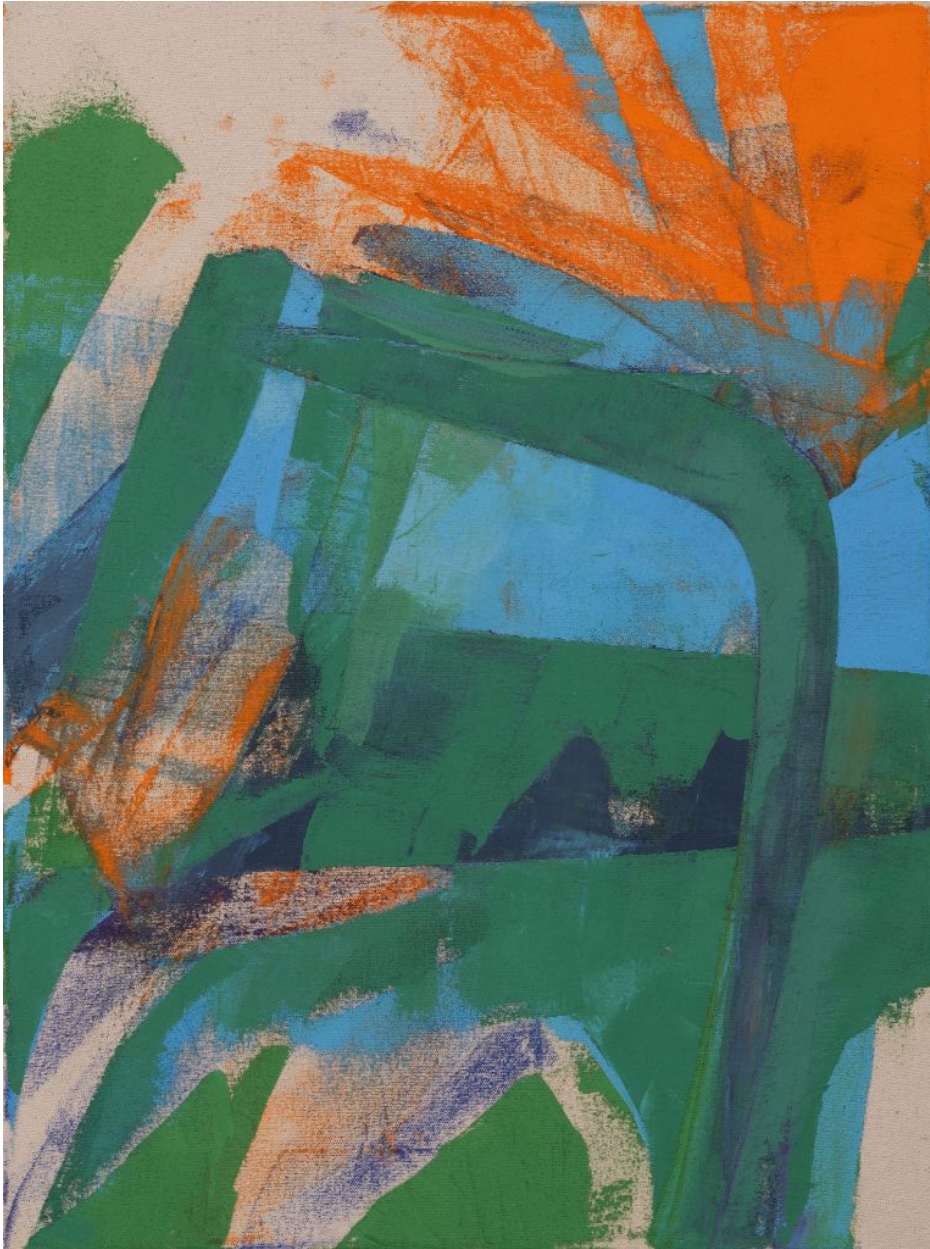

# BERRY ■ CAMPBELL

Eric Dever, *Dunbarton Avenue*, 1965, 2019  
Oil on canvas, 24 x 18 in. (61 x 45.7 cm)  
DEV-00122