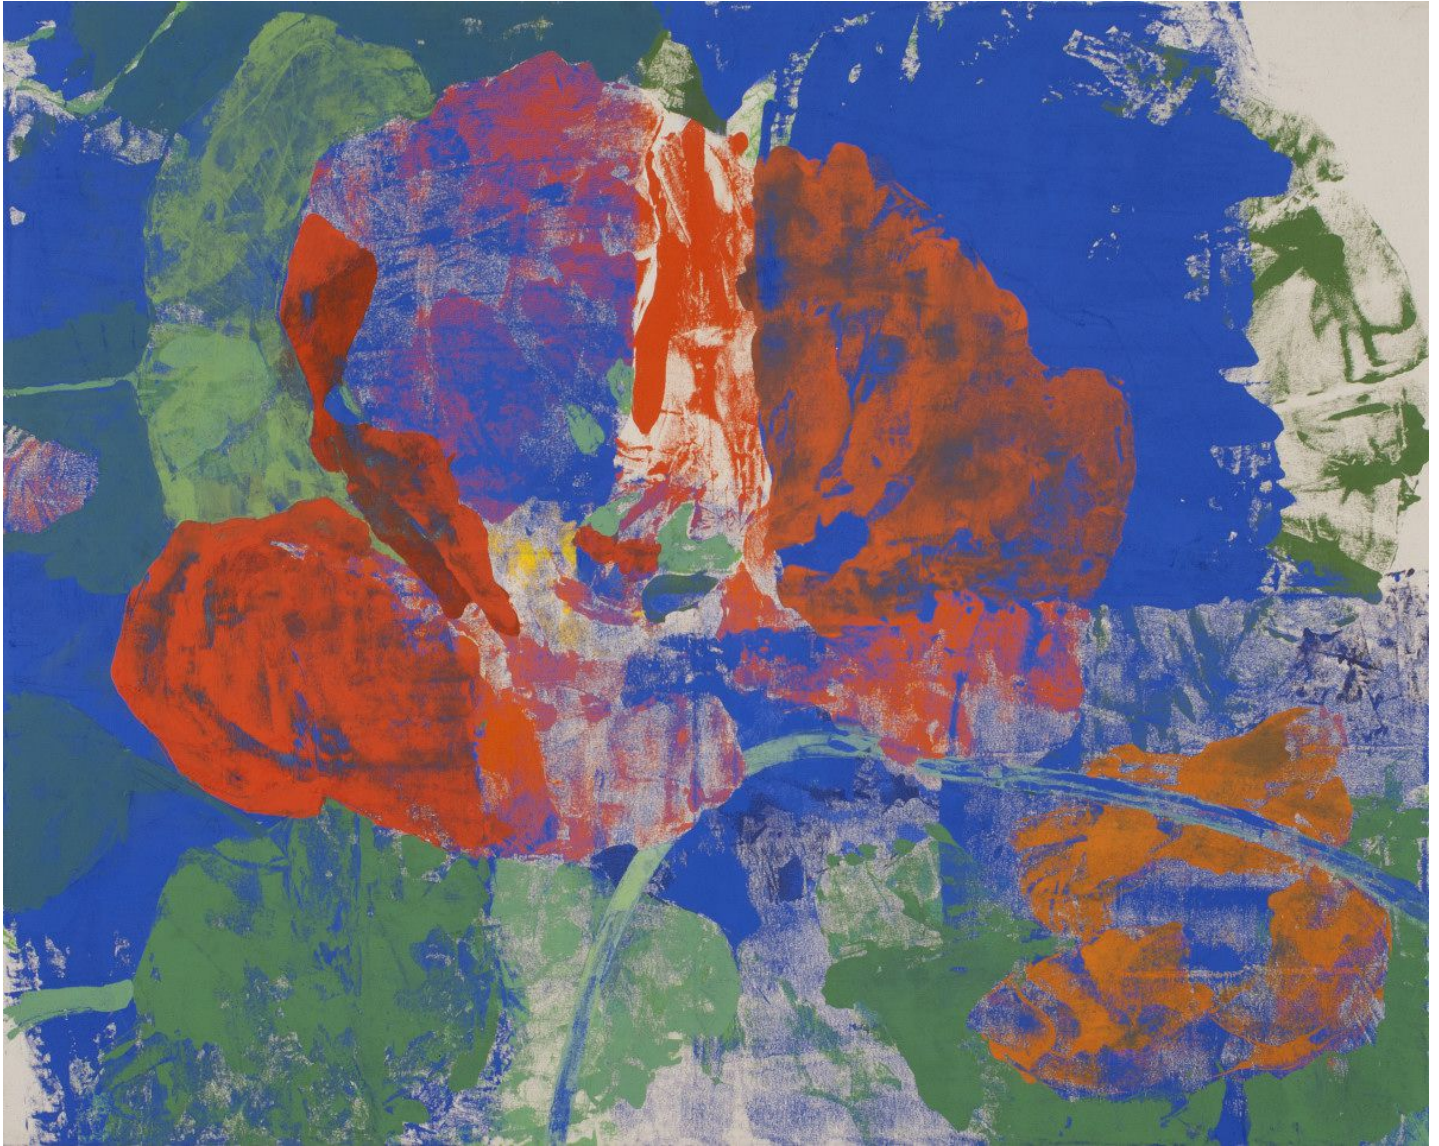

BERRY ■ CAMPBELL

Eric Dever, *July 22nd*, 2016
Oil on canvas, 48 x 60 in. (121.9 x 152.4 cm)
DEV-00092