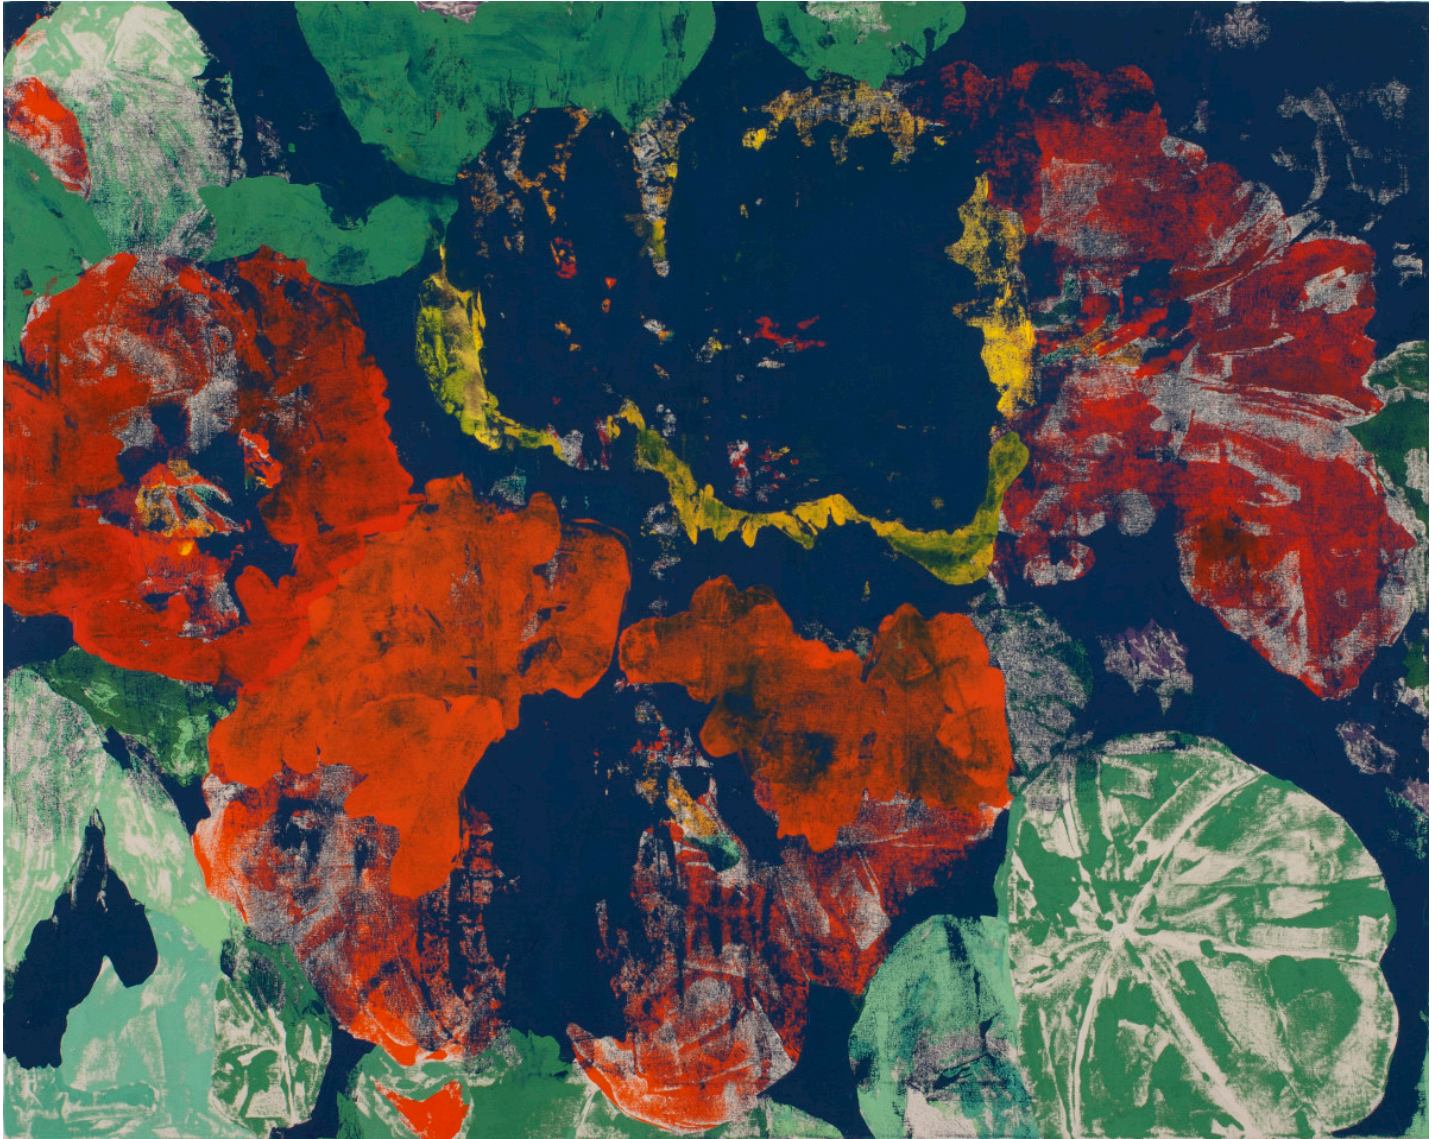

# BERRY ■ CAMPBELL

Eric Dever, *November 9th*, 2016  
Oil on canvas, 48 x 60 in. (121.9 x 152.4 cm)  
DEV-00076