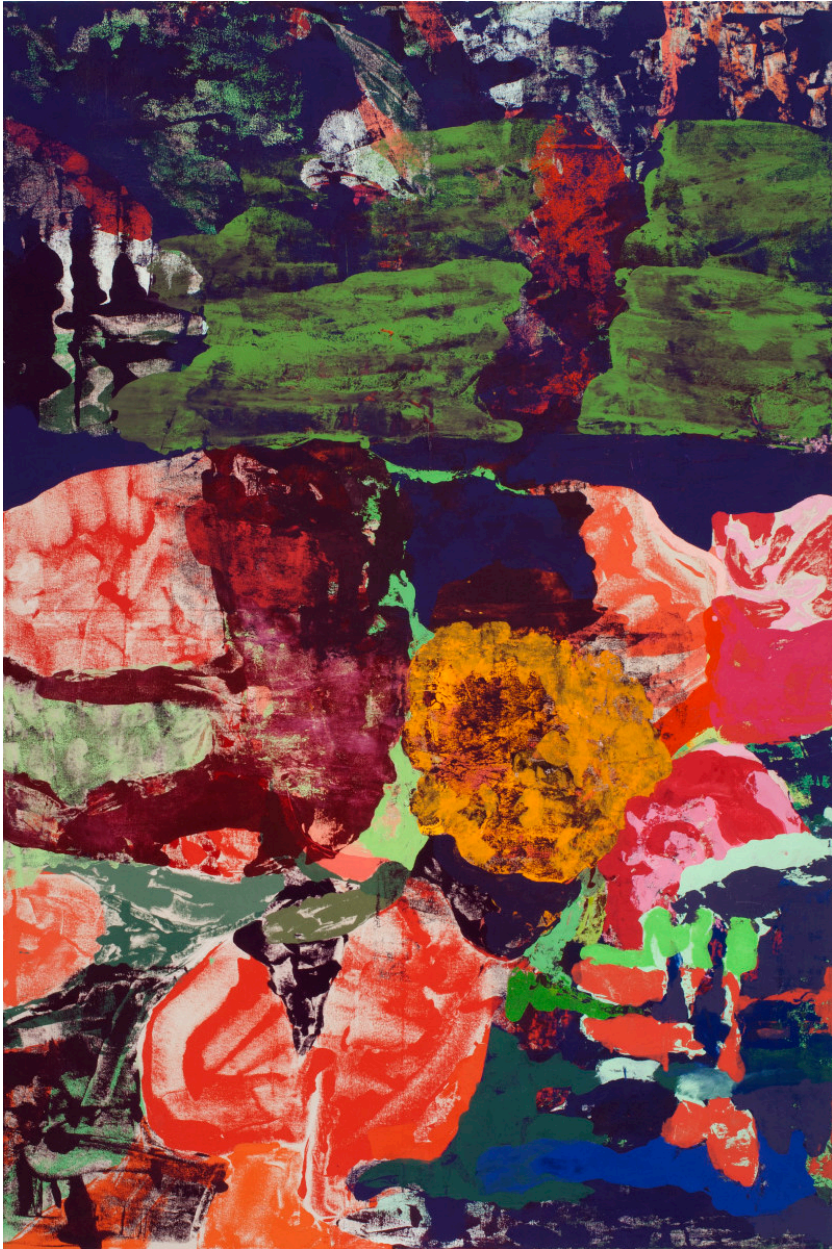

BERRY ■ CAMPBELL

Eric Dever, *August 5th*, 2016
Oil on canvas, 72 x 48 in. (182.9 x 121.9 cm)
DEV-00075