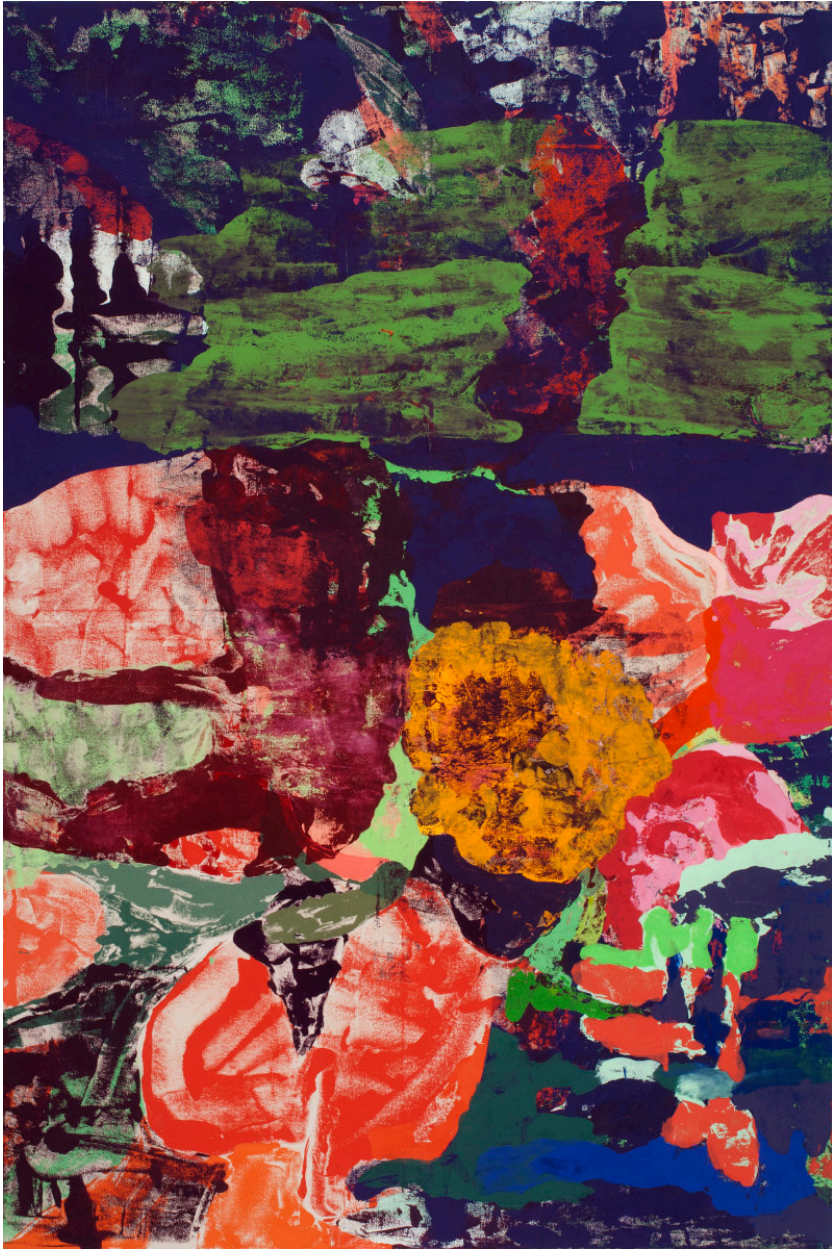

# BERRY ■ CAMPBELL

Eric Dever, *August 5th*, 2016  
Oil on canvas, 72 x 48 in. (182.9 x 121.9 cm)  
DEV-00075