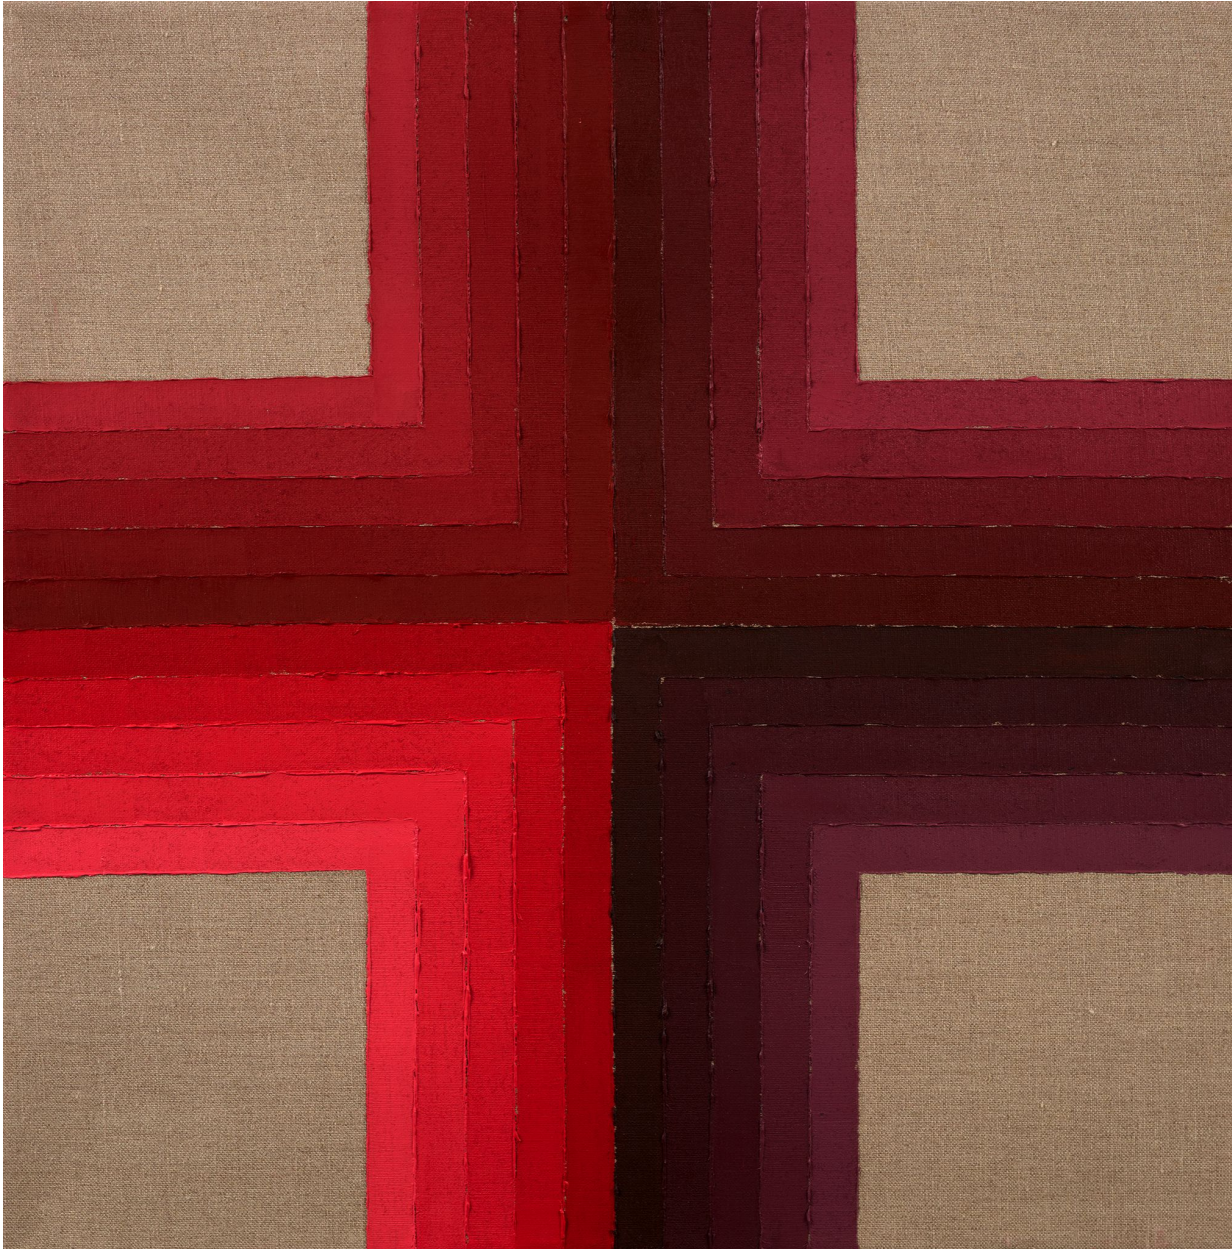

BERRY ■ CAMPBELL

Eric Dever, *NSIBTW 1*
Oil on canvas, 20 x 20 in. (50.8 x 50.8 cm)
DEV-00071