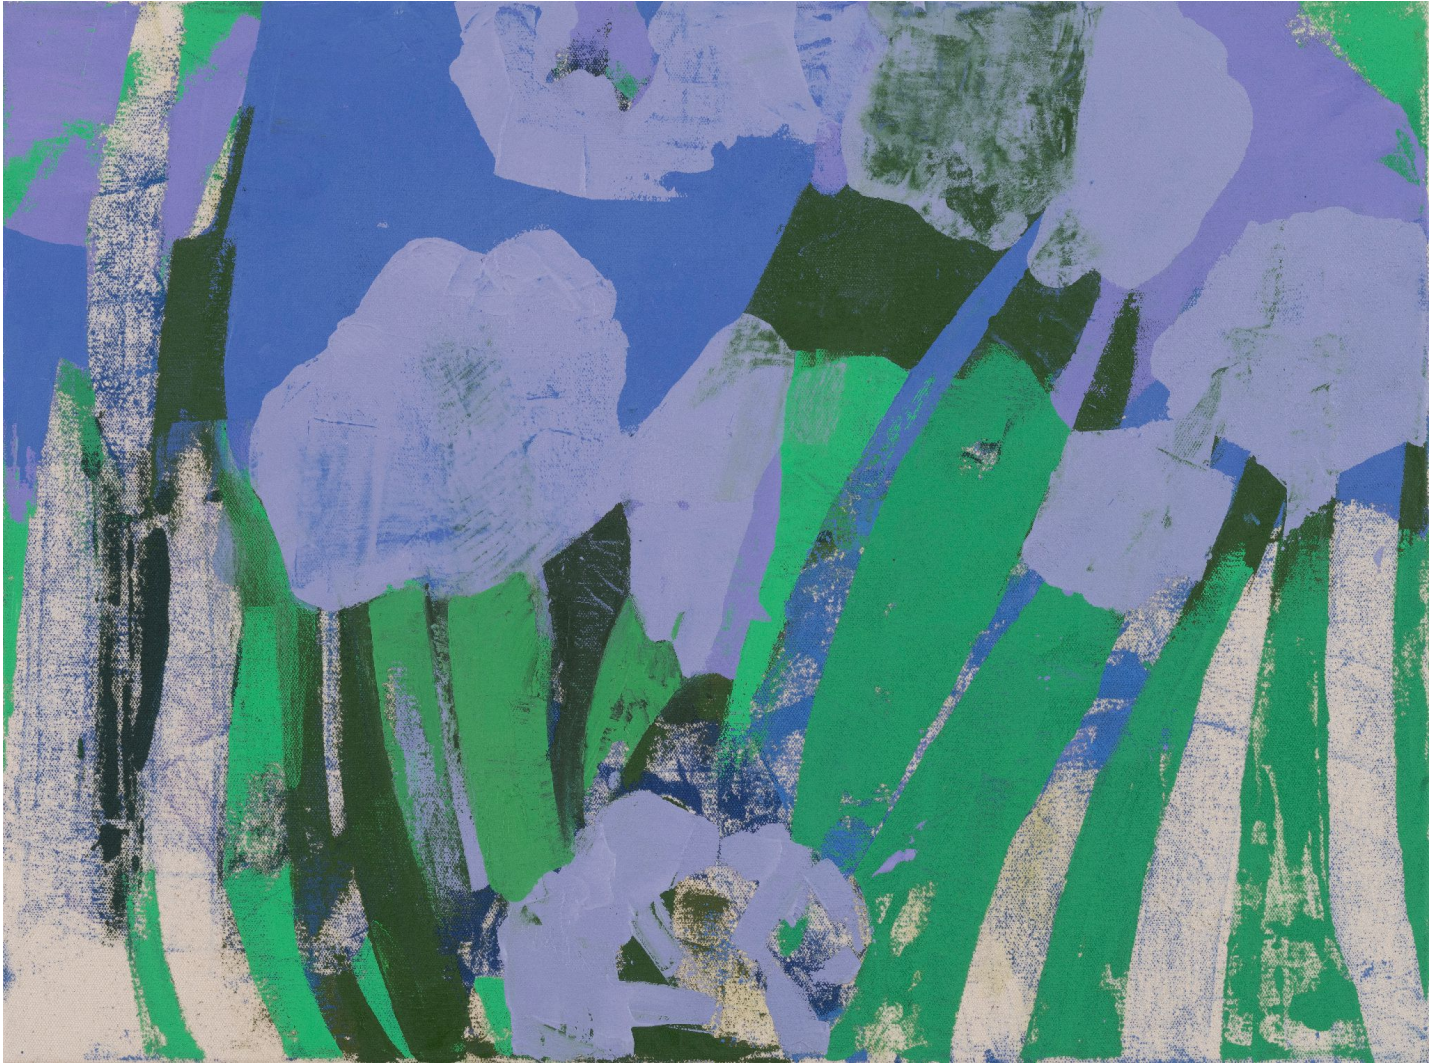

BERRY ■ CAMPBELL

Eric Dever, *Where I Was From, Los Angeles 1969, 2019*
Oil on canvas, 18 x 24 in. (45.7 x 61 cm)
DEV-00137